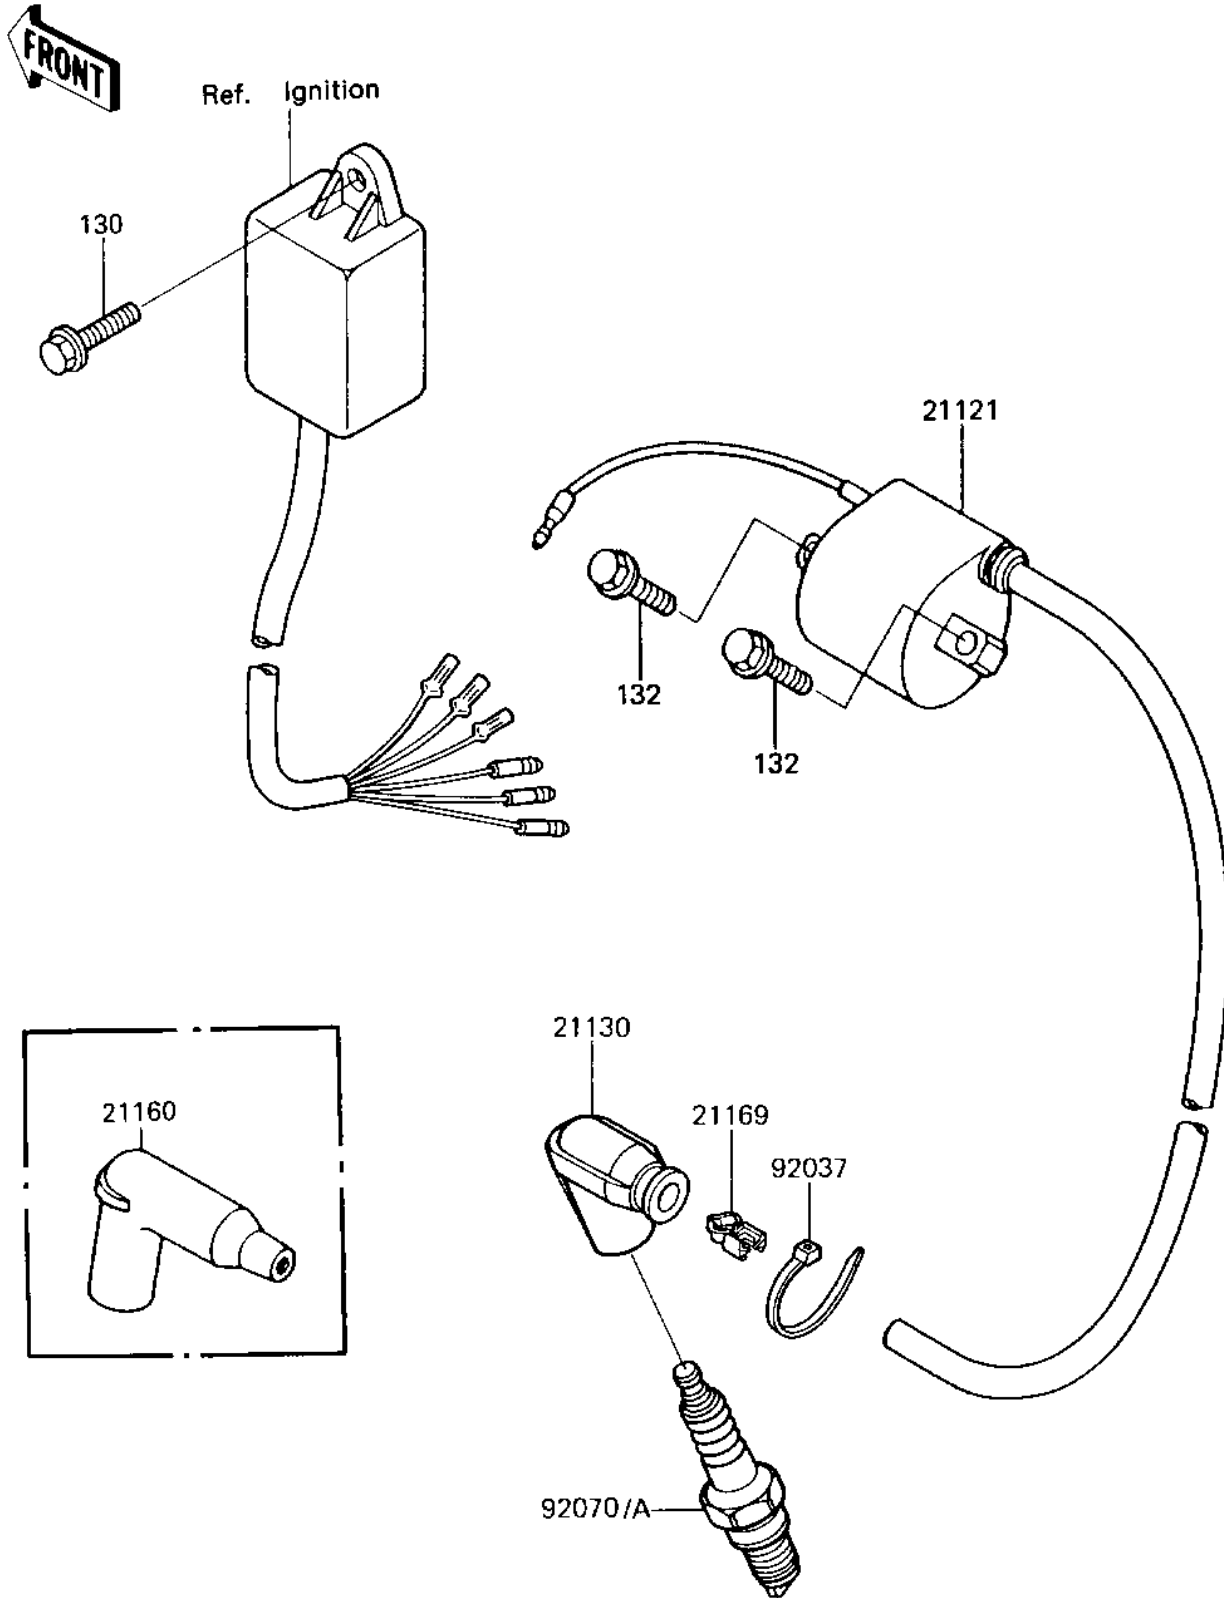

1985 KX™500 PARTS DIAGRAM

IGNITION COIL

E100V-V104

1985 KX™500 PARTS LIST

IGNITION COIL

ITEM NAME	PART NUMBER	QUANTITY
COIL-IGNITION (Ref # 21121)	21121-1186	1
CAP,SPARK PLUG (Ref # 21130)	21130-1006	1
CAP ASSY,SPARK PLUG (Ref # 21160)	21160-1009	1
TERMINAL,PLUG CAP (Ref # 21169)	21169-001	1
CLAMP,SPARK PLUG CAP (Ref # 92037)	92037-1173	1
SPARK PLUG B8EG (Ref # 92070)	B8EG	1
92070-047 (Canada) (Ref # 92070A)	92070-1064	1
BOLT-FLANGED,6X16 (Ref # 130)	130G0616	1
BOLT-FLANGED-SMALL (Ref # 132)	132G0616	1