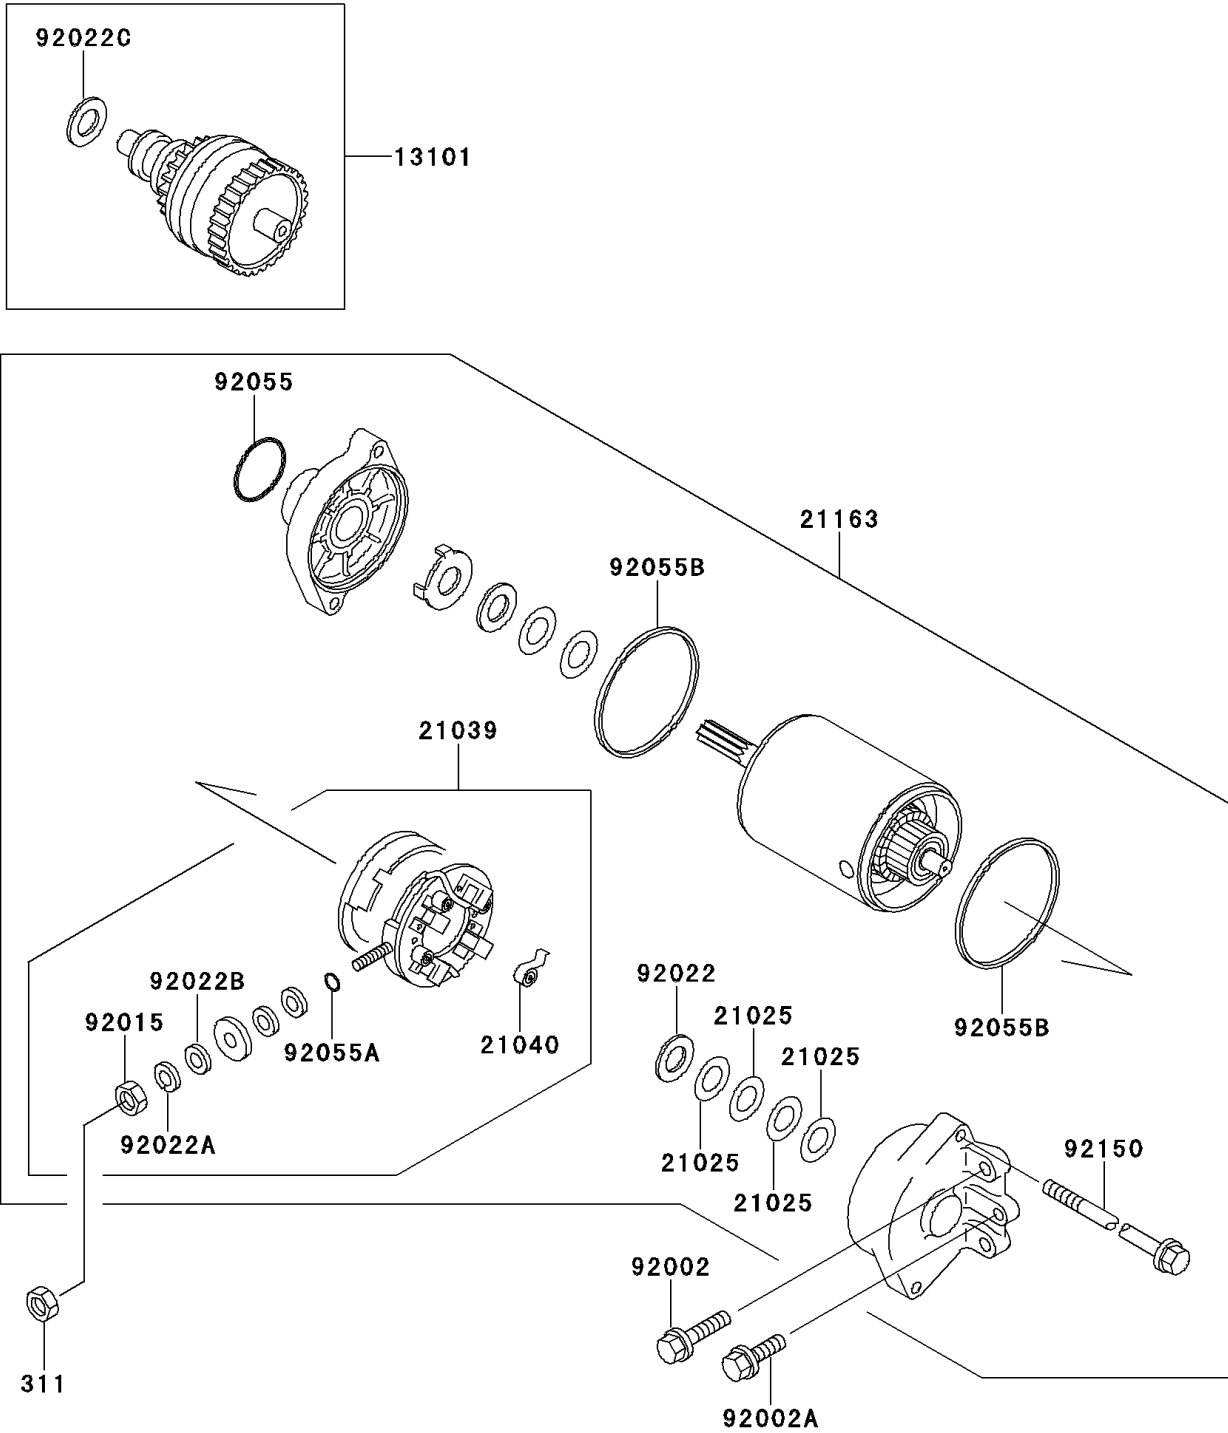

1996 JET SKI® Super Sport Xi PARTS DIAGRAM

Starter Motor

E1840

1996 JET SKI® Super Sport Xi PARTS LIST

Starter Motor

ITEM NAME	PART NUMBER	QUANTITY
NUT-HEX,6MM (Ref # 311)	311R0600	1
GEAR-ASSY (Ref # 13101)	13101-3708	1
WASHER,9.1X18X0.2 (Ref # 21025)	21025-011	1
BRUSH,CARBON (Ref # 21039)	21039-3703	1
SPRING-BRUSH (Ref # 21040)	21040-1055	1
STARTER-ELECTRIC (Ref # 21163)	21163-3709	1
BOLT,6X25 (Ref # 92002)	92002-3714	1
BOLT,6X12 (Ref # 92002A)	92002-3763	1
NUT,6MM (Ref # 92015)	92015-3710	1
WASHER,9.1X18X0.8 (Ref # 92022)	92022-1132	1
WASHER,6MM (Ref # 92022A)	92022-3711	1
WASHER,6MM (Ref # 92022B)	92022-3713	1
WASHER,12X24X1.0 (Ref # 92022C)	92022-3731	1
RING-O (Ref # 92055)	92055-1276	1
RING-O,4.5X2.0 (Ref # 92055A)	92055-1370	1
RING-O,STARTER MOTOR (Ref # 92055B)	92055-1381	1
BOLT (Ref # 92150)	92150-3772	1