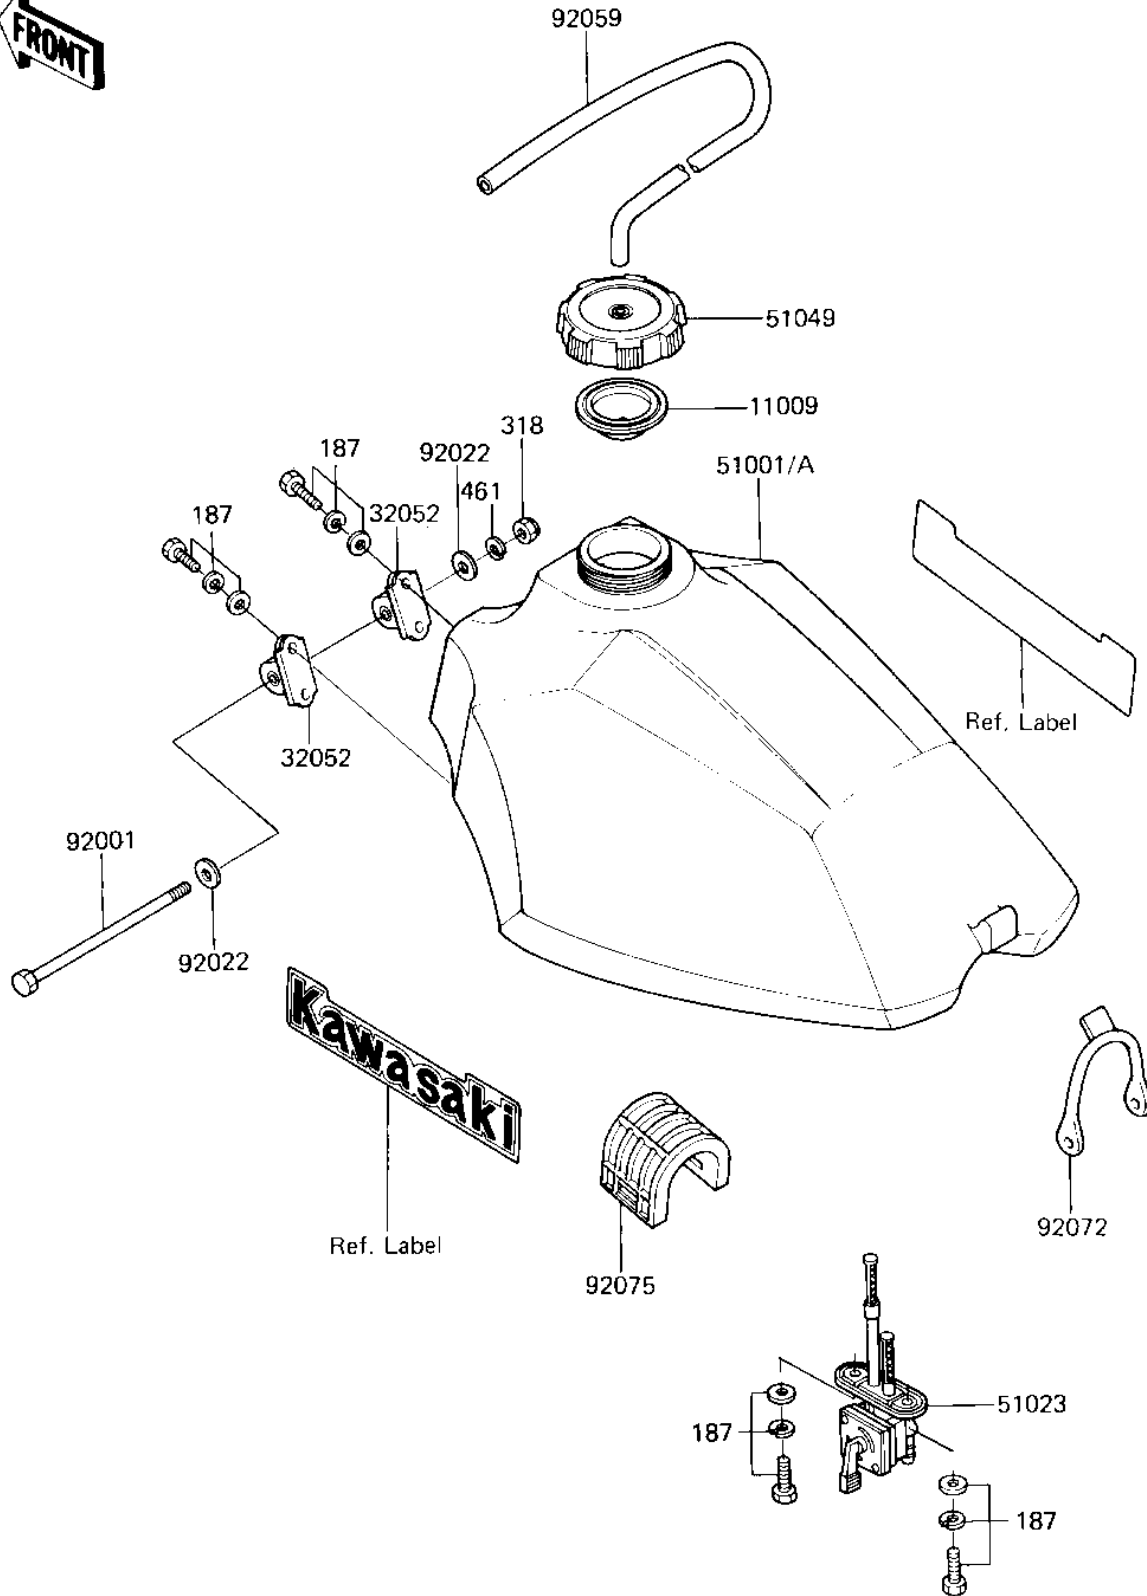

## 1985 Tecate® PARTS DIAGRAM

FUEL TANK ('85 A2)

## 1985 Tecate® PARTS LIST

FUEL TANK ('85 A2)

ITEM NAME	PART NUMBER	QUANTITY
GASKET,FUEL TANK CAP (Ref # 11009)	11009-4001	1
BRACKET-TANK (Ref # 32052)	32052-4011	1
TANK-FUEL,L.GREEN (Ref # 51001)	51001-4007-6W	1
TANK-FUEL,W.F.RED (Ref # 51001A)	51001-4007-8S	1
TAP-ASSY (Ref # 51023)	51023-1045	1
CAP-TANK,FUEL (Ref # 51049)	51049-1060	1
BOLT,8X186 (Ref # 92001)	92001-4031	1
WASHER,8.5X20X1.6 (Ref # 92022)	92022-1561	1
TUBE,5X9X250 (Ref # 92059)	92059-1258	1
BAND,FUEL TANK (Ref # 92072)	92072-042	1
DAMPER,FUEL TANK (Ref # 92075)	92075-4036	1
BOLT-UPSET-WSP (Ref # 187)	187B0616	1
NUT 8MM (Ref # 318)	318B0800	1
WASHER SPRING 8MM (Ref # 461)	461F0800	1