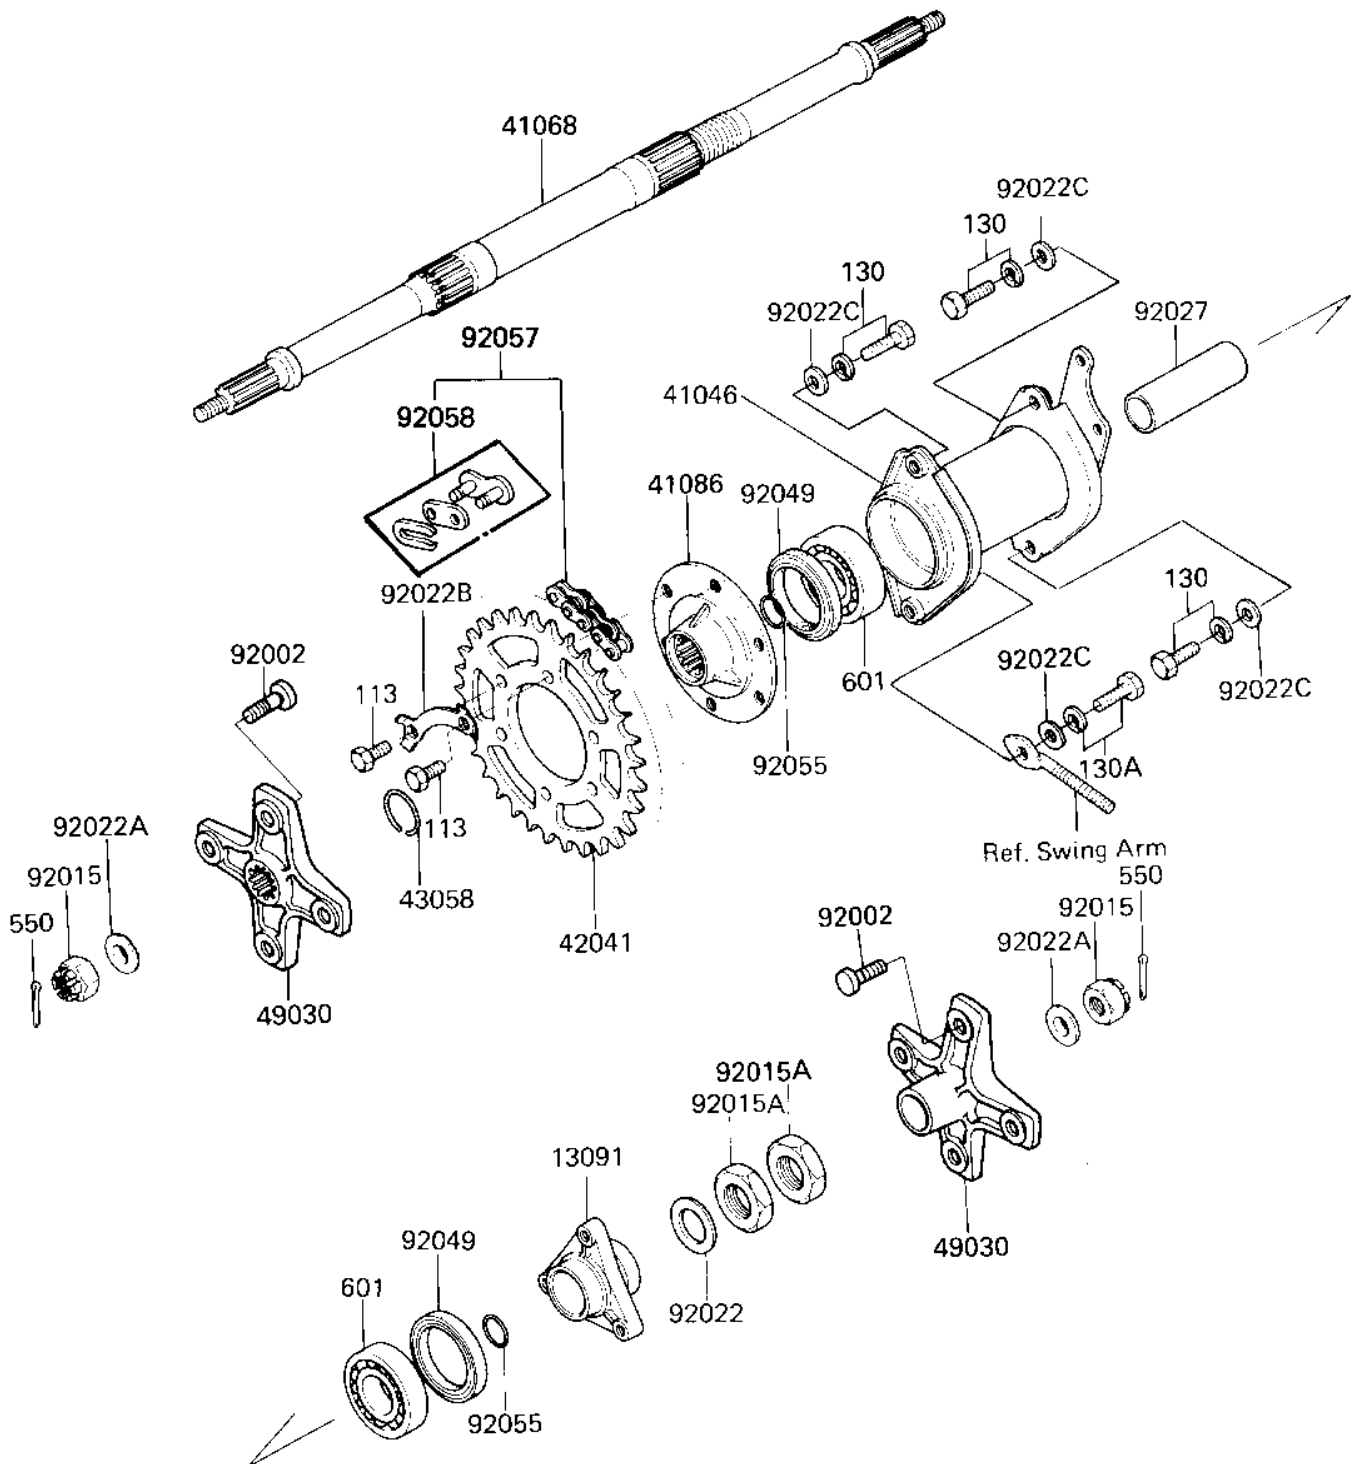

## 1985 Tecate® PARTS DIAGRAM

REAR HUB/AXLE/CHAIN ('85 A2)

F2240-0166

## 1985 Tecate® PARTS LIST

REAR HUB/AXLE/CHAIN ('85 A2)

ITEM NAME	PART NUMBER	QUANTITY
HOLDER,DISC PLATE (Ref # 13091)	13091-1358	1
HOUSING-BEARING (Ref # 41046)	41046-1059	1
AXLE,RR,L=866 (Ref # 41068)	41068-1187	1
FLANGE,REAR SPROCKET (Ref # 41086)	41086-1056	1
SPROCKET-HUB,42T (Ref # 42041)	42041-1130	1
RING (Ref # 43058)	43058-4002	1
HUB,RR,G.SILVER (Ref # 49030)	49030-1059	1
BOLT,10X30 (Ref # 92002)	92002-1388	1
NUT CASTLE,18MM (Ref # 92015)	42045-018	1
NUT,LOCK,32MM (Ref # 92015A)	92015-1493	1
WASHER,32.5X43X2.3 (Ref # 92022)	92022-1225	1
WASHER,18.3X34X4.5 (Ref # 92022A)	92022-1658	1
WASHER,LOCK (Ref # 92022B)	92022-4036	1
WASHER,12.5X28X4.5 (Ref # 92022C)	92022-4037	1
COLLAR (Ref # 92027)	92027-4025	1
SEAL-OIL,REAR HUB (Ref # 92049)	92049-4001	1
RING-0,33X1.6 (Ref # 92055)	92055-4002	1
CHAIN,DRIVE,EK520SH-0 (Ref # 92057)	92057-1180	1
JOINT-CHAIN,DRIVE (Ref # 92056)	92058-1055	1
BOLT,HEX HEAD,10X16 (Ref # 113)	113G1016	1
BOLT-FLANGED (Ref # 130)	130P1225	1
BOLT-FLANGED (Ref # 130A)	130P1230	1
PIN-COTTER,4.0X35 (Ref # 550)	550D4035	1
BEARING-BALL,#6007 (Ref # 601)	601A6007	1