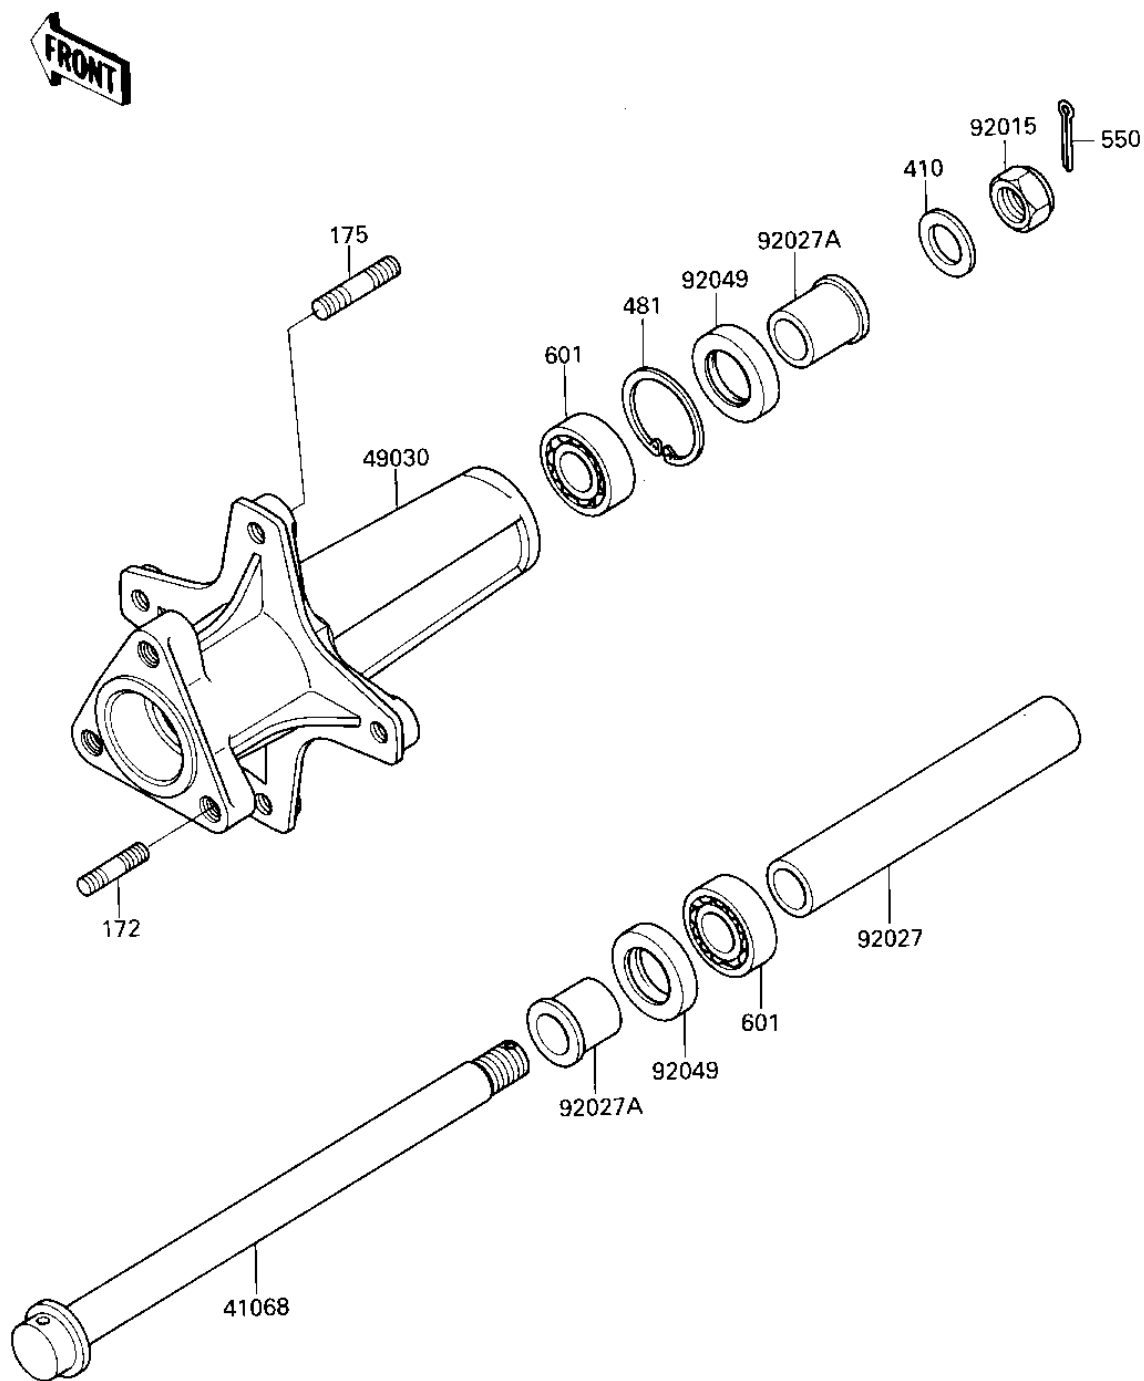

## 1985 Tecate® PARTS DIAGRAM

FRONT HUB ('85 A2)

## 1985 Tecate® PARTS LIST

FRONT HUB ('85 A2)

ITEM NAME	PART NUMBER	QUANTITY
AXLE,17X405 (Ref # 41068)	41068-4019	1
HUB,FR (Ref # 49030)	49030-1061	1
NUT,LOCK,16MM (Ref # 92015)	92015-1492	1
COLLAR,FRONT HUB,L=21 (Ref # 92027)	92027-1830	1
COLLAR,FRONT AXLE,L=3 (Ref # 92027A)	92027-1831	1
SEAL-OIL,AG1258A0 (Ref # 92049)	92049-1110	1
STUD 8X18 (Ref # 172)	172G0818	1
BOLT-STUD-FINE,10X20 (Ref # 175)	175G1020	1
WASHER PLAIN 16MM (Ref # 410)	410B1600	1
RING, SNAP,43.5M/M (Ref # 481)	92033-1040	1
PIN,COTTER (Ref # 550)	550D3230	1
BRG,BALL,#6203ZZC3 (Ref # 601)	601B6203ZZ	1