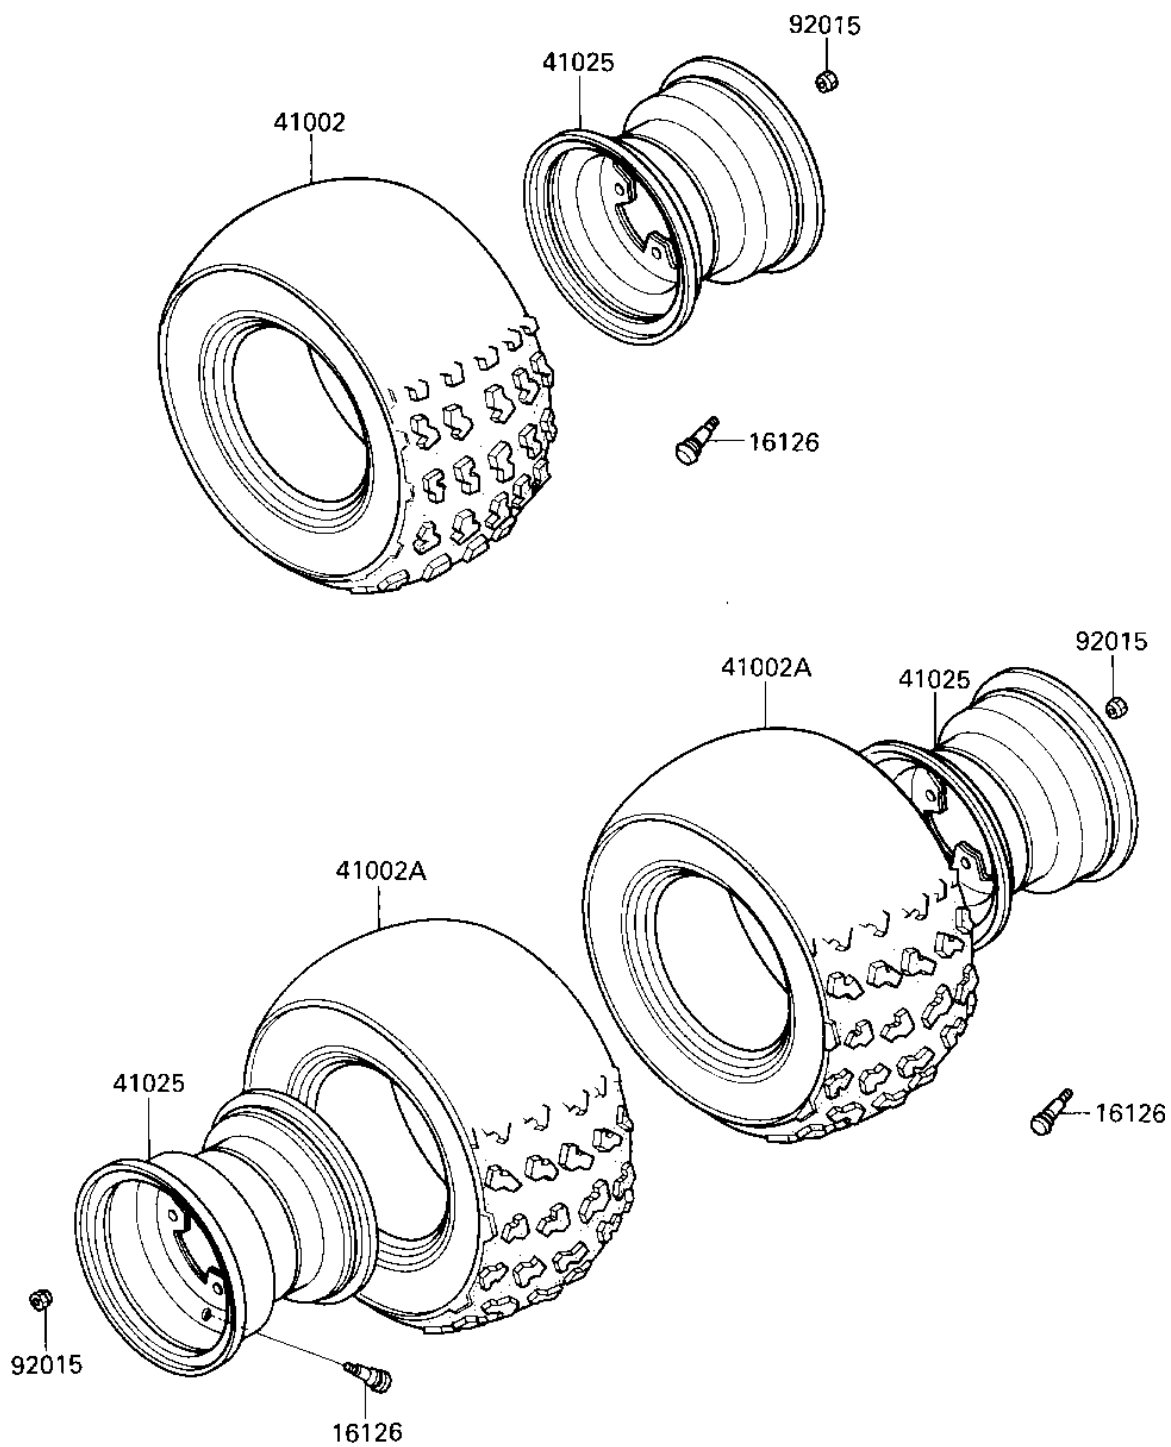

1985 Tecate® PARTS DIAGRAM

WHEELS/TIRES ('85 A2)

F2210-0124

1985 Tecate® PARTS LIST

WHEELS/TIRES ('85 A2)

ITEM NAME	PART NUMBER	QUANTITY
VALVE,TIRE (Ref # 16126)	16126-4001	1
TIRE 22X11-10 KT461 F (Ref # 41002)	41002-1437	1
TIRE 22X11-10 KT460 R (Ref # 41002A)	41002-1438	1
RIM,10X8.5 (Ref # 41025)	41025-1114	1
NUT,10MM (Ref # 92015)	92015-1415	1