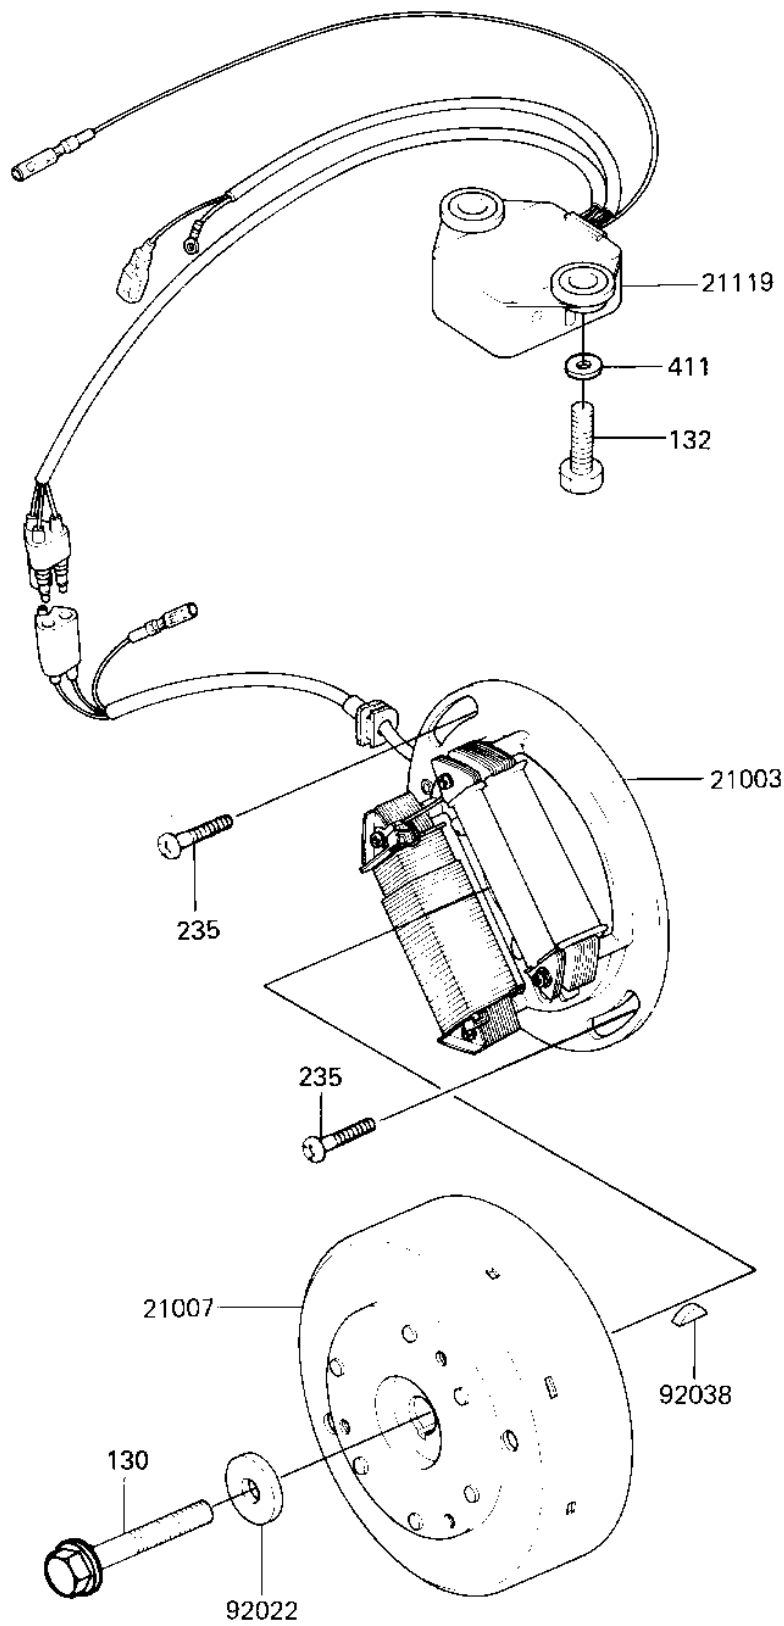

1985 Tecate® PARTS DIAGRAM

IGNITION/GENERATOR ('85 A2)

1985 Tecate® PARTS LIST

IGNITION/GENERATOR ('85 A2)

ITEM NAME	PART NUMBER	QUANTITY
STATOR (Ref # 21003)	21003-1176	1
ROTOR (Ref # 21007)	21007-1124	1
IGNITER (Ref # 21119)	21119-1166	1
WASHER,PLAIN,8MM (Ref # 92022)	92022-276	1
WOODRUFF KEY (Ref # 92038)	92038-001	1
BOLT-FLANGED,8X40 (Ref # 130)	130P0840	1
BOLT-FLANGED-SMALL (Ref # 132)	132G0616	1
SCREW-PAN-WP-CROS (Ref # 235)	235B0616	1
WASHER PLAIN 6MM (Ref # 411)	411B0600	1