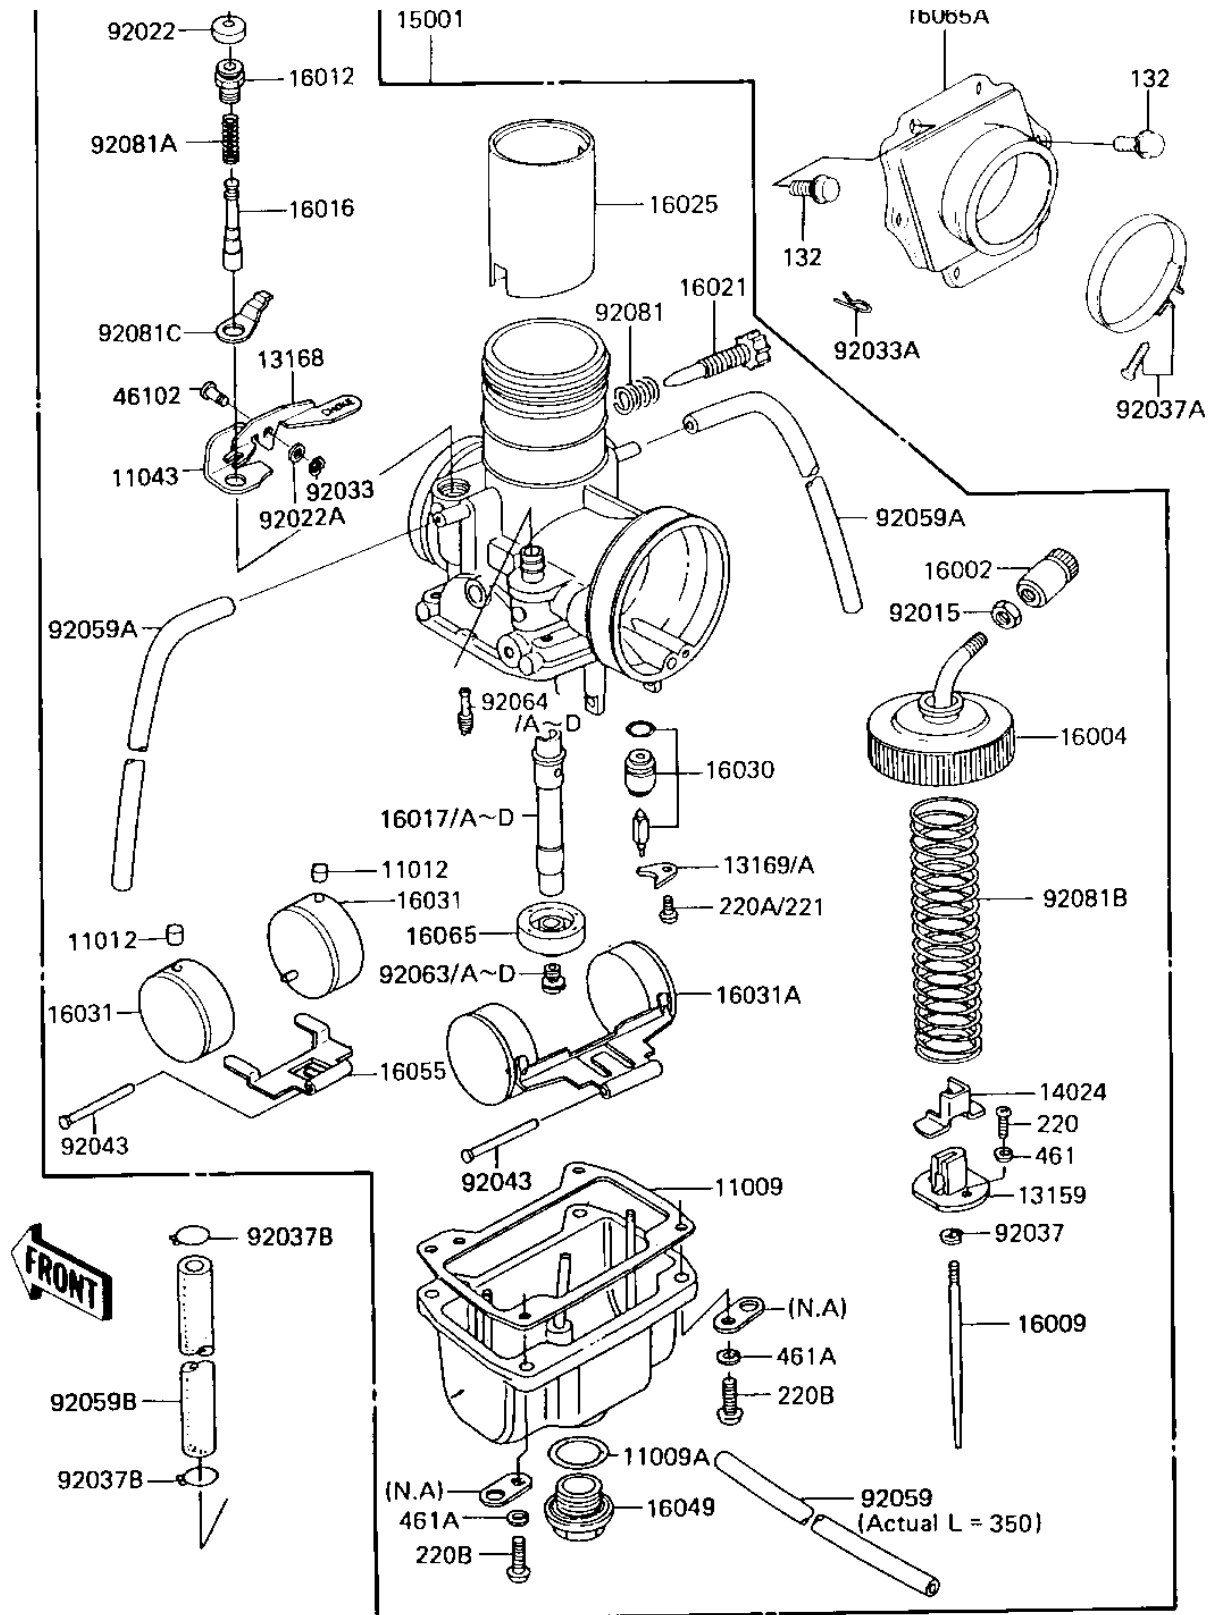

1985 Tecate® PARTS DIAGRAM

CARBURETOR ('85 A2)

1985 Tecate® PARTS LIST

CARBURETOR ('85 A2)

ITEM NAME	PART NUMBER	QUANTITY
GASKET,FLOAT CHAMBER (Ref # 11009)	11009-1275	1
GASKET-COVER (Ref # 11009A)	16038-009	1
CAP,FLOAT (Ref # 11012)	11012-1047	1
BRACKET,STARTER PLUNG (Ref # 11043)	11043-1715	1
CONNECTOR,THROTTLE (Ref # 13159)	13159-1010	1
LEVER,STARTER (Ref # 13168)	13168-1233	1
PLATE, LOCK (Ref # 13169)	13169-1190	1
PLATE,LOCK (Ref # 13169A)	13169-1923	1
COVER,THROTTLE,VALVE (Ref # 14024)	14025-1113	1
CARBURETOR-ASSY (Ref # 15001)	15001-1100	1
ADJUSTER,CABLE (Ref # 16002)	16002-1006	1
CAP-CHAMBER,MIXING (Ref # 16004)	16004-1013	1
NEEDLE-JET,6FL51-4 (Ref # 16009)	16009-1245	1
CAP,STARTER PLUNGER (Ref # 16012)	16012-019	1
PLUNGER (Ref # 16016)	16016-011	1
JET-NEEDLE,Q-6 (Ref # 16017)	16017-1210	1
JET-NEEDLE,R-0 (Ref # 16017A)	16017-1238	1
JET-NEEDLE,Q-8 (Ref # 16017B)	16017-1239	1
JET-NEEDLE,Q-4 (Ref # 16017C)	16017-1249	1
JET-NEEDLE,Q-2 (Ref # 16017D)	16017-1269	1
SCREW,THROT VLV ADJST (Ref # 16021)	16021-1030	1
VALVE-THROTTLE,CA.3.0 (Ref # 16025)	16025-1114	1
VALVE-FLOAT,3.3 (Ref # 16030)	16030-1020	1
FLOAT (Ref # 16031)	16031-029	1
FLOAT (Ref # 16031A)	16031-030	1
COVER,MAIN JET (Ref # 16049)	16049-006	1
ARM,FLOAT (Ref # 16055)	16055-009	1
HOLDER,NEEDLE JET (Ref # 16065)	16065-1045	1
HOLDER-CARBURETOR (Ref # 16065A)	16065-1048	1