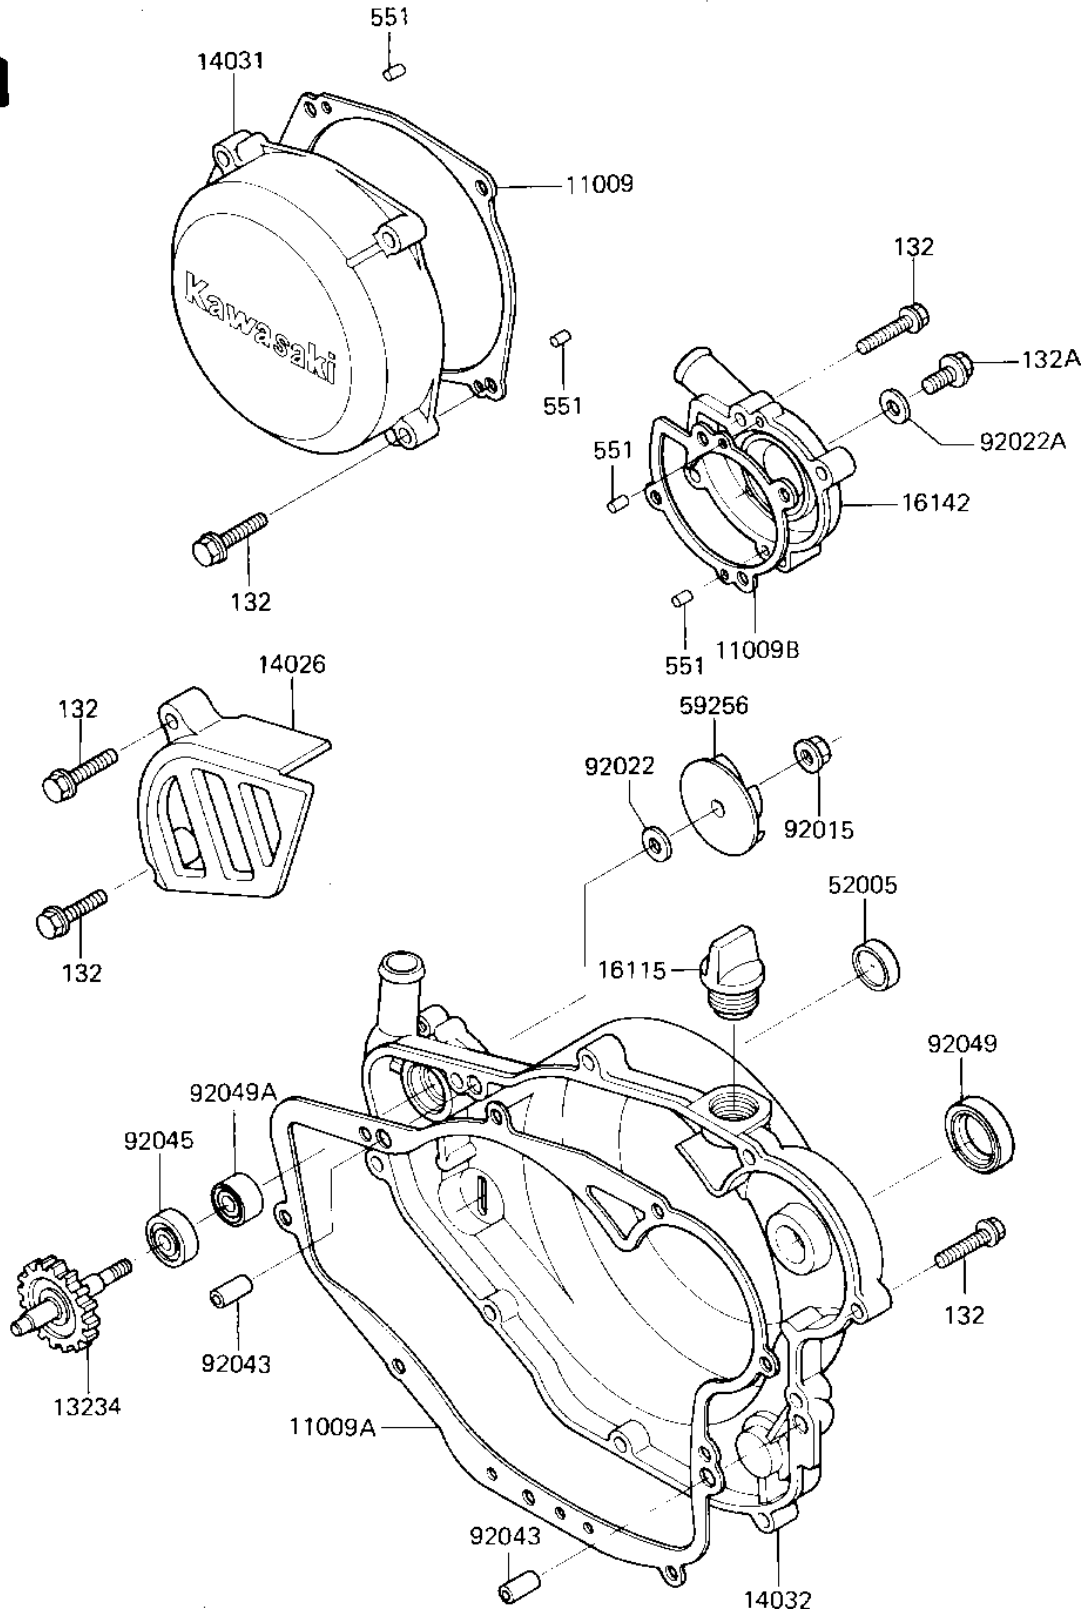

1985 Tecate® PARTS DIAGRAM

ENGINE COVERS/WATER PUMP ('85 A2)

1985 Tecate® PARTS LIST

ENGINE COVERS/WATER PUMP ('85 A2)

ITEM NAME	PART NUMBER	QUANTITY
GASKET,GENERATOR COVE (Ref # 11009)	11009-1319	1
GASKET,CLUTCH COVER (Ref # 11009A)	11009-1320	1
GASKET,PUMP COVER (Ref # 11009B)	11009-1321	1
SHAFT-COMP,WATER PUMP (Ref # 13234)	13234-1009	1
COVER-CHAIN (Ref # 14026)	14026-1119	1
COVER-GENERATOR (Ref # 14031)	14031-1104	1
COVER-CLUTCH (Ref # 14032)	14032-1094	1
FILLER,OIL (Ref # 16115)	16115-018	1
COVER-PUMP,WATER (Ref # 16142)	16142-1008	1
GAUGE,OIL LEVEL (Ref # 52005)	52005-1005	1
IMPELLER,WATER PUMP (Ref # 59256)	59256-1002	1
NUT-6MM (Ref # 92015)	92015-1078	1
WASHER,6X14X2 (Ref # 92022)	92022-1393	1
WASHER,8.2X14X1 (Ref # 92022A)	92022-1488	1
PIN-DOWEL (Ref # 92043)	92042-007	1
BEARING-BALL (Ref # 92045)	92045-1212	1
OIL SEAL,SB18307 (Ref # 92049)	92049-013	1
SEAL-OIL,MHSD8X18X10J (Ref # 92049A)	92049-1366	1
BOLT-FLANGED-SMALL (Ref # 132)	132G0625	1
BOLT-FLANGED-SMALL (Ref # 132A)	132G0810	1
PIN,DOWEL,4X8 (Ref # 551)	551A0408	1