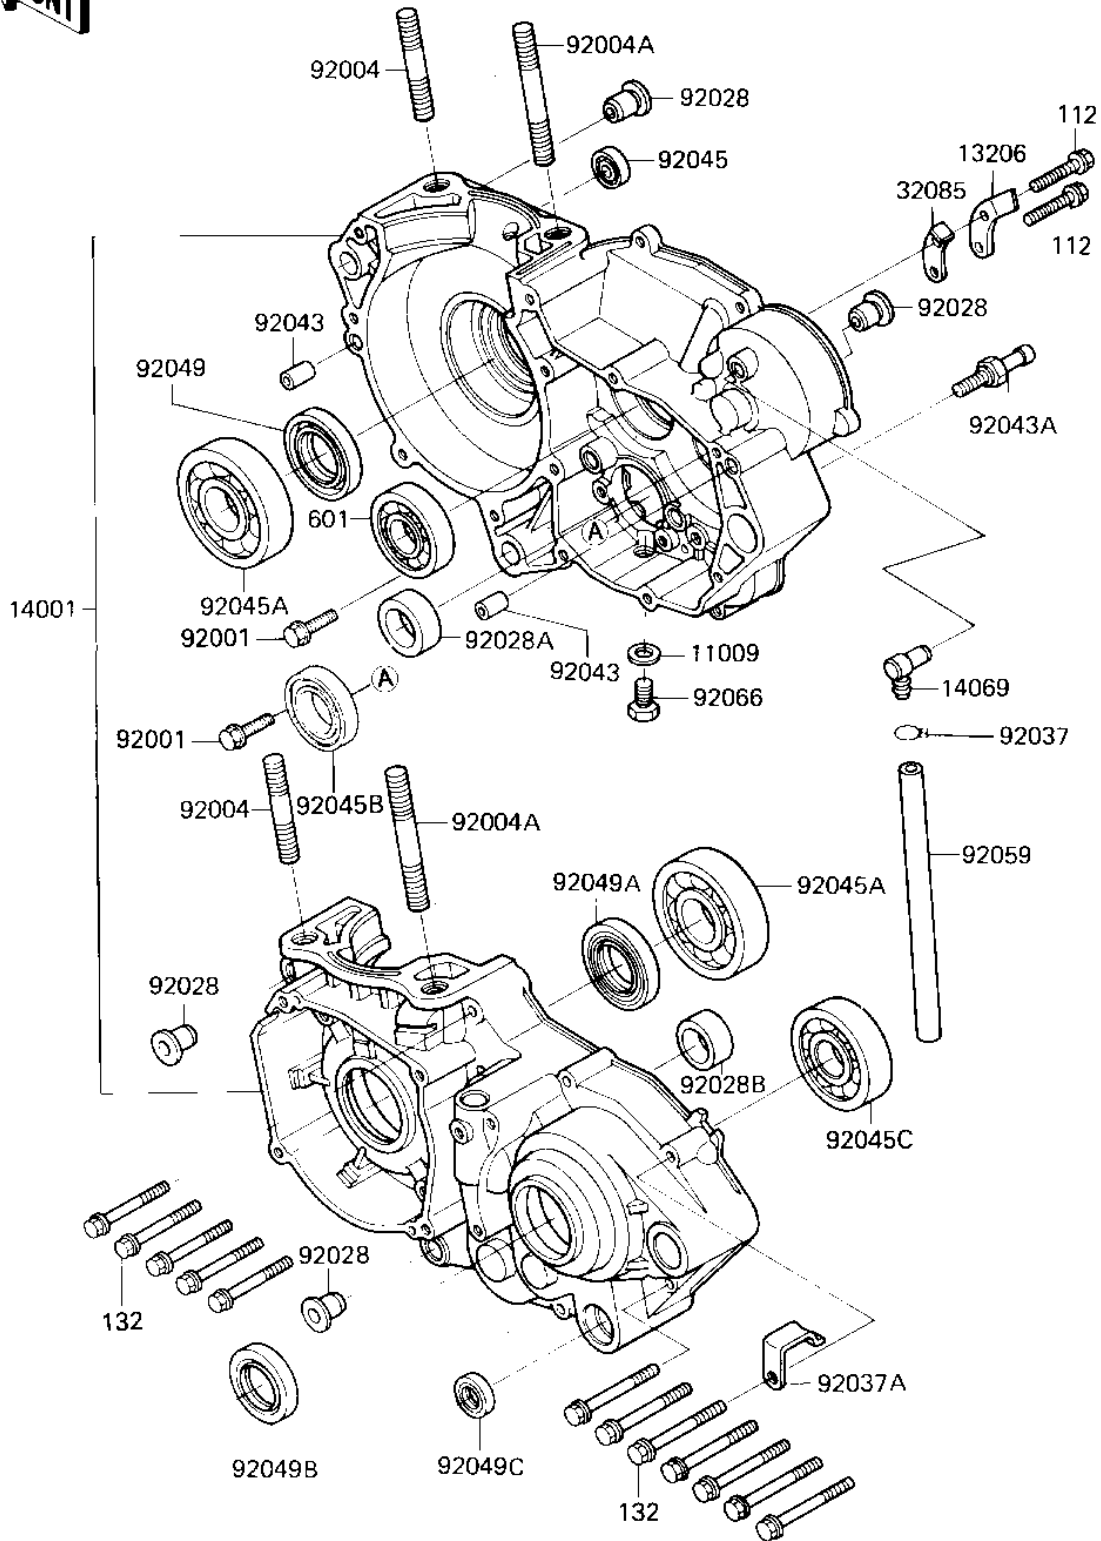

1985 Tecate® PARTS DIAGRAM

CRANKCASE ('85 A2)

1985 Tecate® PARTS LIST

CRANKCASE ('85 A2)

ITEM NAME	PART NUMBER	QUANTITY
GASKET CHECK VALVE (Ref # 11009)	92065-058	1
GUIDE-KICK (Ref # 13206)	13206-1052	1
SET-CRANKCASE (Ref # 14001)	14001-5152	1
BREATHER (Ref # 14069)	14069-003	1
STOPPER,KICKSTARTER (Ref # 32085)	32085-1016	1
BOLT,W/WASHER,6X14 (Ref # 92001)	92001-1829	1
STUD,10X35 (Ref # 92004)	92004-1063	1
STUD,10X45 (Ref # 92004A)	92004-1065	1
BUSHING,CRANKCASE (Ref # 92028)	92028-1133	1
BUSHING (Ref # 92028A)	92028-131	1
BUSHING (Ref # 92028B)	92028-132	1
CLAMP FUEL PIPE (Ref # 92037)	92037-010	1
CLAMP,HARNESS (Ref # 92037A)	92037-1318	1
PIN-DOWEL (Ref # 92043)	92042-007	1
PIN,CHANGE PEDAL (Ref # 92043A)	92043-1055	1
BEARING-BALL (Ref # 92045)	92045-1211	1
BEARING BALL #6305SH2 (Ref # 92045A)	92045-1024	1
BEARING-BALL,6905Z (Ref # 92045B)	92045-1058	1
BEARING-BALL,6205 (Ref # 92045C)	92045-1115	1
OIL SEAL,TCJ25457 (Ref # 92049)	92049-1051	1
OIL SEAL,TCJ20407 (Ref # 92049A)	92049-1052	1
OIL SEAL TB3040 (Ref # 92049B)	92050-033	1
OIL SEAL,TB13225.5 (Ref # 92049C)	92051-005	1
TUBE,6X9X750 (Ref # 92059)	92059-1372	1
PLUG OIL DRAIN (Ref # 92066)	92067-001	1
BOLT-UPSET (Ref # 112)	112G0618	1
BOLT-FLANGED-SMALL (Ref # 132)	132G0640	1
BEARING BALL #6204 (Ref # 601)	601B6204	1