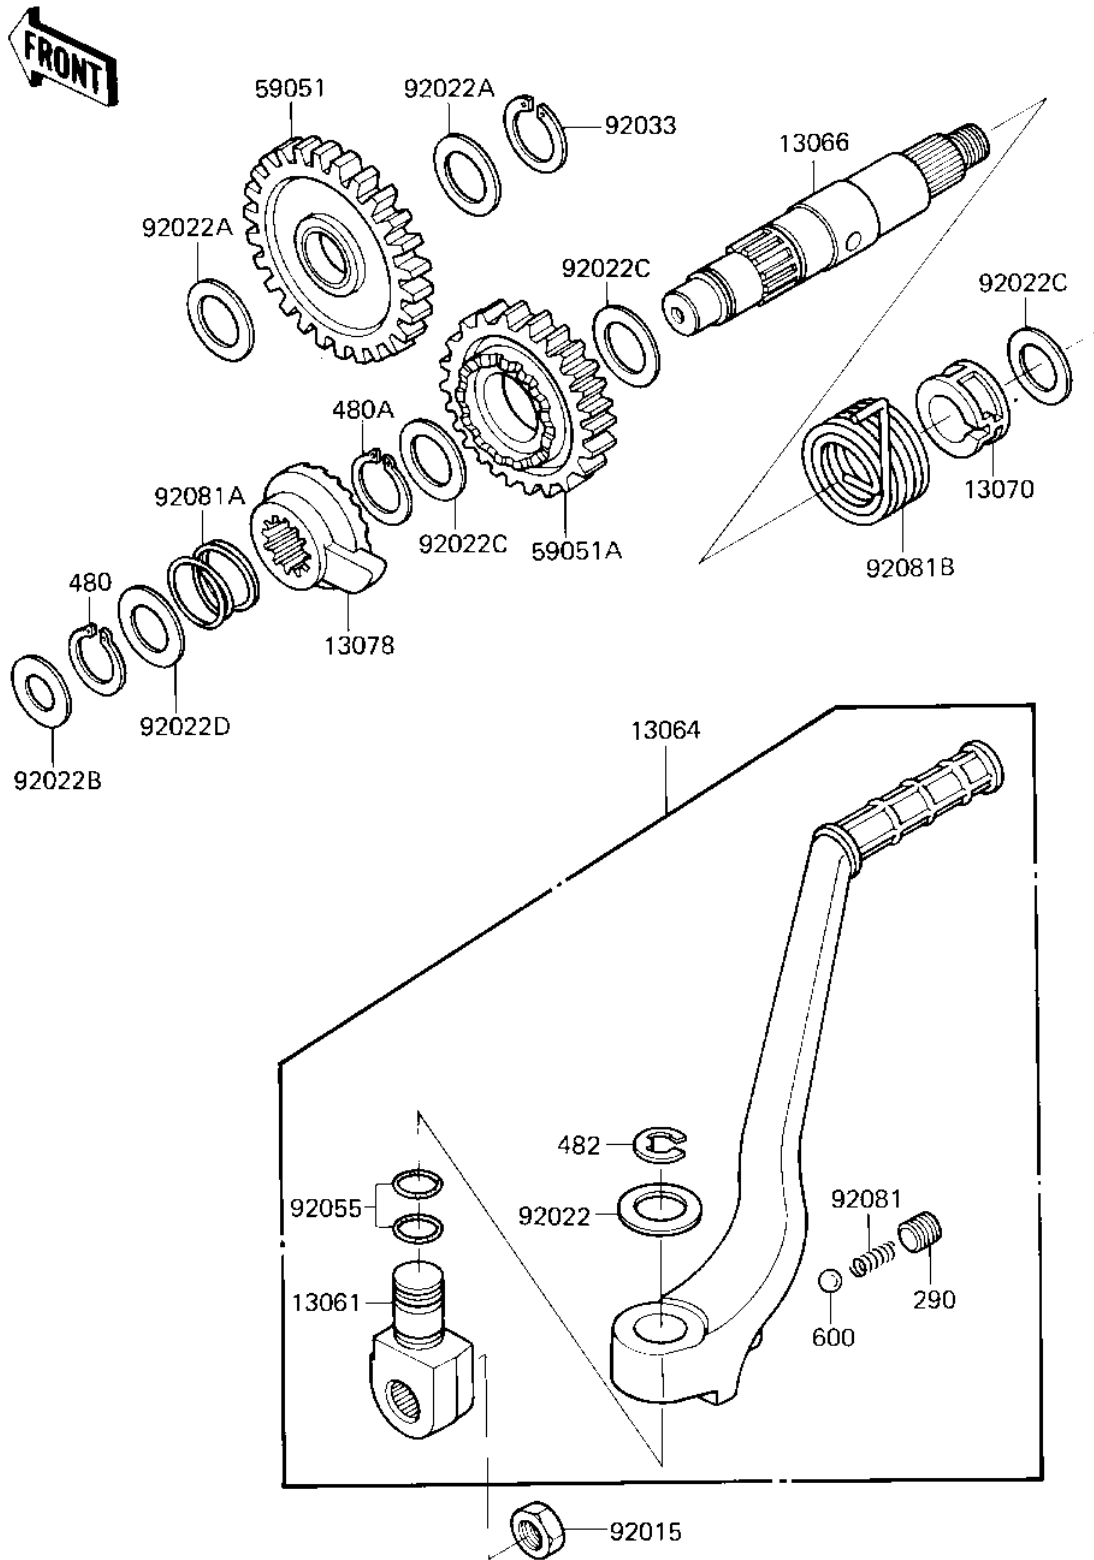

1985 Tecate® PARTS DIAGRAM

KICKSTARTER MECHANISM ('85 A2)

1985 Tecate® PARTS LIST

KICKSTARTER MECHANISM ('85 A2)

ITEM NAME	PART NUMBER	QUANTITY
BOSS,KICK PEDAL (Ref # 13061)	13061-1055	1
LEVER-ASSY-KICK,PEDAL (Ref # 13064)	13064-1047	1
SHAFT-KICK (Ref # 13066)	13066-1026	1
GUIDE,KICK SPRING (Ref # 13070)	13070-1063	1
RATCHET (Ref # 13078)	13078-1061	1
IDLE GEAR, KICKSTRTER (Ref # 59051)	59051-1022	1
GEAR-SPUR,KICKSTARTER (Ref # 59051A)	59051-1051	1
NUT,12MM (Ref # 92015)	92015-1001	1
WASHER,PLAIN (Ref # 92022)	92022-1019	1
WASHER (Ref # 92022A)	92022-252	1
WASHER,PLAIN (Ref # 92022B)	92022-269	1
WASHER,PLAIN (Ref # 92022C)	92022-271	1
WASHER,PLAIN (Ref # 92022D)	92022-315	1
CIRCLIP,18MM (Ref # 92033)	92033-029	1
"O" RING,11.5MM (Ref # 92055)	92055-072	1
SPRING KICK PEDAL (Ref # 92081)	92081-020	1
SPRING,RATCHET (Ref # 92081A)	92081-122	1
SPRING,KICKSTARTER (Ref # 92081B)	92081-1253	1
SCREW, 8X16 (Ref # 290)	290Q0816	1
CIRCLIP 16MM (Ref # 480)	480J1600	1
CIRCLIP 18MM (Ref # 480A)	480J1800	1
CIR CLIP (Ref # 482)	482K0100	1
BALL-STEEL,1/4" (Ref # 600)	600A0800	1