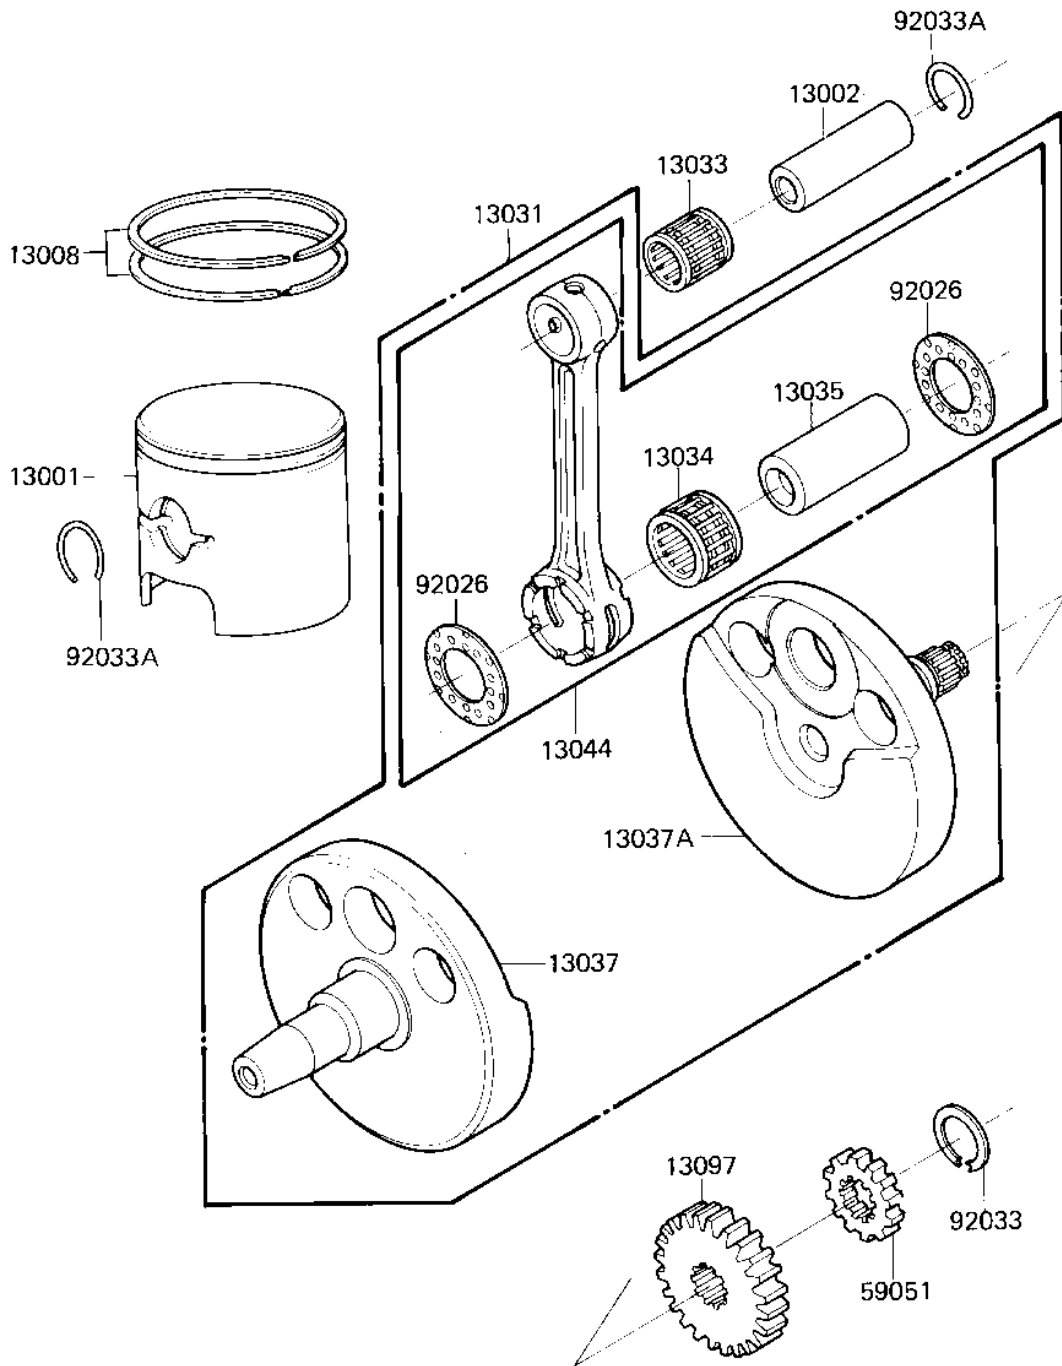

## 1985 Tecate® PARTS DIAGRAM

CRANKSHAFT/PISTON ('85 A2)

E1321-0060

## 1985 Tecate® PARTS LIST

CRANKSHAFT/PISTON ('85 A2)

ITEM NAME	PART NUMBER	QUANTITY
PISTON-ENGINE (Ref # 13001)	13001-1191	1
PIN-PISTON (Ref # 13002)	13002-017	1
RING SET,STD (Ref # 13008)	13008-5008	1
CRANKSHAFT-COMP (Ref # 13031)	13031-1189	1
BEARING-SMALL END (Ref # 13033)	13033-1010	1
BEARING-BIG END,H24X3 (Ref # 13034)	13034-1060	1
PIN,CRANK (Ref # 13035)	13035-034	1
CRANKSHAFT (Ref # 13037)	13037-1097	1
CRANKSHAFT,RH (Ref # 13037A)	13037-1158	1
SET-CONNECTING ROD (Ref # 13044)	13044-5042	1
GEAR-PRIMARY SPUR,18T (Ref # 13097)	13097-1084	1
GEAR-SPUR,WATER PUMP, (Ref # 59051)	59051-1049	1
SPACER (Ref # 92026)	92026-1241	1
CIRCLIP,25MM (Ref # 92033)	92033-025	1
CIRCLIP-PISTON PIN (Ref # 92033A)	92036-015	1