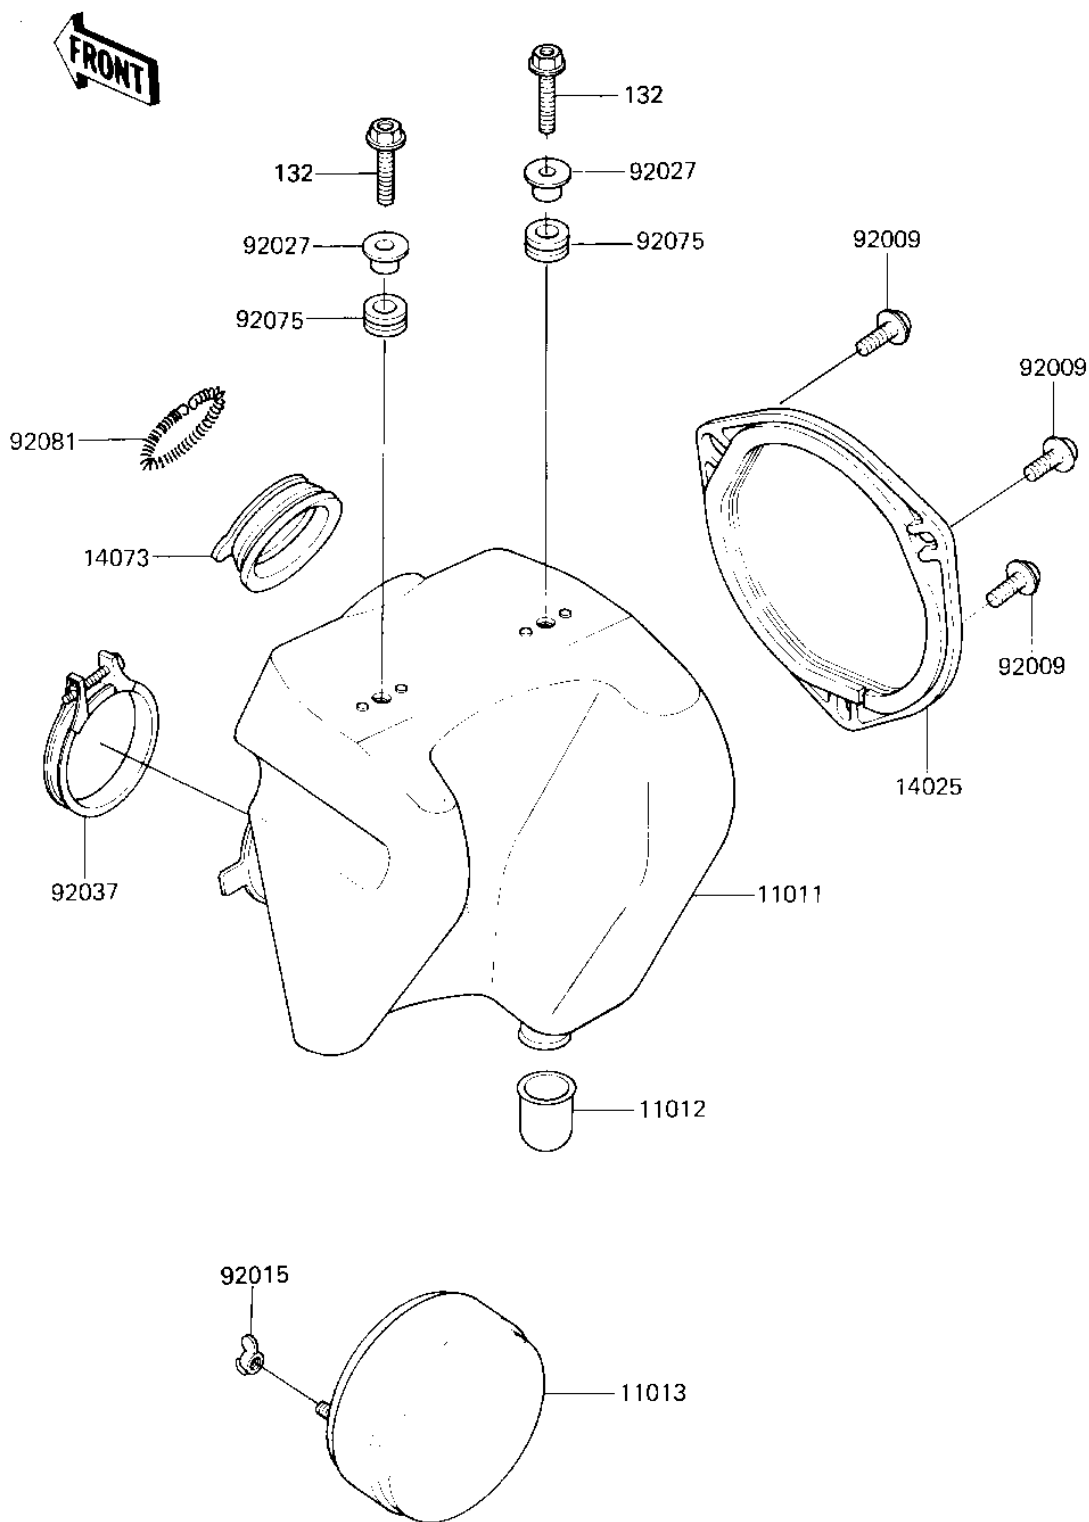

1985 Tecate® PARTS DIAGRAM

AIR CLEANER ('85 A2)

E:1150 01.52

1985 Tecate® PARTS LIST

AIR CLEANER ('85 A2)

ITEM NAME	PART NUMBER	QUANTITY
CASE-AIR FILTER (Ref # 11011)	11011-1139	1
CAP,DRAIN (Ref # 11012)	11012-1308	1
ELEMENT-AIR FILTER (Ref # 11013)	11013-1077	1
COVER,AIR FILTER CASE (Ref # 14025)	14025-1690	1
DUCT,AIR FILTER CASE (Ref # 14073)	14073-1106	1
SCREW,6X18 (Ref # 92009)	92009-1111	1
NUT,AIR CLEANER CAP (Ref # 92015)	92016-062	1
COLLAR (Ref # 92027)	92027-251	1
CLAMP (Ref # 92037)	92037-171	1
DAMPER RUBBER,RR FENR (Ref # 92075)	92075-209	1
SPRING (Ref # 92081)	92081-1177	1
BOLT-FLANGED-SMALL (Ref # 132)	132G0625	1