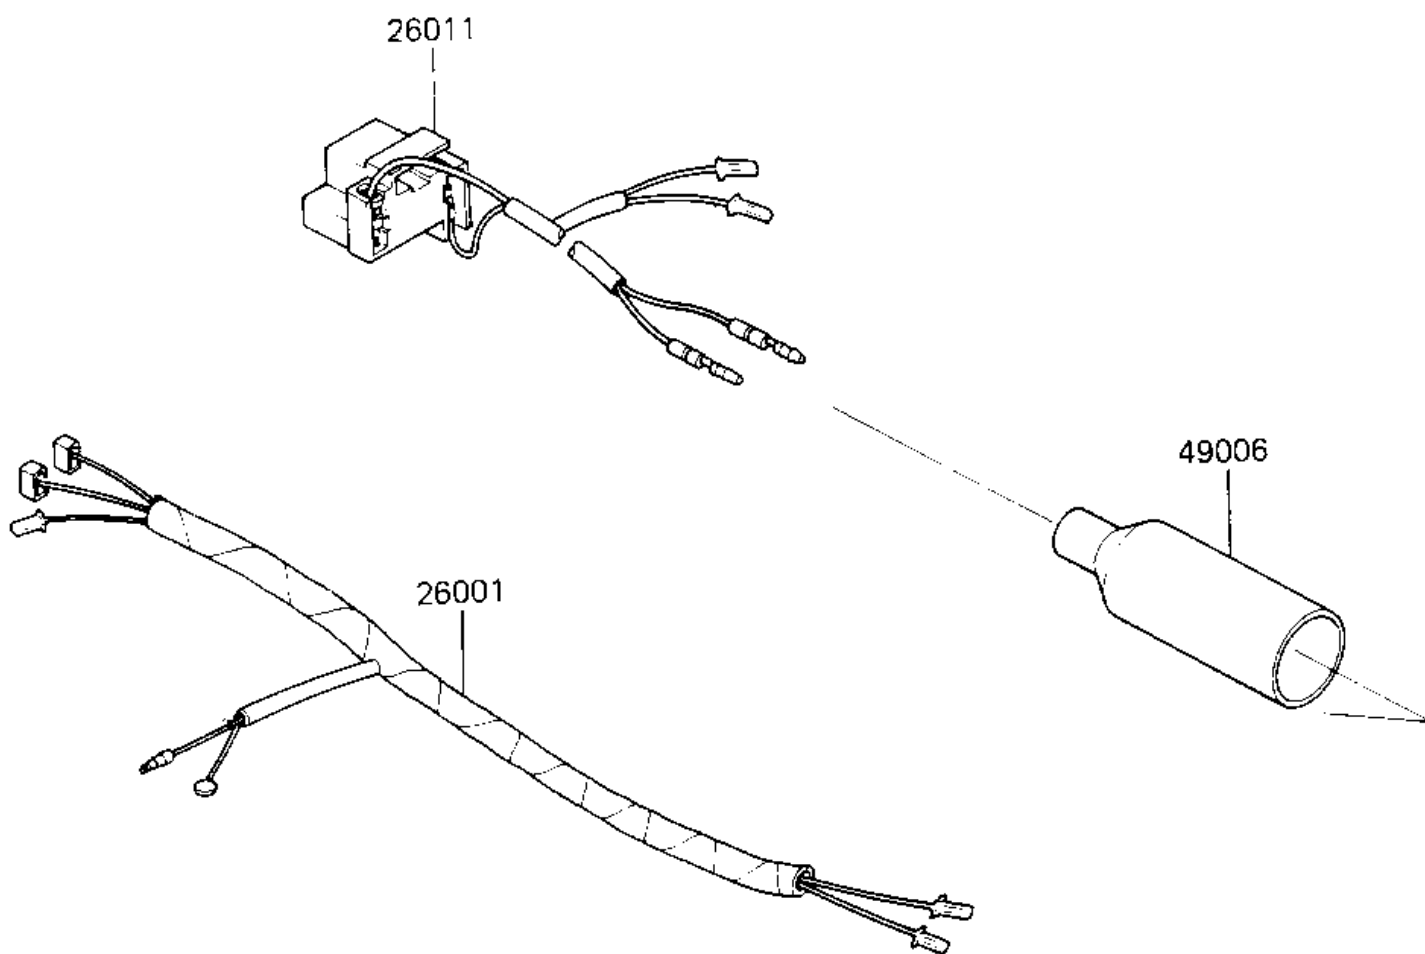

## 1984 Tecate® PARTS DIAGRAM

CHASSIS ELECTRICAL EQUIPMENT ('84 A1)

F2760-0327

## 1984 Tecate® PARTS LIST

CHASSIS ELECTRICAL EQUIPMENT ('84 A1)

ITEM NAME	PART NUMBER	QUANTITY
HARNESS,MAIN (Ref # 26001)	26001-4024	1
WIRE-LEAD,HEAD LAMP (Ref # 26011)	26011-4011	1
BOOT,HARNESS (Ref # 49006)	49006-4007	1