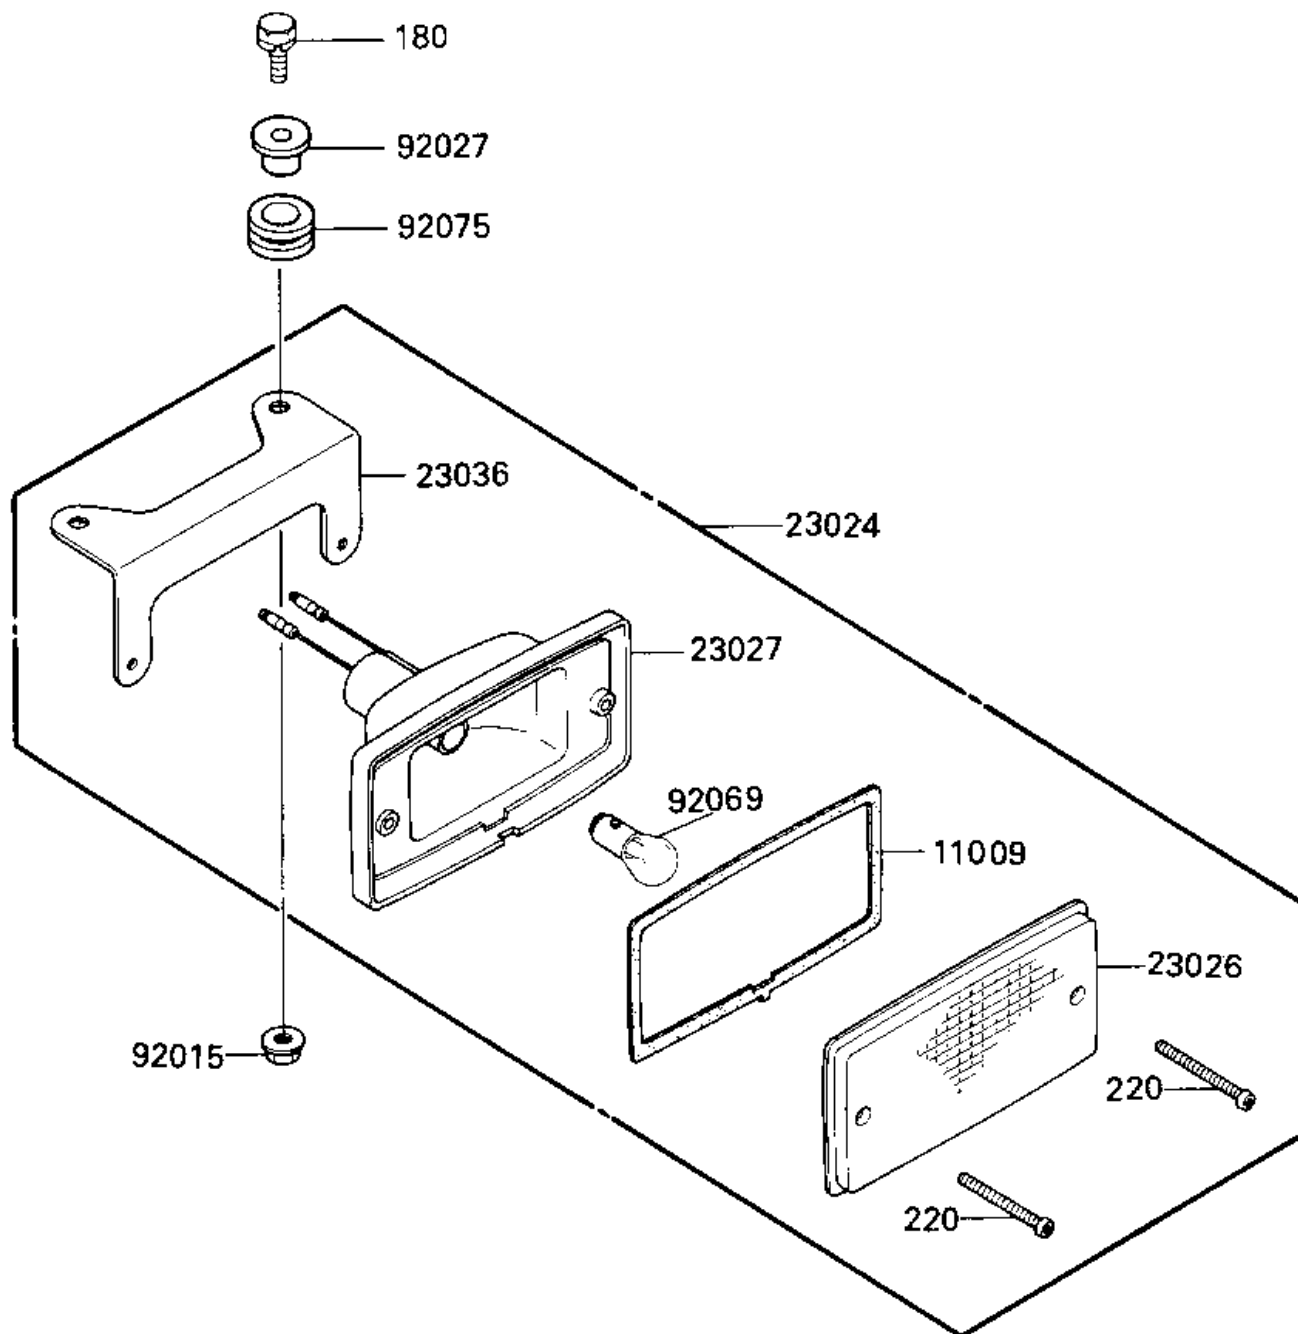

1984 Tecate® PARTS DIAGRAM

TAILLIGHT ('84 A1)

F 2720-0201

1984 Tecate® PARTS LIST

TAILLIGHT ('84 A1)

ITEM NAME	PART NUMBER	QUANTITY
GASKET (Ref # 11009)	11009-4004	1
LAMP-ASSY-TAIL (Ref # 23024)	23024-4002	1
LENS, TAIL LAMP (Ref # 23026)	23026-4003	1
BODY-COMP-TAIL LAMP (Ref # 23027)	23027-4001	1
BRACKET-TAIL LAMP (Ref # 23036)	23036-4004	1
NUT-6MM (Ref # 92015)	92015-1078	1
COLLAR (Ref # 92027)	92027-1045	1
BULB, 12V 4CP (Ref # 92069)	92069-1012	1
DAMPER RUBBER (Ref # 92075)	92075-277	1
BOLT-UPSET-WS, 6X22 (Ref # 180)	180B0622	1
SCREW-PAN-CROS (Ref # 220)	220B0420	1