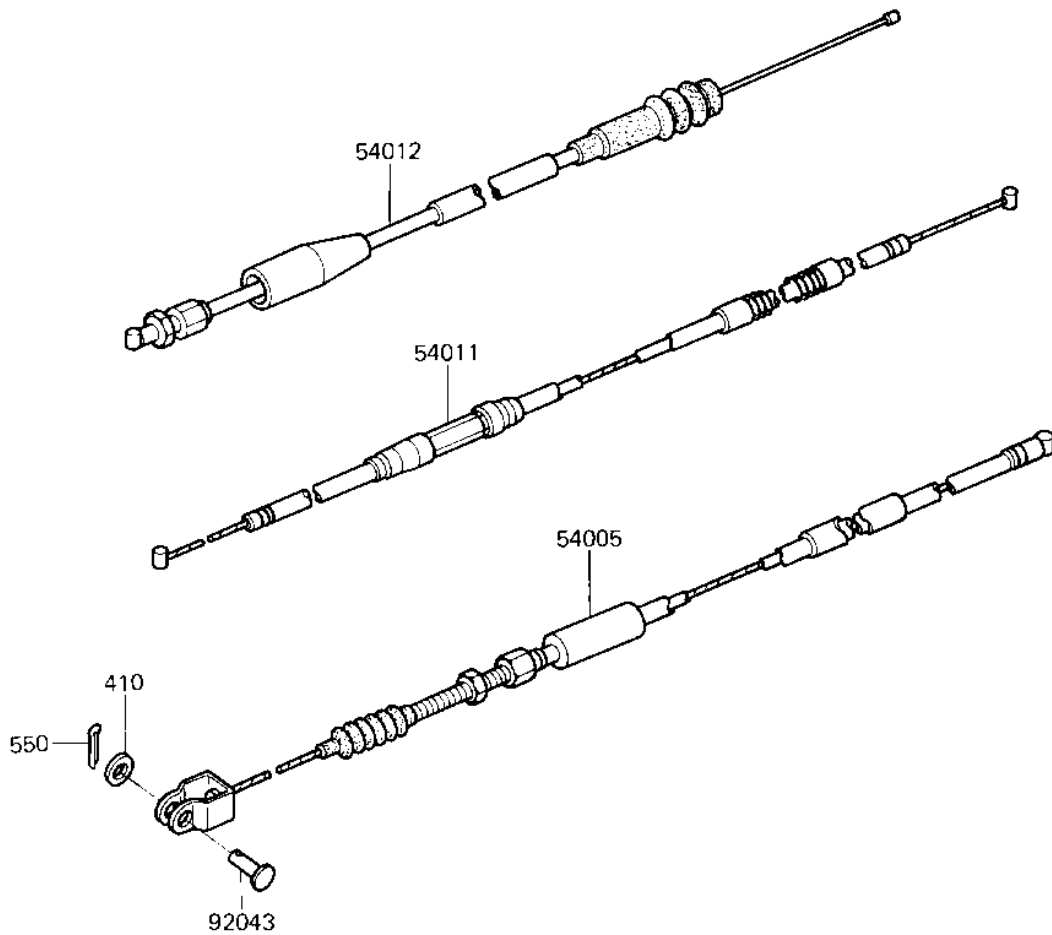

1984 Tecate® PARTS DIAGRAM

CABLES ('84 A1)

F2540-0192

1984 Tecate® PARTS LIST

CABLES ('84 A1)

ITEM NAME	PART NUMBER	QUANTITY
CABLE-BRAKE (Ref # 54005)	54005-4013	1
CABLE-CLUTCH (Ref # 54011)	54011-1112	1
CABLE-THROTTLE (Ref # 54012)	54012-4006	1
CLAMP (Ref # 92037)	92037-4013	1
PIN-BRAKE ROD FITTING (Ref # 92043)	92043-064	1
SCREW-PAN-WS-CROS (Ref # 223)	223B0614	1
WASHER PLAIN 6MM (Ref # 410)	410B0600	1
PIN COTTER 2.0X15 (Ref # 550)	550D2015	1