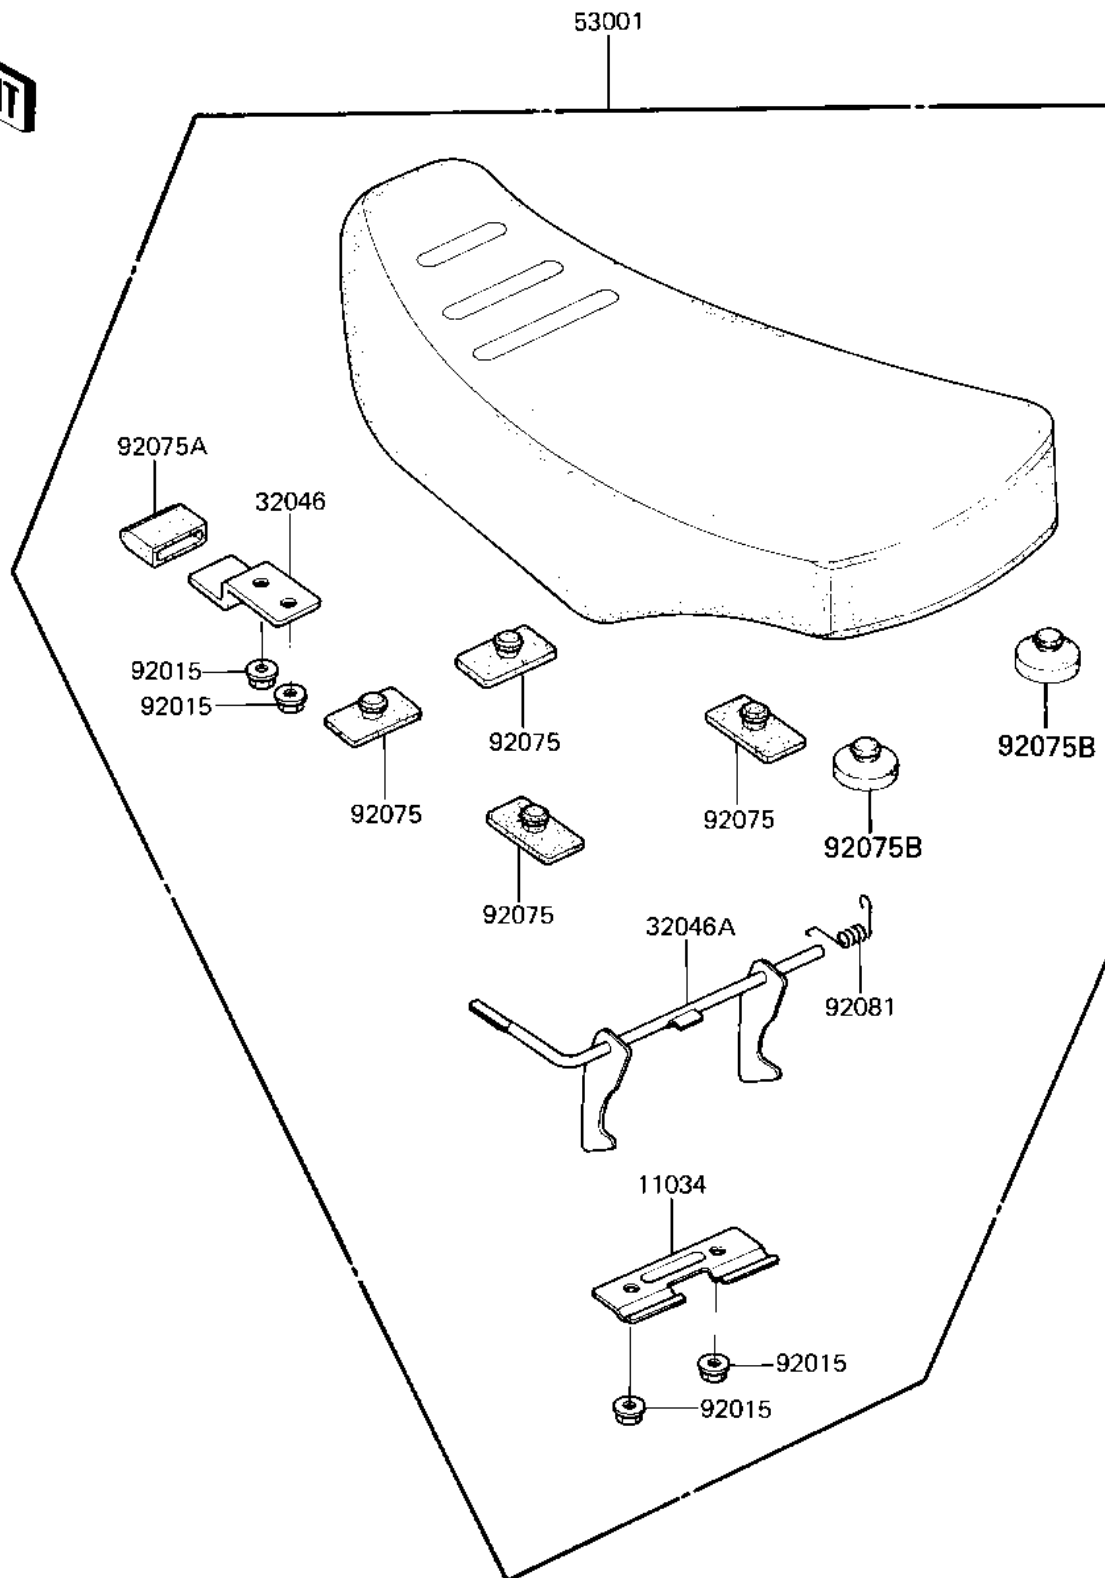

## 1984 Tecate® PARTS DIAGRAM

SEAT ('84 A1)

F2510 022

## 1984 Tecate® PARTS LIST

SEAT ('84 A1)

ITEM NAME	PART NUMBER	QUANTITY
BRACKET,SEAT (Ref # 11034)	11034-4048	1
BRACKET,SEAT (Ref # 32046)	32046-4020	1
BRACKET,SEAT (Ref # 32046A)	32046-4021	1
SEAT-ASSY (Ref # 53001)	53001-4014	1
NUT-6MM (Ref # 92015)	92015-1078	1
DAMPER RUBBER,SEAT (Ref # 92075)	92075-1054	1
DAMPER RUBBER,SEAT (Ref # 92075A)	92075-219	1
DAMPER RUBBER (Ref # 92075B)	92075-281	1
SPRING (Ref # 92081)	92081-4017	1