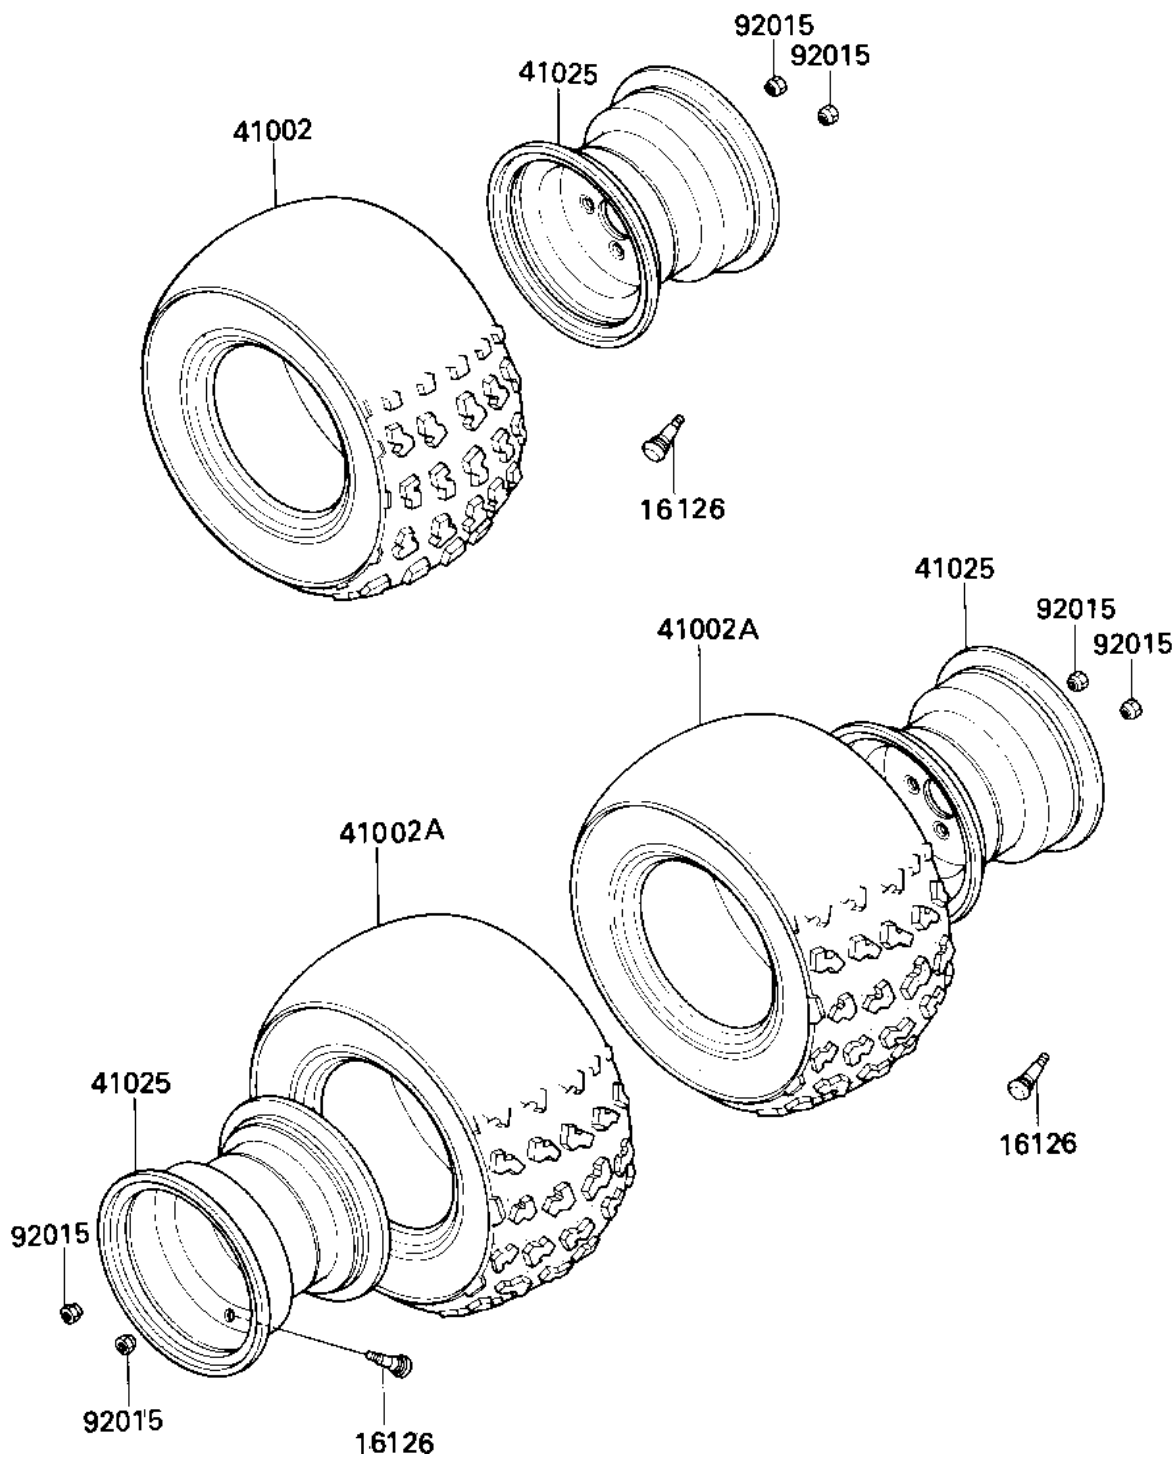

1984 Tecate® PARTS DIAGRAM

WHEELS/TIRES ('84 A1)

F2210-0112

1984 Tecate® PARTS LIST

WHEELS/TIRES ('84 A1)

ITEM NAME	PART NUMBER	QUANTITY
VALVE,TIRE (Ref # 16126)	16126-4001	1
TIRE 22X11-10 KT461 F (Ref # 41002)	41002-1437	1
TIRE 22X11-10 KT460 R (Ref # 41002A)	41002-1438	1
RIM,GOLD (Ref # 41025)	41025-4009-8T	1
NUT (Ref # 92015)	92015-4005	1