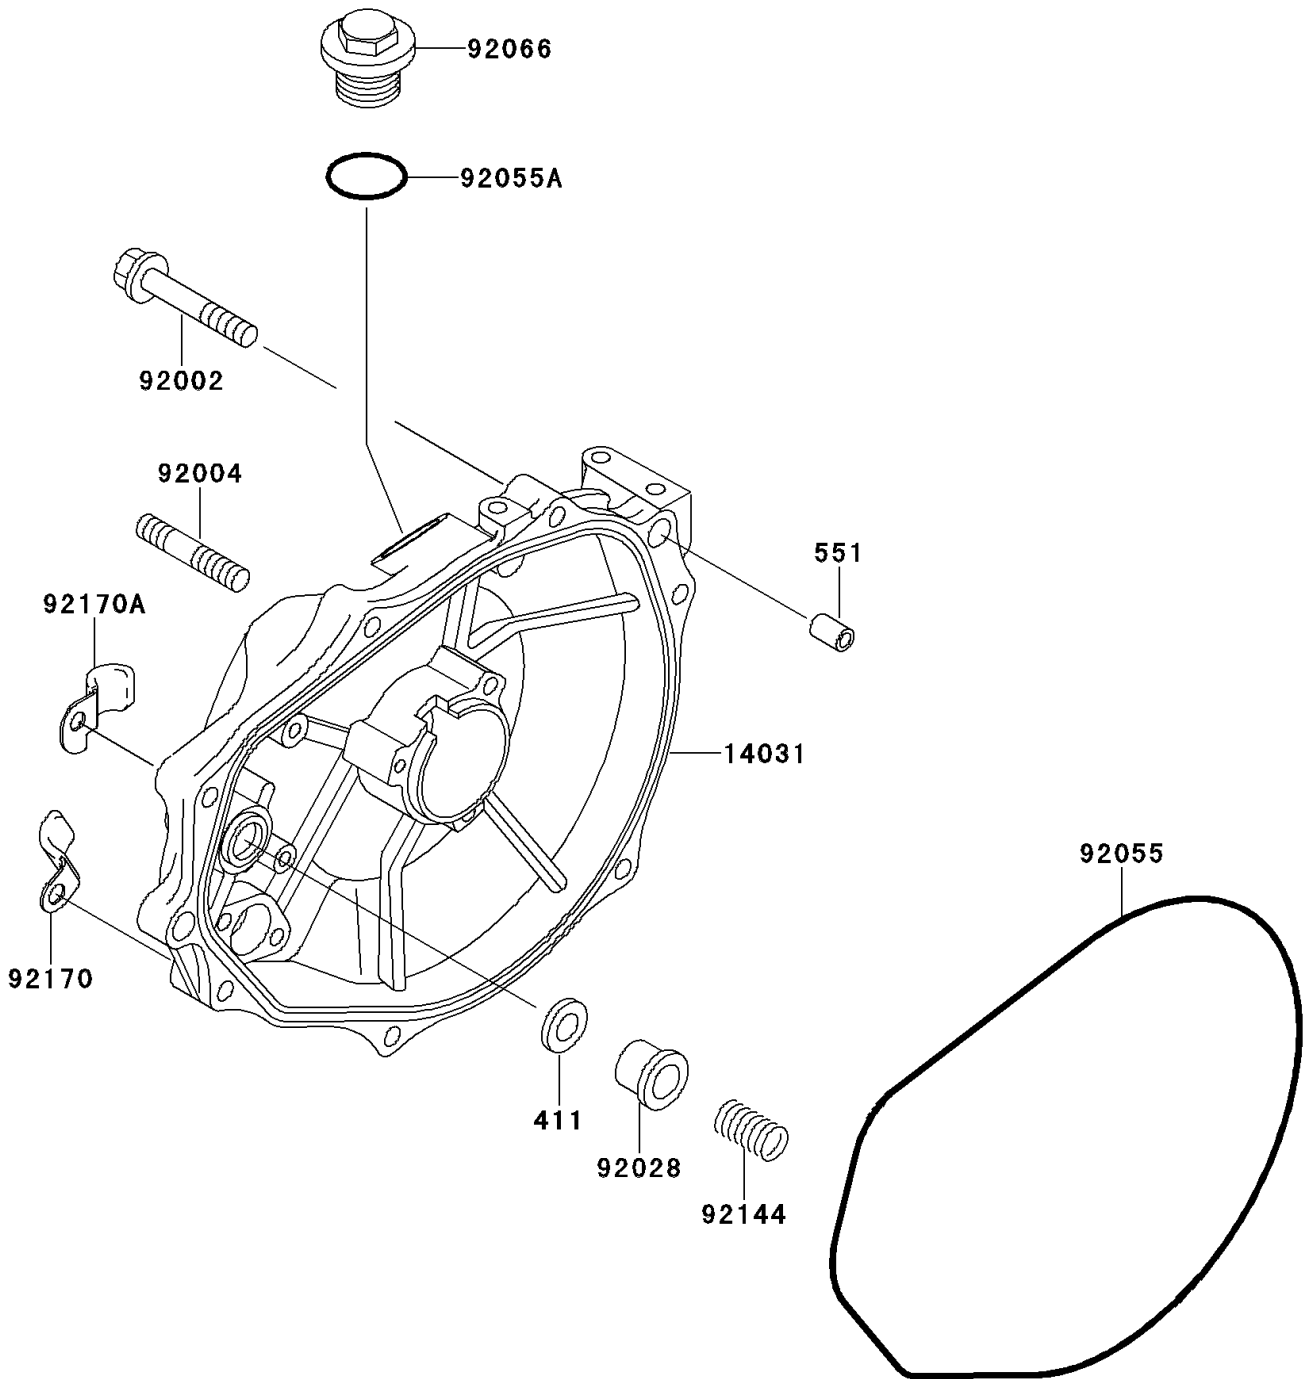

1996 JET SKI® Super Sport Xi PARTS DIAGRAM

Engine Cover(s)

E1431

1996 JET SKI® Super Sport Xi PARTS LIST

Engine Cover(s)

ITEM NAME	PART NUMBER	QUANTITY
WASHER-PLAIN,5MM (Ref # 411)	411S0500	1
PIN-DOWEL (Ref # 551)	551R0812	1
COVER-GENERATOR (Ref # 14031)	14031-3721	1
BOLT,6X30 (Ref # 92002)	92002-3726	1
STUD (Ref # 92004)	92004-3710	1
BUSHING (Ref # 92028)	92028-3718	1
RING-O,GENERATOR COVER (Ref # 92055)	92055-3712	1
RING-O (Ref # 92055A)	92055-515	1
PLUG (Ref # 92066)	92066-3739	1
SPRING (Ref # 92144)	92144-3728	1
CLAMP (Ref # 92170)	92170-3735	1
CLAMP (Ref # 92170A)	92170-3736	1