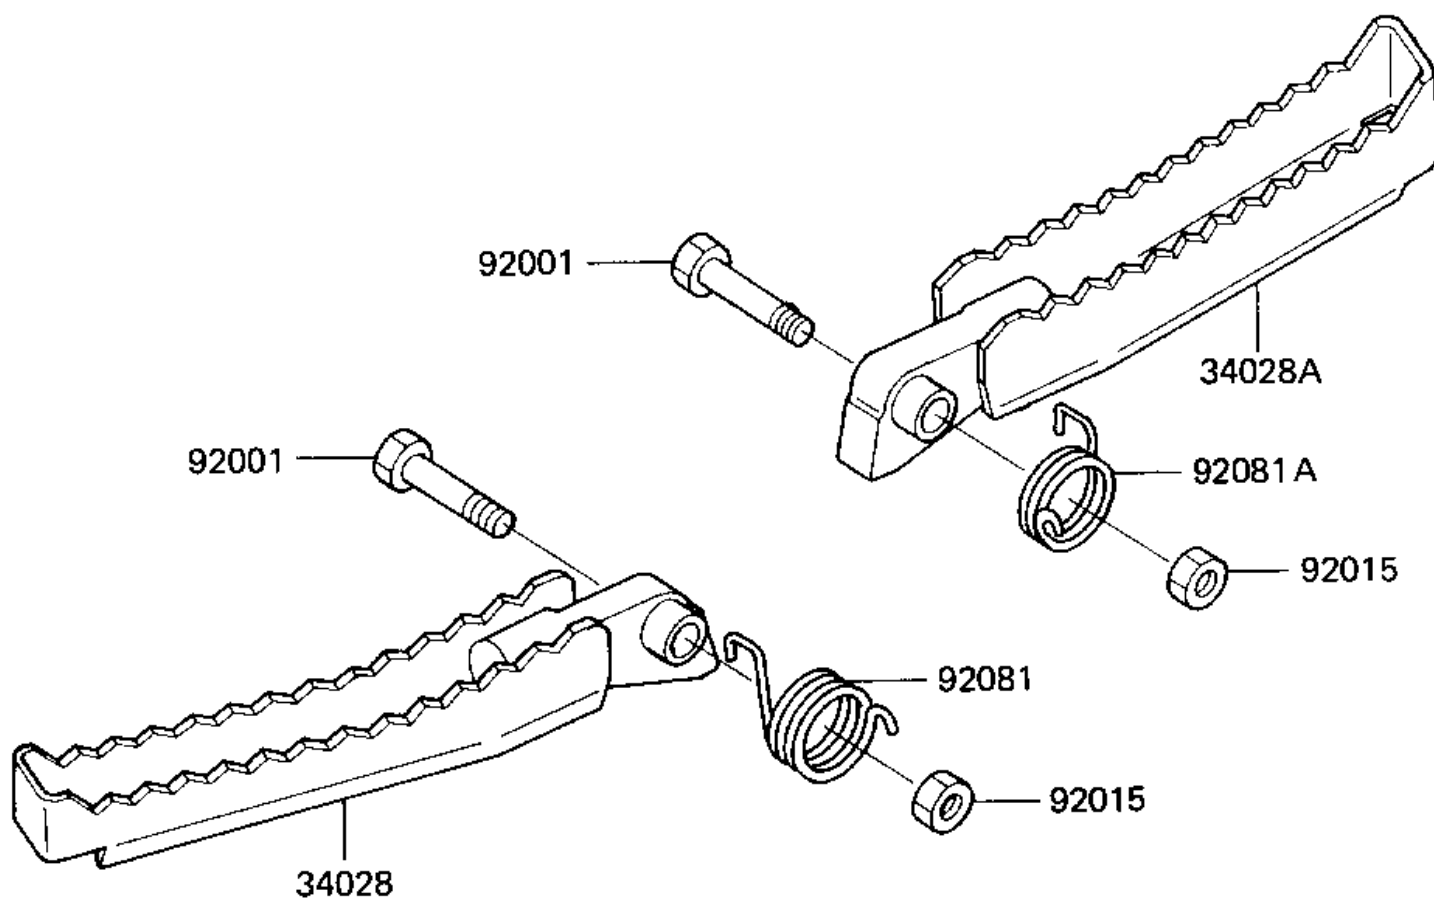

1984 Tecate® PARTS DIAGRAM

FOOTRESTS ('84 A1)

FZ160-0120

1984 Tecate® PARTS LIST

FOOTRESTS ('84 A1)

ITEM NAME	PART NUMBER	QUANTITY
STEP,LH,BLACK PAINT (Ref # 34028)	34028-4006	1
STEP,RH,BLACK PAINT (Ref # 34028A)	34028-4007	1
BOLT,10X44 (Ref # 92001)	92001-4038	1
NUT,LOCK,10MM (Ref # 92015)	92019-021	1
SPRING,STEP,LH (Ref # 92081)	92081-4027	1
SPRING,STEP,RH (Ref # 92081A)	92081-4028	1