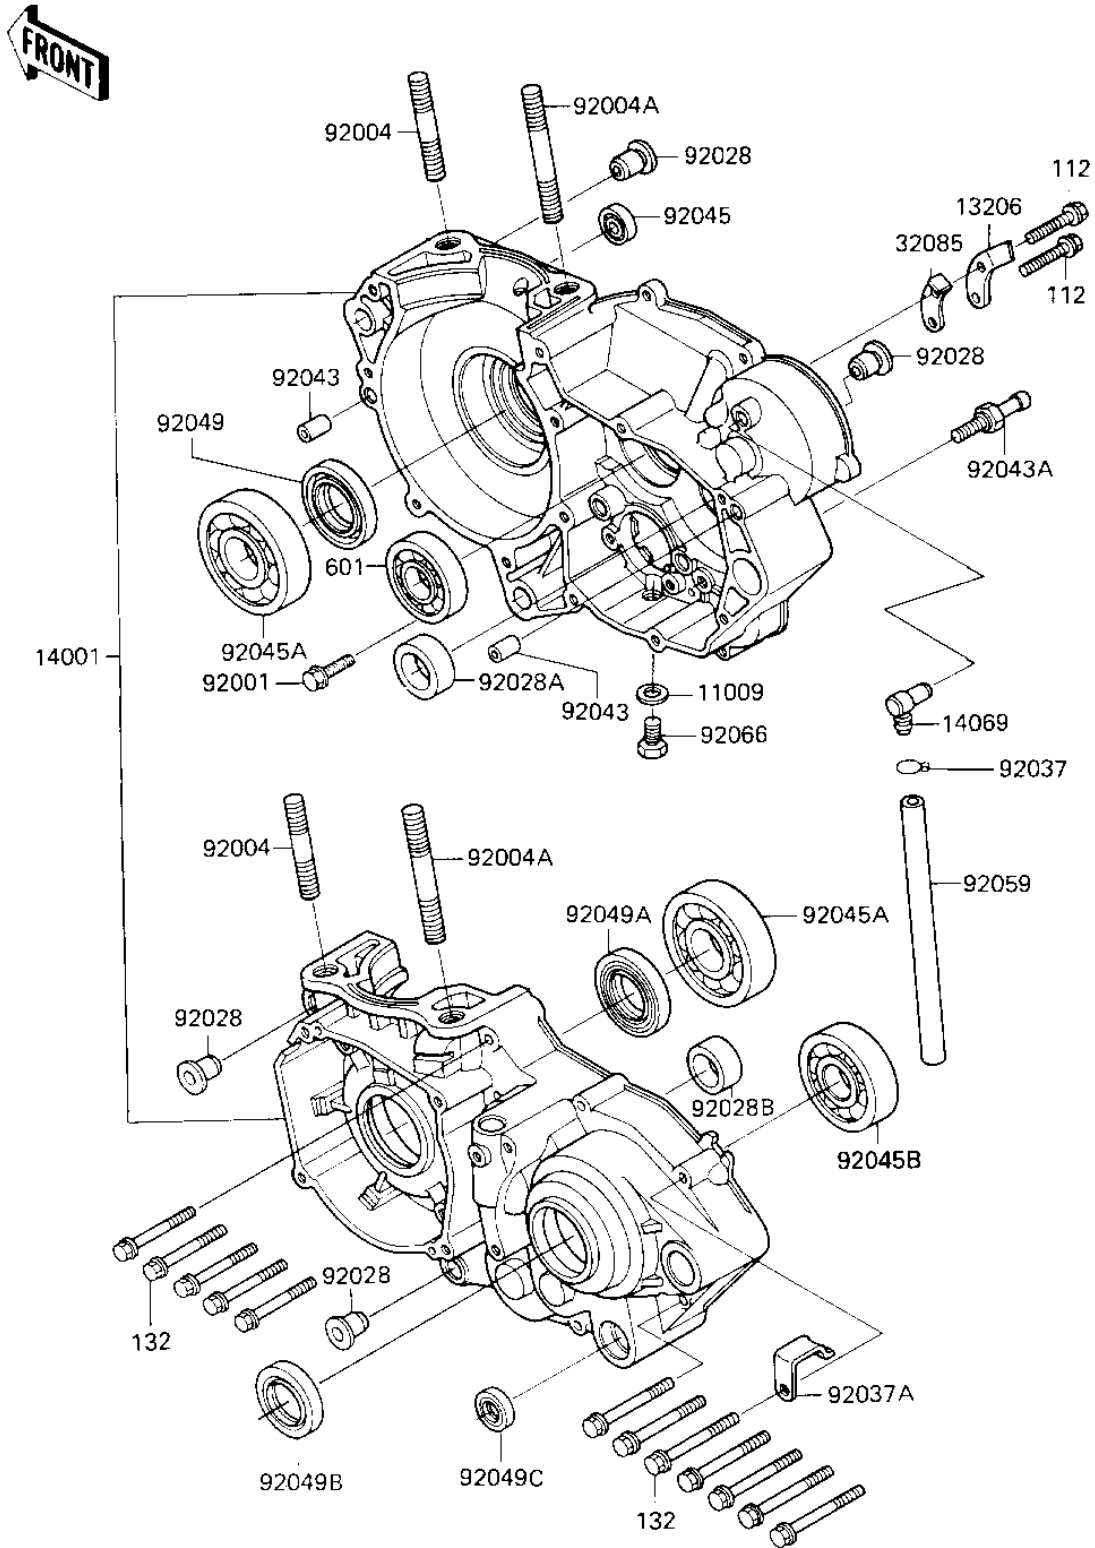

1984 Tecate® PARTS DIAGRAM

CRANKCASE ('84 A1)

E1411-0127

1984 Tecate® PARTS LIST

CRANKCASE ('84 A1)

ITEM NAME	PART NUMBER	QUANTITY
GASKET CHECK VALVE (Ref # 11009)	92065-058	1
GUIDE-KICK (Ref # 13206)	13206-1052	1
SET-CRANKCASE (Ref # 14001)	14001-5152	1
BREATHER (Ref # 14069)	14069-003	1
STOPPER,KICKSTARTER (Ref # 32085)	32085-1016	1
BOLT,W/WASHER,6X14 (Ref # 92001)	92001-1829	1
STUD,10X35 (Ref # 92004)	92004-1063	1
STUD,10X45 (Ref # 92004A)	92004-1065	1
BUSHING,CRANKCASE (Ref # 92028)	92028-1133	1
BUSHING (Ref # 92028A)	92028-131	1
BUSHING (Ref # 92028B)	92028-132	1
CLAMP FUEL PIPE (Ref # 92037)	92037-010	1
CLAMP,HARNESS (Ref # 92037A)	92037-1318	1
PIN-DOWEL (Ref # 92043)	92042-007	1
PIN,CHANGE PEDAL (Ref # 92043A)	92043-1055	1
BEARING-BALL (Ref # 92045)	92045-1211	1
BEARING,BALL,#6305SH2 (Ref # 92045A)	92045-1024	1
BEARING-BALL,6205 (Ref # 92045B)	92045-1115	1
OIL SEAL,TCJ25457 (Ref # 92049)	92049-1051	1
OIL SEAL,TCJ20407 (Ref # 92049A)	92049-1052	1
OIL SEAL TB3040 (Ref # 92049B)	92050-033	1
OIL SEAL,TB13225.5 (Ref # 92049C)	92051-005	1
TUBE,6X9X750 (Ref # 92059)	92059-1372	1
PLUG OIL DRAIN (Ref # 92066)	92067-001	1
BOLT-UPSET (Ref # 112)	112G0618	1
BOLT-FLANGED-SMALL (Ref # 132)	132G0640	1
BEARING BALL #6204 (Ref # 601)	601B6204	1