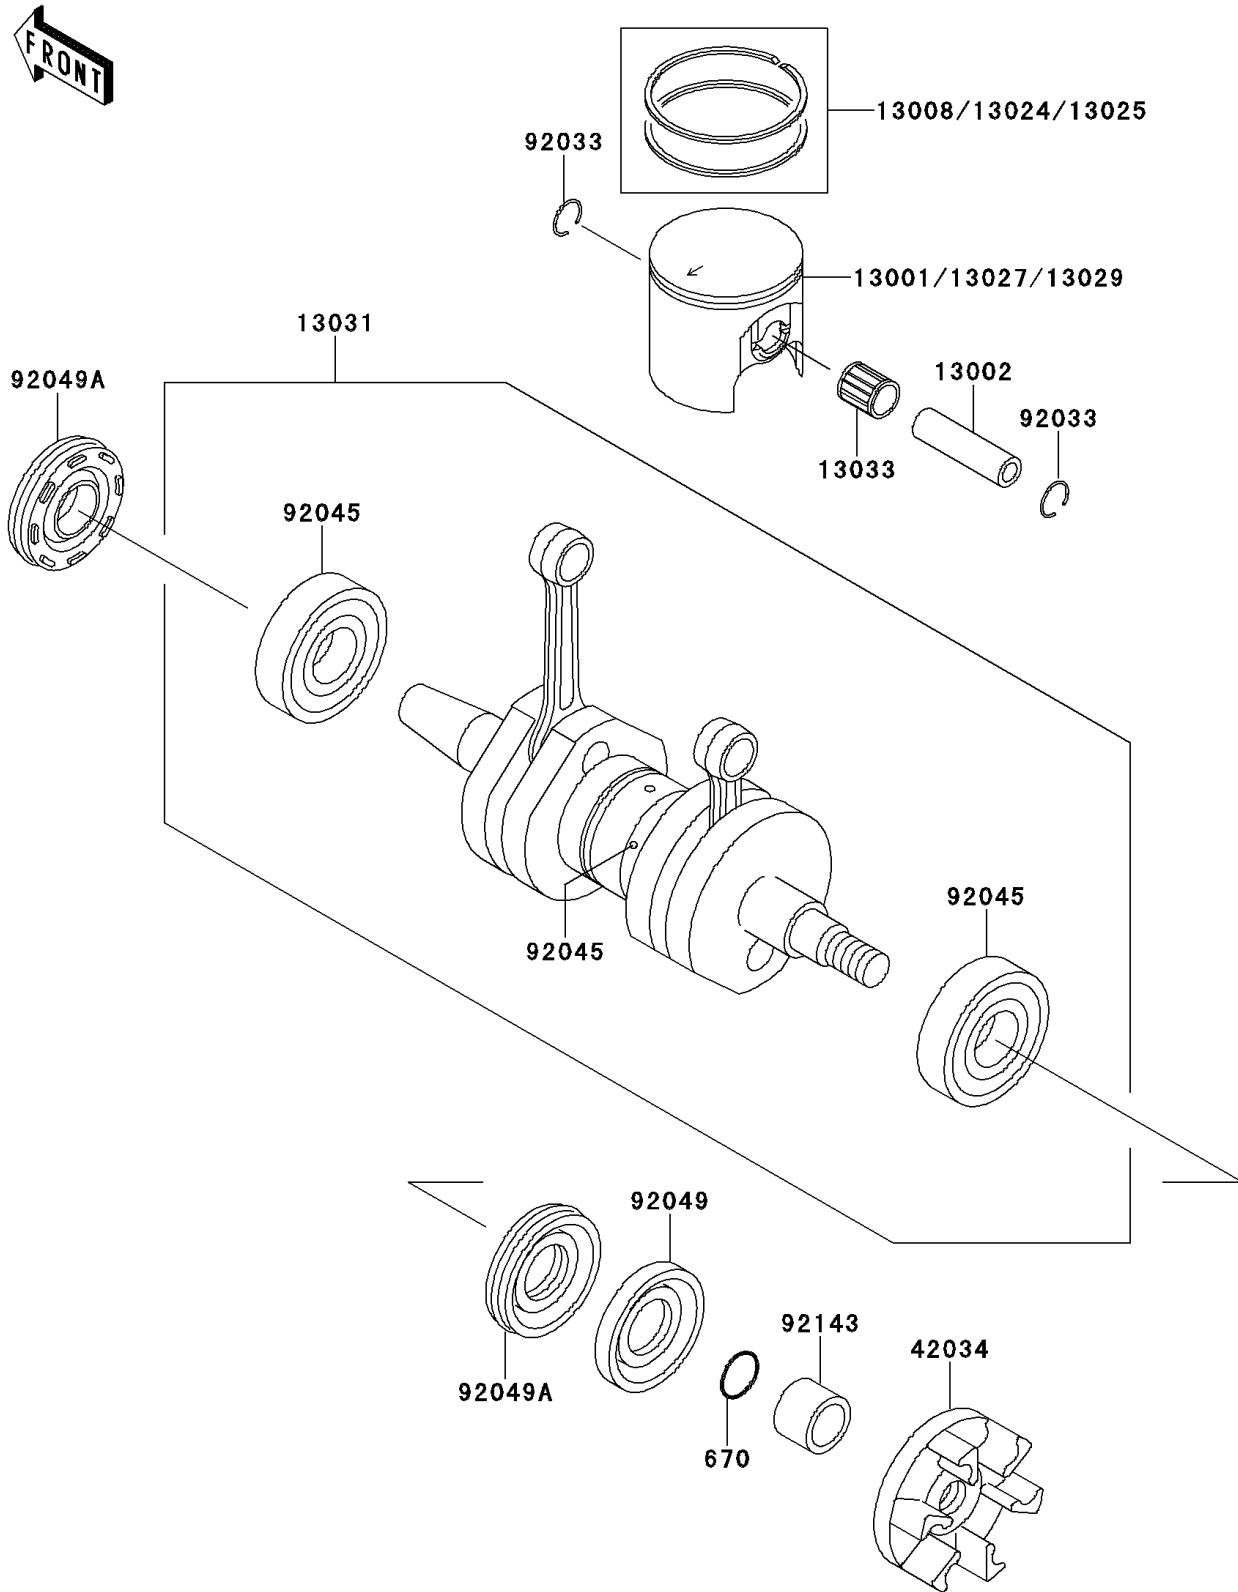

1996 JET SKI® Super Sport Xi PARTS DIAGRAM

Crankshaft/Piston(s)

E1320

1996 JET SKI® Super Sport Xi PARTS LIST

Crankshaft/Piston(s)

ITEM NAME	PART NUMBER	QUANTITY
O RING,16MM (Ref # 670)	670B2016	1
PISTON-ENGINE,STD (Ref # 13001)	13001-3719	1
PIN-PISTON (Ref # 13002)	13002-3706	1
RING-SET-PISTON,STD (Ref # 13008)	13008-3708	1
RING-SET-PISTON LL,O/S 1.00 (Ref # 13024)	13024-3706	1
RING-SET-PISTON L,O/S 0.50 (Ref # 13025)	13025-3706	1
PISTON-ENGINE LL,O/S 1.00 (Ref # 13027)	13027-3711	1
PISTON-ENGINE L,O/S 0.50 (Ref # 13029)	13029-3711	1
CRANKSHAFT-COMP (Ref # 13031)	13031-3730	1
BEARING-SMALL END (Ref # 13033)	13033-3703	1
COUPLING (Ref # 42034)	42034-3707	1
RING-SNAP (Ref # 92033)	92033-3721	1
BEARING-BALL (Ref # 92045)	92045-3714	1
SEAL-OIL,S30726 (Ref # 92049)	92049-3706	1
SEAL-OIL,FWJ7307210ZS (Ref # 92049A)	92049-3713	1
COLLAR (Ref # 92143)	92143-3758	1