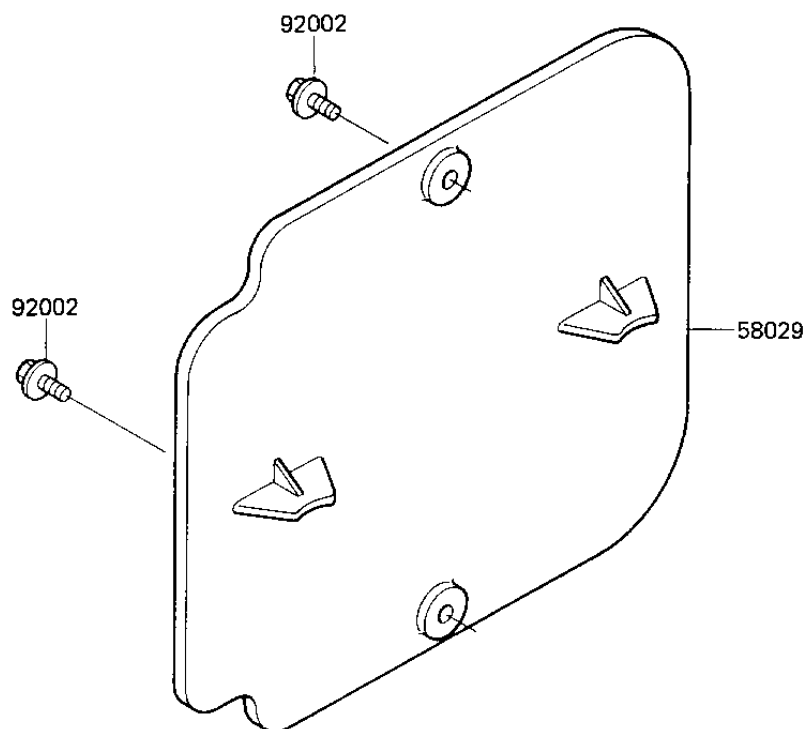

1985 KX™250 PARTS DIAGRAM

NUMBER PLATE

F2910-0023

R
N

58
92

1985 KX™250 PARTS LIST

NUMBER PLATE

ITEM NAME	PART NUMBER	QUANTITY
PLATE-NUMBER,L.GREEN (Ref # 58029)	58029-5007-6W	1
BOLT,6X14 (Ref # 92002)	92150-1340	1