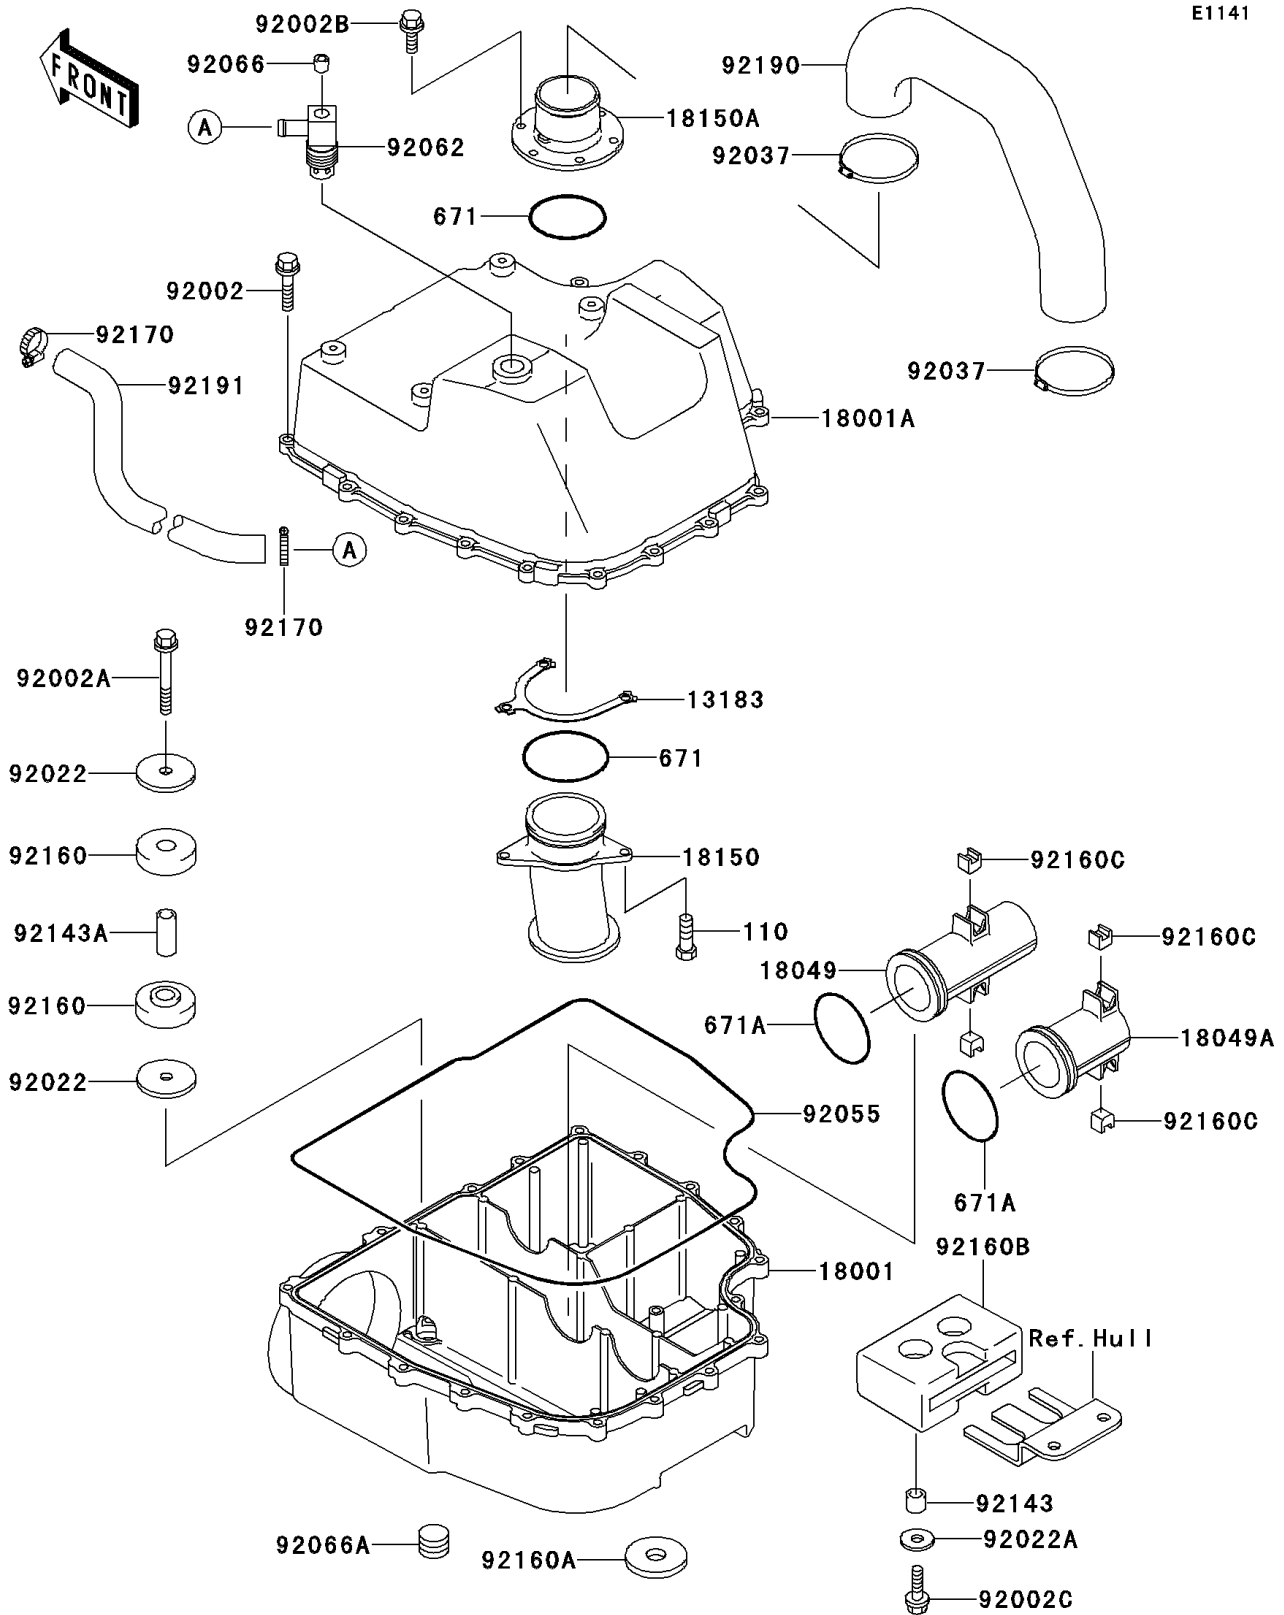

1996 JET SKI® Super Sport Xi PARTS DIAGRAM

Water Muffler

E1141

1996 JET SKI® Super Sport Xi PARTS LIST

Water Muffler

ITEM NAME	PART NUMBER	QUANTITY
BOLT,6X20 (Ref # 110)	110R0620	1
O RING,60MM (Ref # 671)	671B2560	1
O RING,WATER-MUFFLER (Ref # 671A)	671C2550	1
PLATE (Ref # 13183)	13183-3818	1
MUFFLER,WATER BOX,LWR (Ref # 18001)	18001-3755	1
MUFFLER,WATER BOX,UPP (Ref # 18001A)	18001-3769	1
PIPE-EXHAUST,L=120 (Ref # 18049)	18049-3734	1
PIPE-EXHAUST,L=77.5 (Ref # 18049A)	18049-3735	1
PIPE-MUFFLER,WATER (Ref # 18150)	18150-3701	1
PIPE-MUFFLER,WATER (Ref # 18150A)	18150-3702	1
BOLT,6X25 (Ref # 92002)	92002-3714	1
BOLT,6X45 (Ref # 92002A)	92002-3717	1
BOLT,6X16 (Ref # 92002B)	92002-3728	1
BOLT,6X20 (Ref # 92002C)	92002-3755	1
WASHER,6.5X32X3 (Ref # 92022)	92022-3749	1
WASHER (Ref # 92022A)	92022-567	1
CLAMP (Ref # 92037)	92037-3009	1
RING-O,WATER MUFFLER (Ref # 92055)	92055-3718	1
NOZZLE,WATER MUFFLER (Ref # 92062)	92062-3708	1
PLUG,OIL LINE,1/8X7 (Ref # 92066)	92066-1227	1
PLUG (Ref # 92066A)	92066-3719	1
COLLAR,7.5X10.5X9 (Ref # 92143)	92143-3714	1
COLLAR,7.5X10.5X24 (Ref # 92143A)	92143-3717	1
DAMPER,FR (Ref # 92160)	92160-3730	1
DAMPER,LWR (Ref # 92160A)	92160-3732	1
DAMPER,RR (Ref # 92160B)	92160-3774	1
DAMPER,WATER-MUFFLER (Ref # 92160C)	92160-3794	1
CLAMP (Ref # 92170)	92170-3718	1
TUBE,WATER BOX-TAIL PIPE (Ref # 92190)	92190-3880	1

1996 JET SKI® Super Sport Xi PARTS LIST

Water Muffler

ITEM NAME	PART NUMBER	QUANTITY
TUBE,MUFFLER-WATER BOX (Ref # 92191)	92191-3723	1