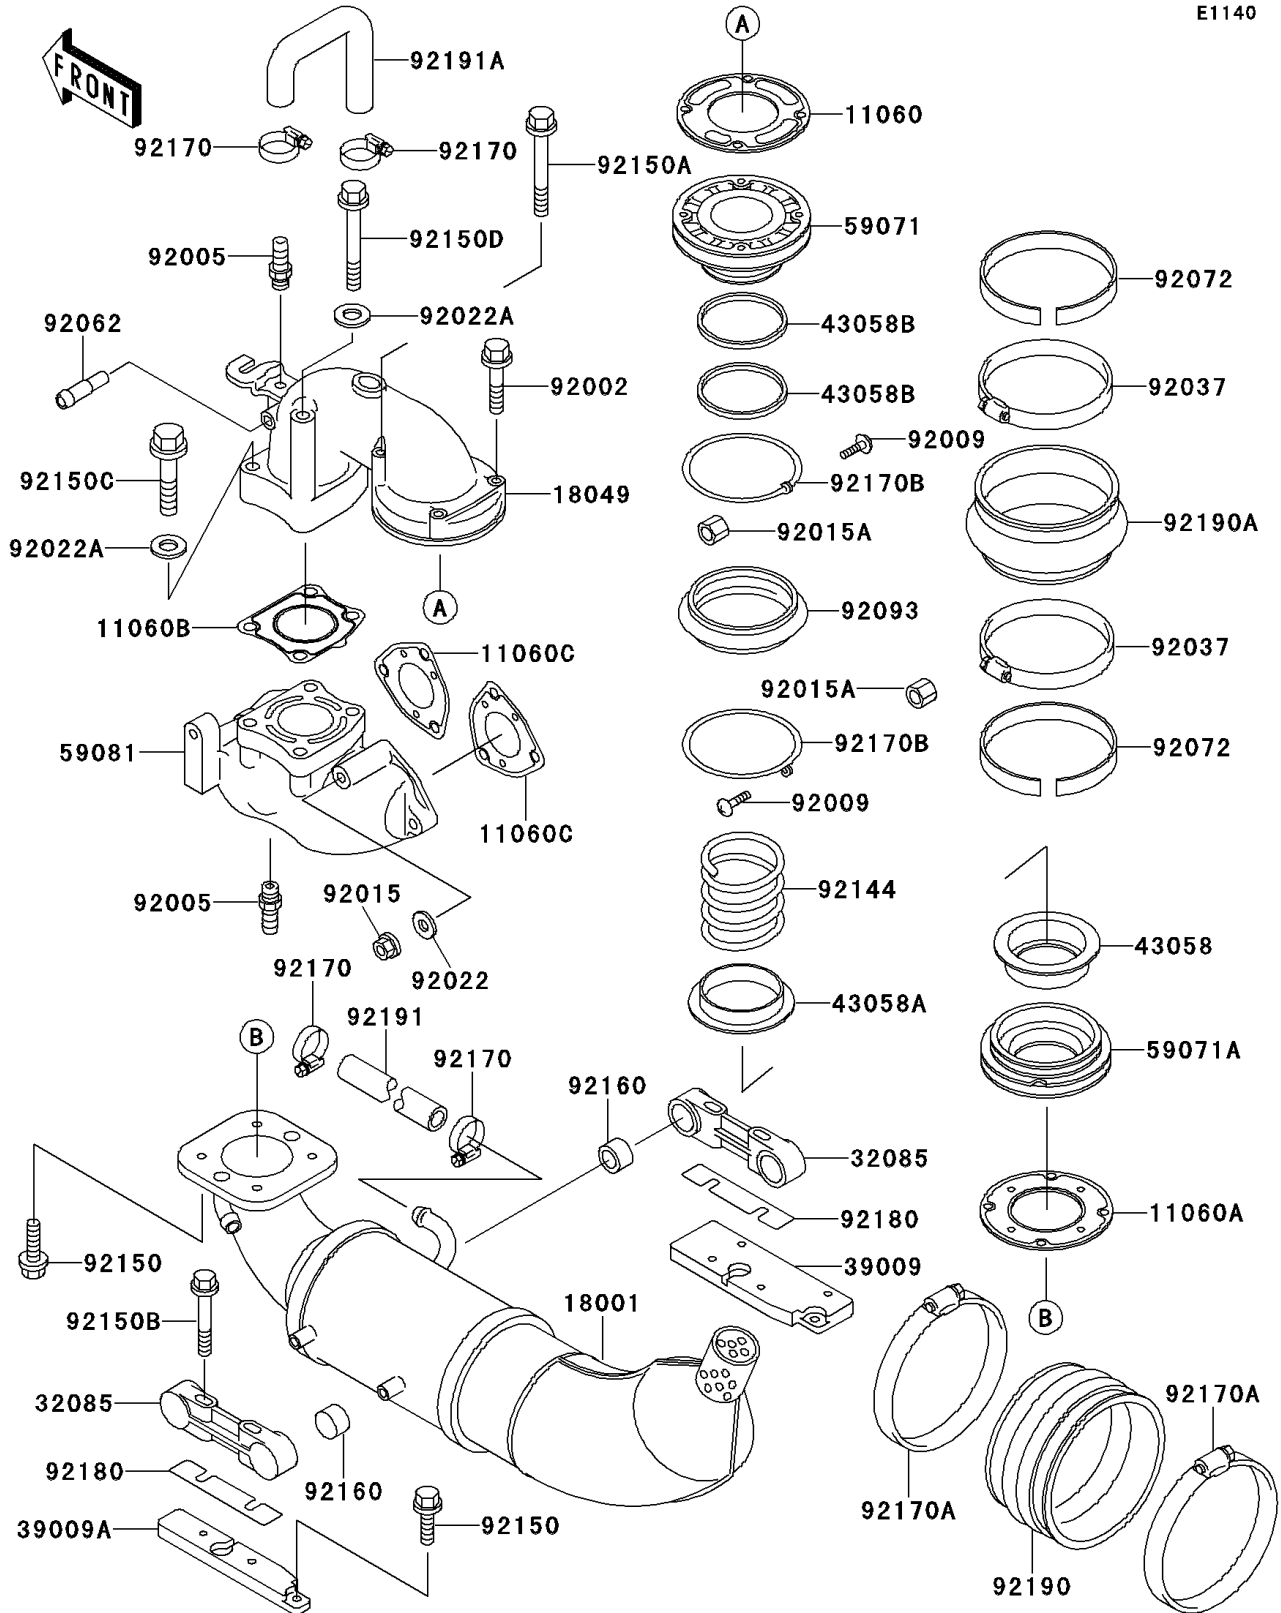

1996 JET SKI® Super Sport Xi PARTS DIAGRAM

Muffler(s)

E1140

1996 JET SKI® Super Sport Xi PARTS LIST

Muffler(s)

ITEM NAME	PART NUMBER	QUANTITY
GASKET,EXHAUST PIPE (Ref # 11060)	11060-3718	1
GASKET,MUFFLER (Ref # 11060A)	11060-3724	1
GASKET,EXHAUST MANIFOLD (Ref # 11060B)	11060-3732	1
GASKET,EXHAUST MANIFOLD (Ref # 11060C)	11060-3759	1
MUFFLER (Ref # 18001)	18001-3767	1
PIPE-EXHAUST (Ref # 18049)	18049-3759	1
STOPPER (Ref # 32085)	32085-3713	1
BLOCK-MOUNT,RH (Ref # 39009)	39009-3708	1
BLOCK-MOUNT,LH (Ref # 39009A)	39009-3709	1
RING (Ref # 43058)	43058-3705	1
RING (Ref # 43058A)	43058-3706	1
RING (Ref # 43058B)	43058-3707	1
JOINT,UPP (Ref # 59071)	59071-3728	1
JOINT,LWR (Ref # 59071A)	59071-3729	1
MANIFOLD-EXHAUST (Ref # 59081)	59081-3720	1
BOLT,6X35 (Ref # 92002)	92002-3715	1
FITTING,HOSE (Ref # 92005)	92005-3712	1
SCREW,3X14 (Ref # 92009)	92009-3796	1
NUT,CAP,8MM (Ref # 92015)	92015-1371	1
NUT,3MM (Ref # 92015A)	92015-3825	1
WASHER,8.2X18X1.5 (Ref # 92022)	92022-1964	1
WASHER,10.2X20X1.5 (Ref # 92022A)	92022-3742	1
CLAMP (Ref # 92037)	92037-3706	1
NOZZLE (Ref # 92062)	92062-3705	1
BAND,ID=111 (Ref # 92072)	92072-3740	1
SEAL (Ref # 92093)	92093-3738	1
SPRING (Ref # 92144)	92144-3739	1
BOLT,6X18 (Ref # 92150)	92150-3729	1
BOLT,6X80 (Ref # 92150A)	92150-3761	1

1996 JET SKI® Super Sport Xi PARTS LIST

Muffler(s)

ITEM NAME	PART NUMBER	QUANTITY
BOLT,6X50 (Ref # 92150B)	92150-3762	1
BOLT,10X50 (Ref # 92150C)	92150-3819	1
BOLT,10X145 (Ref # 92150D)	92150-3820	1
DAMPER (Ref # 92160)	92160-3740	1
CLAMP (Ref # 92170)	92170-3718	1
CLAMP (Ref # 92170A)	92170-3721	1
CLAMP (Ref # 92170B)	92170-3731	1
SHIM (Ref # 92180)	92180-3701	1
TUBE (Ref # 92190)	92190-3709	1
TUBE,JOINT (Ref # 92190A)	92190-3712	1
TUBE,13X19X140 (Ref # 92191)	92191-3717	1
TUBE,HEAD-EXHAUST (Ref # 92191A)	92191-3766	1