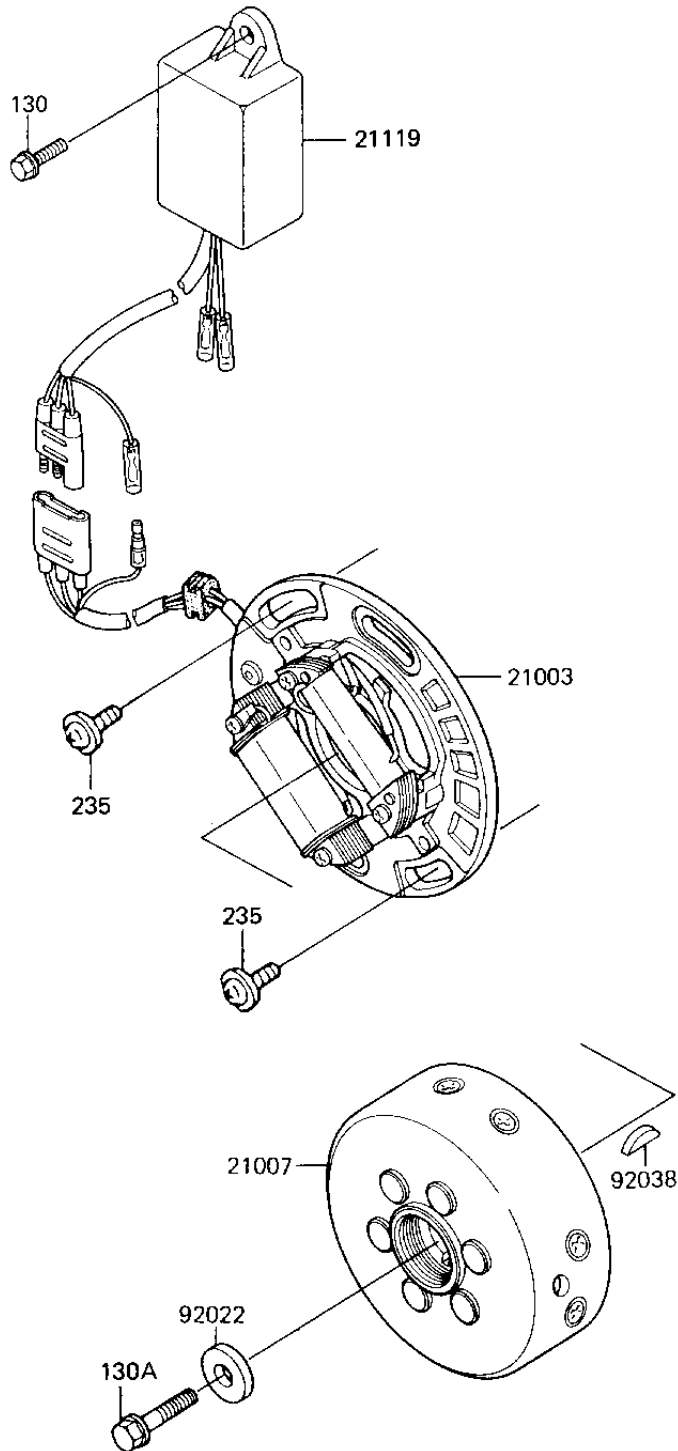

1985 KX™250 PARTS DIAGRAM

IGNITION/GENERATOR

E1810-0129

—
R
N
—
2'
2'
2'
9'
9'

1985 KX™250 PARTS LIST

IGNITION/GENERATOR

ITEM NAME	PART NUMBER	QUANTITY
STATOR (Ref # 21003)	21003-1117	1
ROTOR (Ref # 21007)	21007-1129	1
IGNITER (Ref # 21119)	21119-1148	1
WASHER,PLAIN,8MM (Ref # 92022)	92022-276	1
WOODRUFF KEY (Ref # 92038)	92038-001	1
BOLT-FLANGED,6X16 (Ref # 130)	130G0616	1
BOLT-FLANGED,8X30 (Ref # 130A)	130P0830	1
SCREW-PAN-WP-CROS (Ref # 235)	235B0616	1