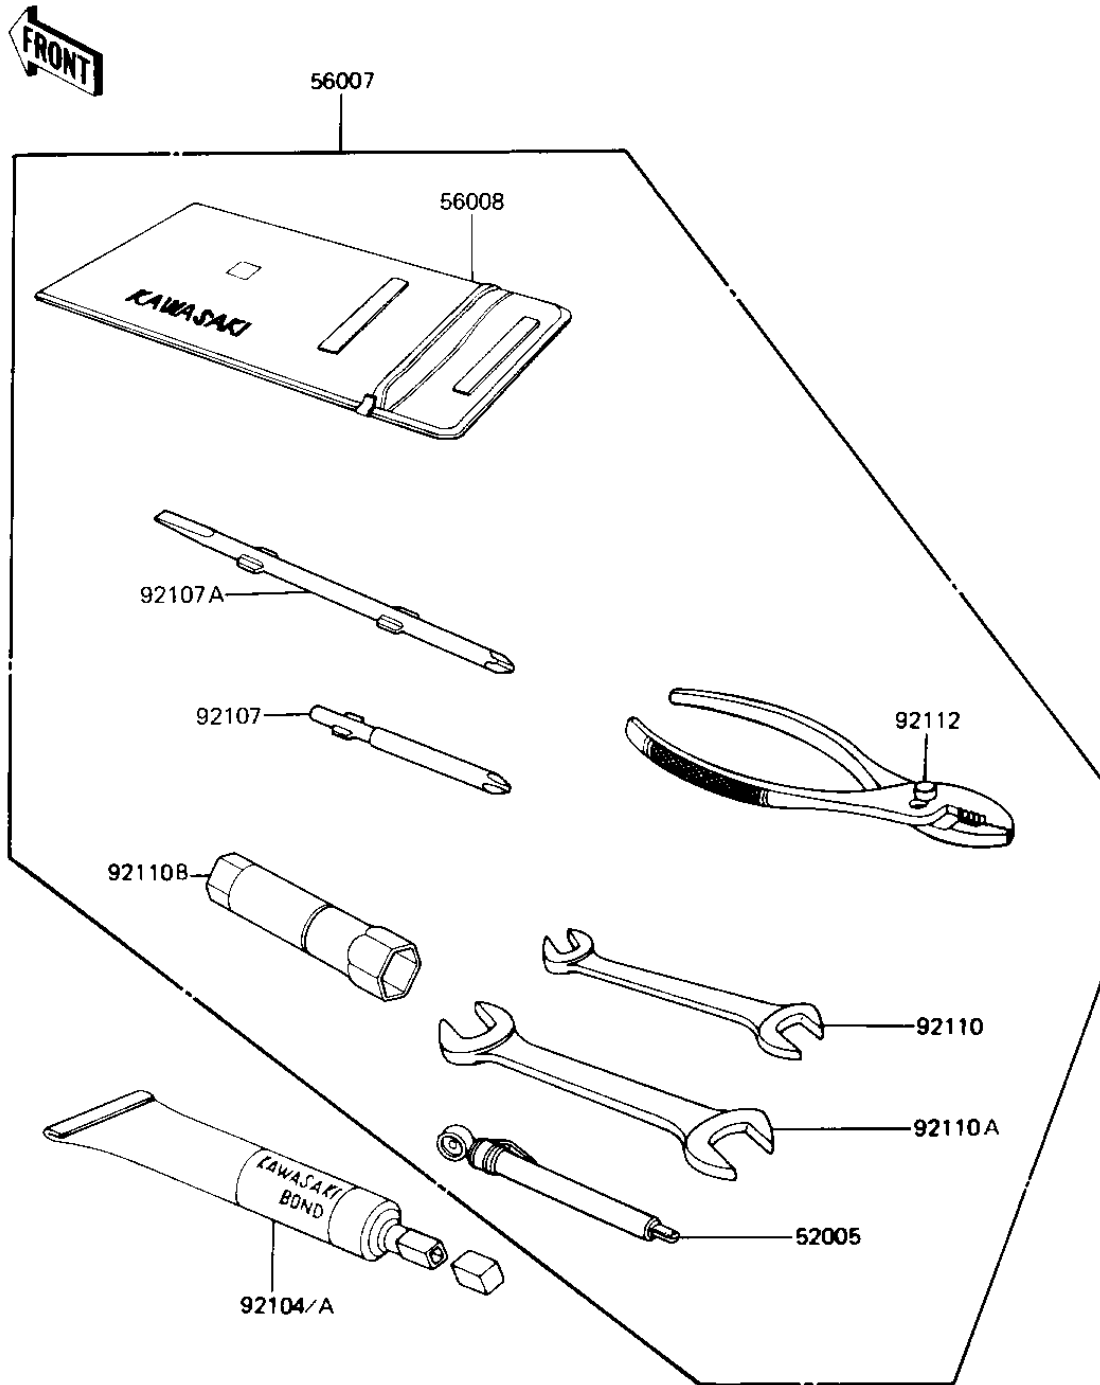

1984 1100 LTD Shaft PARTS DIAGRAM

OWNER TOOLS

F2810-0107

1984 1100 LTD Shaft PARTS LIST

OWNER TOOLS

ITEM NAME	PART NUMBER	QUANTITY
GAUGE,AIR,3.5KG/CM2 (Ref # 52005)	52005-1031	1
TOOLKIT (Ref # 56007)	56007-1216	1
BAG,TOOL (Ref # 56008)	56008-006	1
LIQUID GASKET (Ref # 92104)	92104-002	1
GASKET-LIQUID,BLACK (Ref # 92104A)	92104-1003	1
TOOL-DRIVER,#3PHILLIP (Ref # 92107)	92107-1002	1
TOOL-DRIVER (Ref # 92107A)	92107-1052	1
TOOL-WRENCH,OPEN END (Ref # 92110)	92110-1038	1
TOOL-WRENCH,OPEN END, (Ref # 92110A)	92110-1153	1
TOOL-WRENCH (Ref # 92110B)	92110-1115	1
PLIERS,160MM (Ref # 92112)	92112-003	1