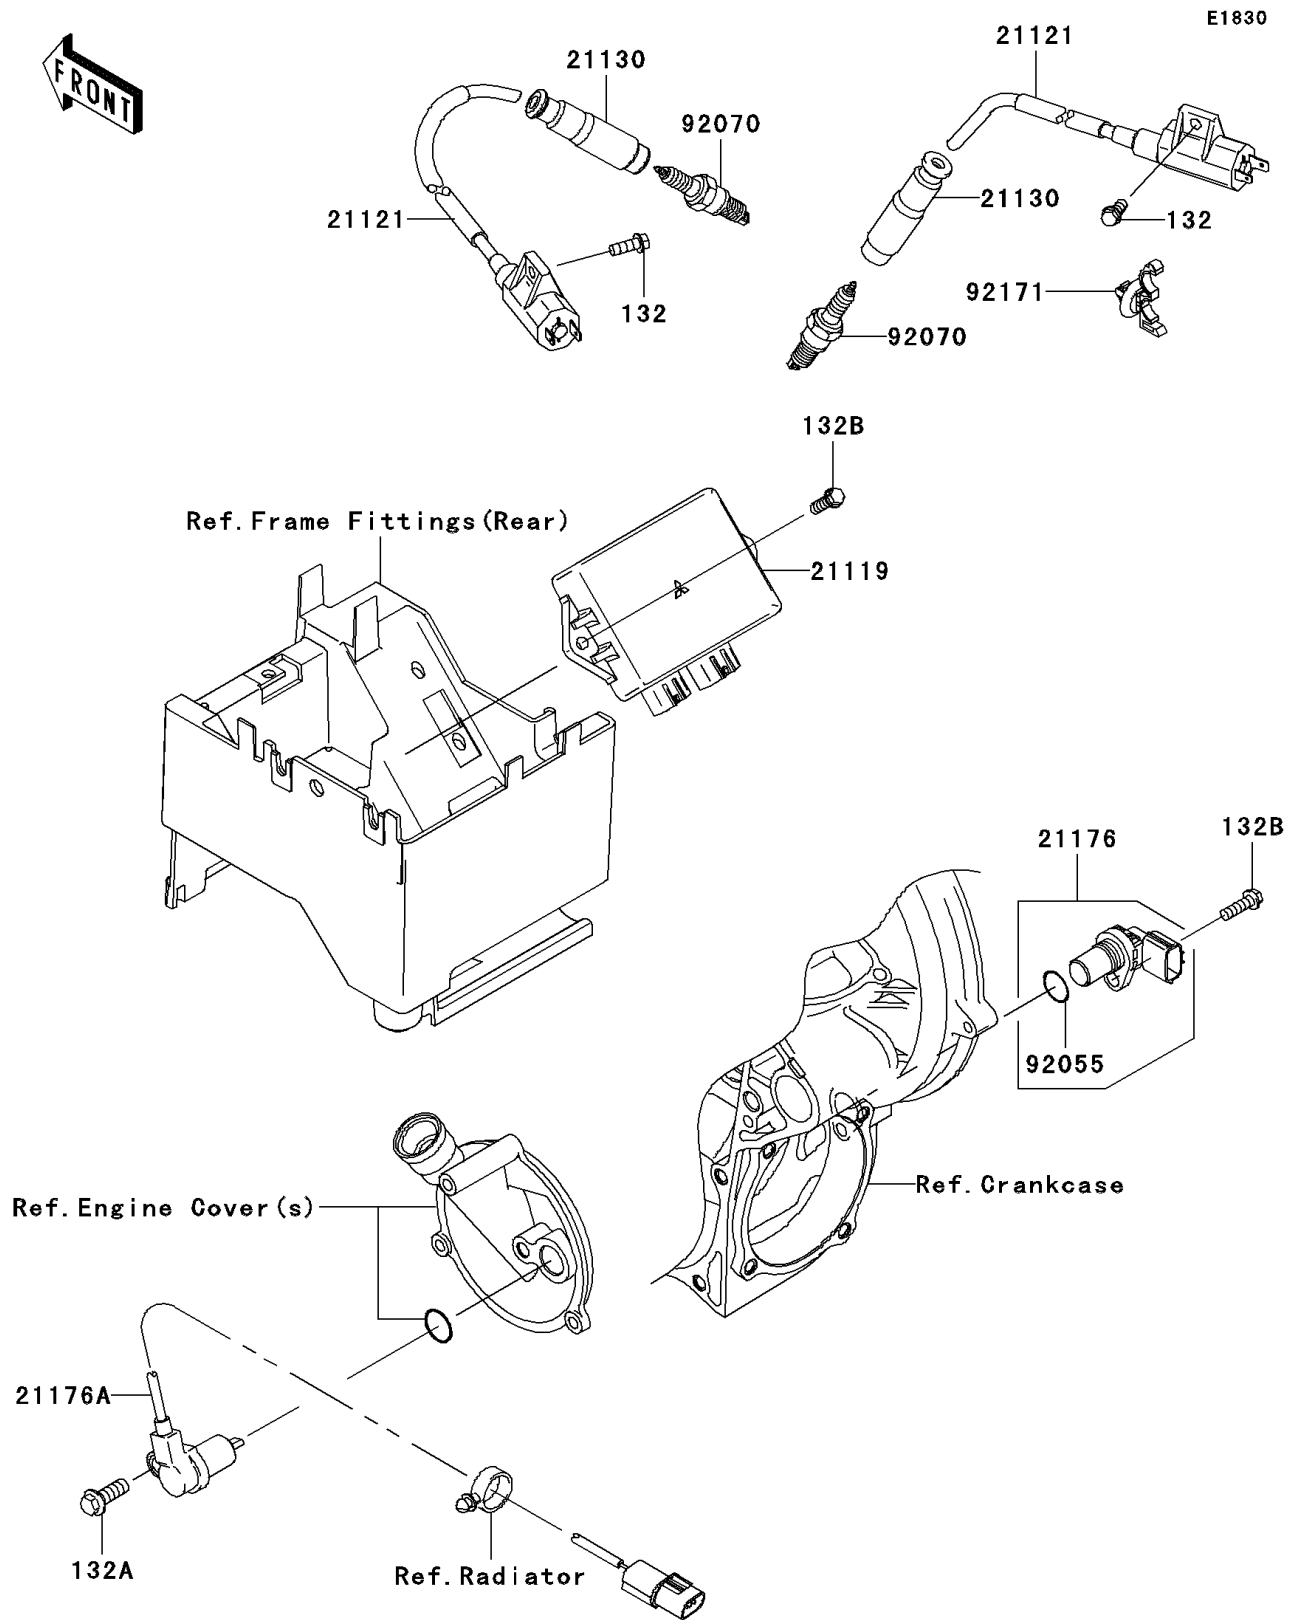

## 2008 Teryx® 750 4x4 NRA Outdoors™ PARTS DIAGRAM

Ignition System

## 2008 Teryx® 750 4x4 NRA Outdoors™ PARTS LIST

### Ignition System

ITEM NAME	PART NUMBER	QUANTITY
BOLT-FLANGED-SMALL,6X16 (Ref # 132)	132BA0616	1
BOLT-FLANGED-SMALL,8X22 (Ref # 132A)	132BA0822	1
BOLT-FLANGED-SMALL,6X20 (Ref # 132B)	132BD0620	1
IGNITER (Ref # 21119)	21119-0092	1
COIL-IGNITION (Ref # 21121)	21121-1306	1
CAP-SPARK PLUG (Ref # 21130)	21130-1071	1
SENSOR,SPEED (Ref # 21176)	21176-1104	1
SENSOR,REVERSE (Ref # 21176A)	21176-1109	1
RING-O (Ref # 92055)	92055-1718	1
PLUG-SPARK,CR7E(NGK) (Ref # 92070)	92070-1209	1
CLAMP (Ref # 92171)	92171-0453	1