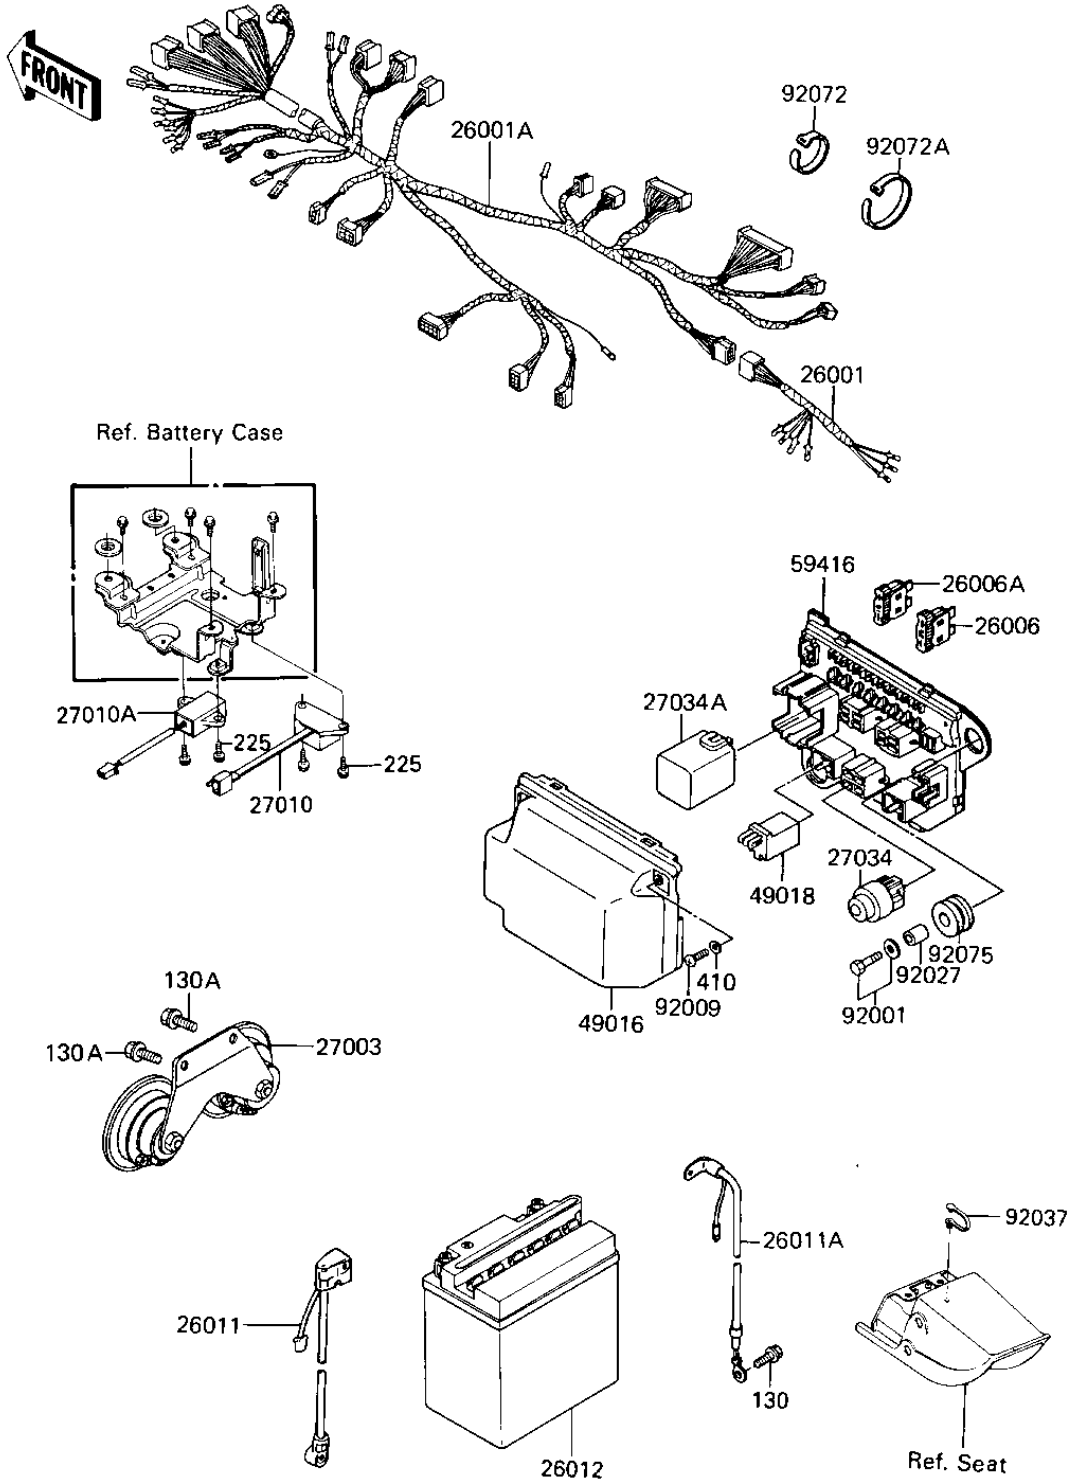

1985 1100 LTD Shaft PARTS DIAGRAM

CHASSIS ELECTRICAL EQUIPMENT

F2760-0303

1985 1100 LTD Shaft PARTS LIST

CHASSIS ELECTRICAL EQUIPMENT

ITEM NAME	PART NUMBER	QUANTITY
-----------	-------------	----------