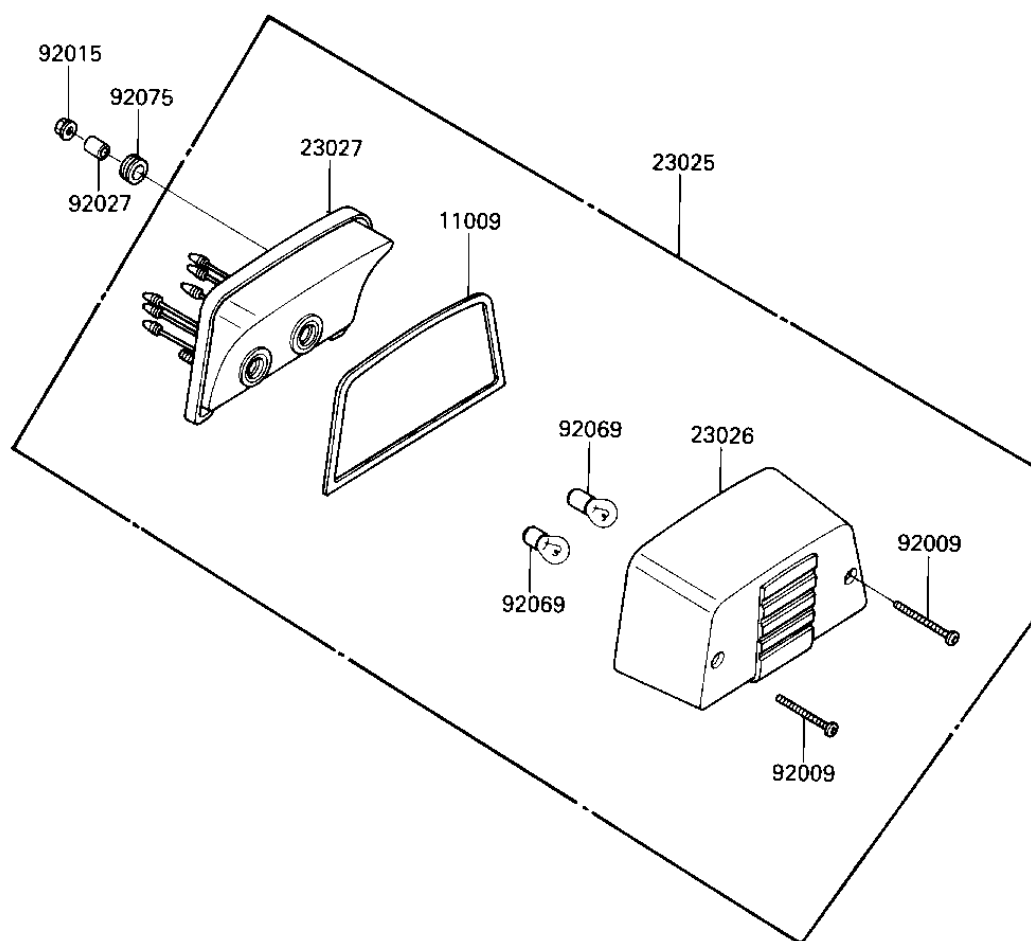

## 1984 1100 LTD Shaft PARTS DIAGRAM

TAILLIGHT

F2720-0184

## 1984 1100 LTD Shaft PARTS LIST

### TAILLIGHT

ITEM NAME	PART NUMBER	QUANTITY
GASKET,TAIL LAMP (Ref # 11009)	11009-1412	1
LAMP-TAIL (Ref # 23025)	23025-1108	1
LENS,TAIL LAMP (Ref # 23026)	23026-1057	1
BODY-COMP-TAIL LAMP (Ref # 23027)	23027-1057	1
SCREW,TAPPING,4X25 (Ref # 92009)	92009-1069	1
NUT-6MM (Ref # 92015)	92015-1078	1
COLLAR (Ref # 92027)	92027-251	1
BULB,12V 32/3CP (Ref # 92069)	92069-059	1
DAMPER RUBBER,RR FENR (Ref # 92075)	92075-209	1