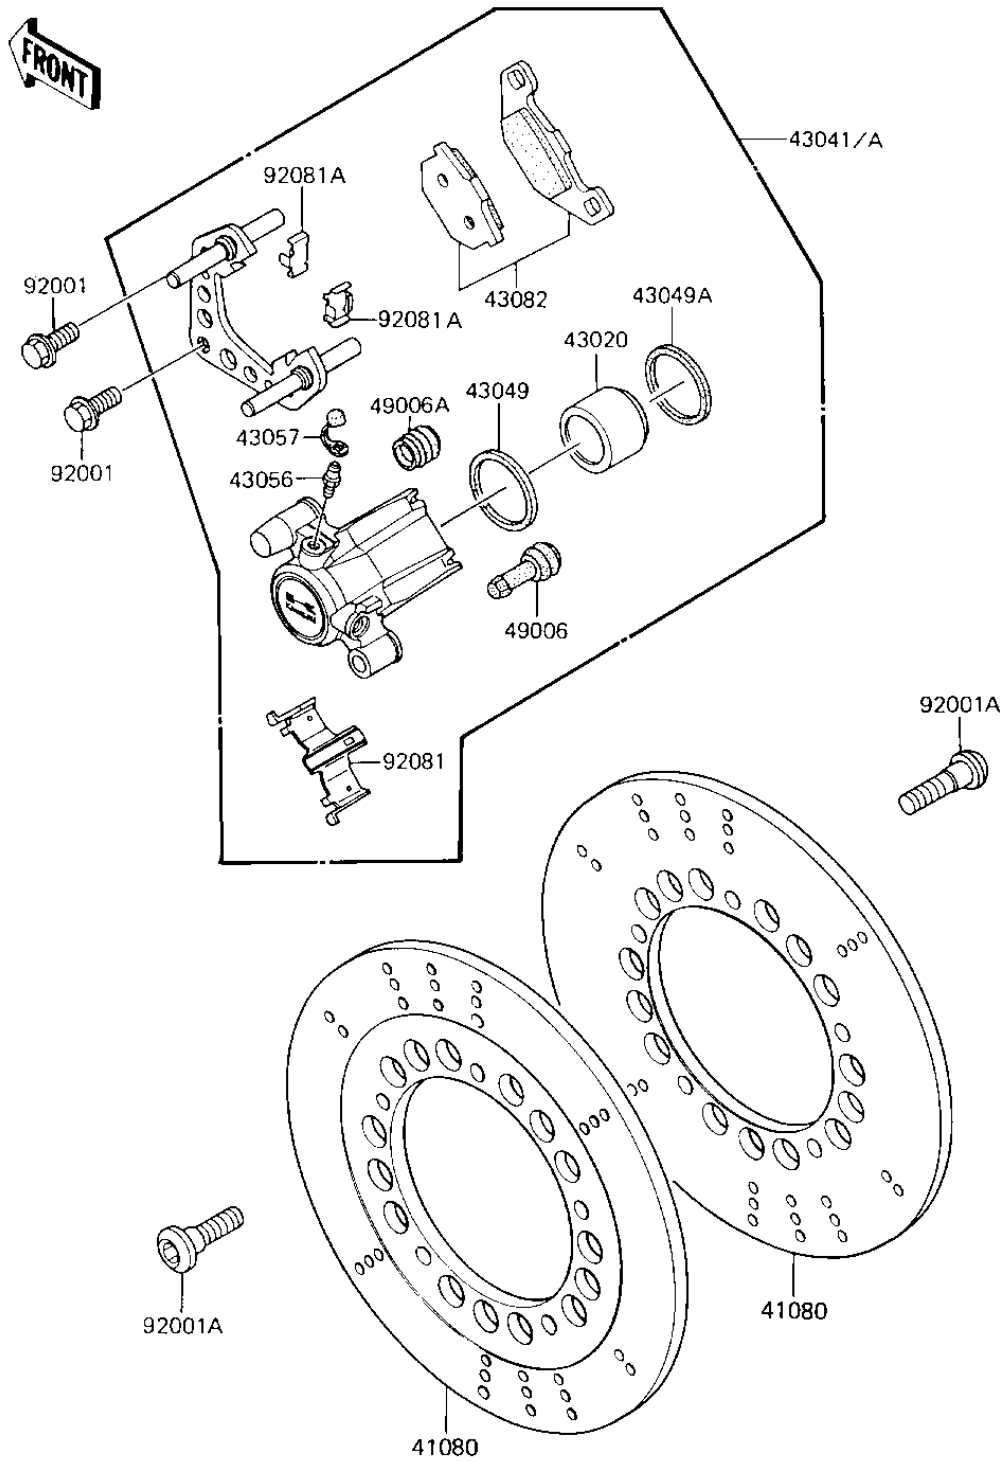

1985 1100 LTD Shaft PARTS DIAGRAM

FRONT BRAKE

F2292-0066

1985 1100 LTD Shaft PARTS LIST

FRONT BRAKE

ITEM NAME	PART NUMBER	QUANTITY
-----------	-------------	----------