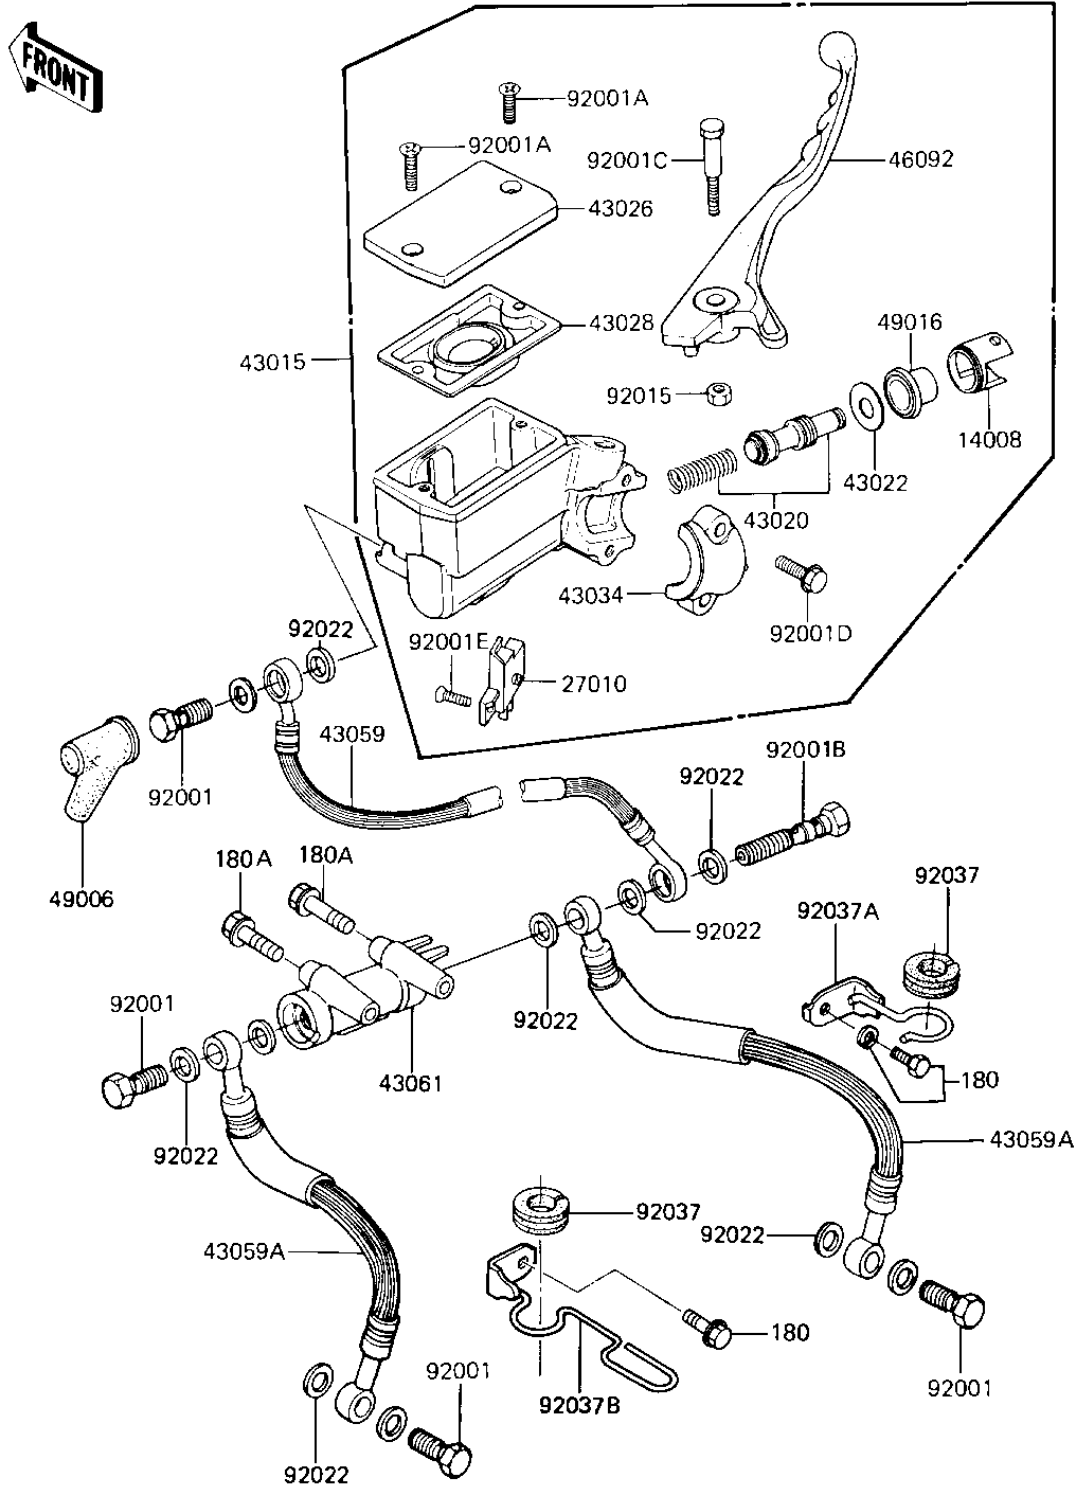

1984 1100 LTD Shaft PARTS DIAGRAM

FRONT MASTER CYLINDER

F2291-0138

1984 1100 LTD Shaft PARTS LIST

FRONT MASTER CYLINDER

ITEM NAME	PART NUMBER	QUANTITY
LINER,PISTON (Ref # 14008)	14008-1035	1
SWITCH,BRAKE (Ref # 27010)	27010-1056	1
CYLINDER-ASSY-MASTER (Ref # 43015)	43015-1089	1
PISTON-COMP-BRAKE (Ref # 43020)	43020-1079	1
STOPPER-BRAKE,PISTON (Ref # 43022)	43022-1009	1
CAP-BRAKE,FRONT (Ref # 43026)	43026-1017	1
DIAPHRAGM,MASTER CYL1 (Ref # 43028)	43028-1029	1
HOLDER,MASTER CYLINDR (Ref # 43034)	43034-1001	1
HOSE-BRAKE (Ref # 43059)	43059-1282	1
HOSE-BRAKE (Ref # 43059A)	43059-1284	1
JOINT,FR BRAKE HOSE (Ref # 43061)	43061-1002	1
LEVER-GRIP,FRONT BRAK (Ref # 46092)	46092-1027	1
BOOT,DUST (Ref # 49006)	49006-1067	1
COVER-SEAL,BRK PISTON (Ref # 49016)	49016-1041	1
BOLT,OIL,L=23 (Ref # 92001)	92002-1888	1
SCREW,COUNTERSUNK HED (Ref # 92001A)	92001-1055	1
BOLT (Ref # 92001B)	92002-1909	1
BOLT,6X37.3,BLACK (Ref # 92001C)	92001-1512	1
BOLT,W/WASHER,6X25,BL (Ref # 92001D)	92001-1513	1
SCREW-COUNTERSUNK (Ref # 92001E)	92001-1532	1
NUT,LOCK,6MM,BLACK (Ref # 92015)	92015-1191	1
WASHER-OIL BOLT (Ref # 92022)	43067-001	1
DAMPER RUBBER,CYL HSE (Ref # 92037)	43064-006	1
CLAMP (Ref # 92037A)	92037-1218	1
CLAMP,BRAKE HOSE,LH (Ref # 92037B)	92037-1308	1
BOLT 6X12 (Ref # 180)	180B0612	1
BOLT-UPSET-WS (Ref # 180A)	180B0640	1