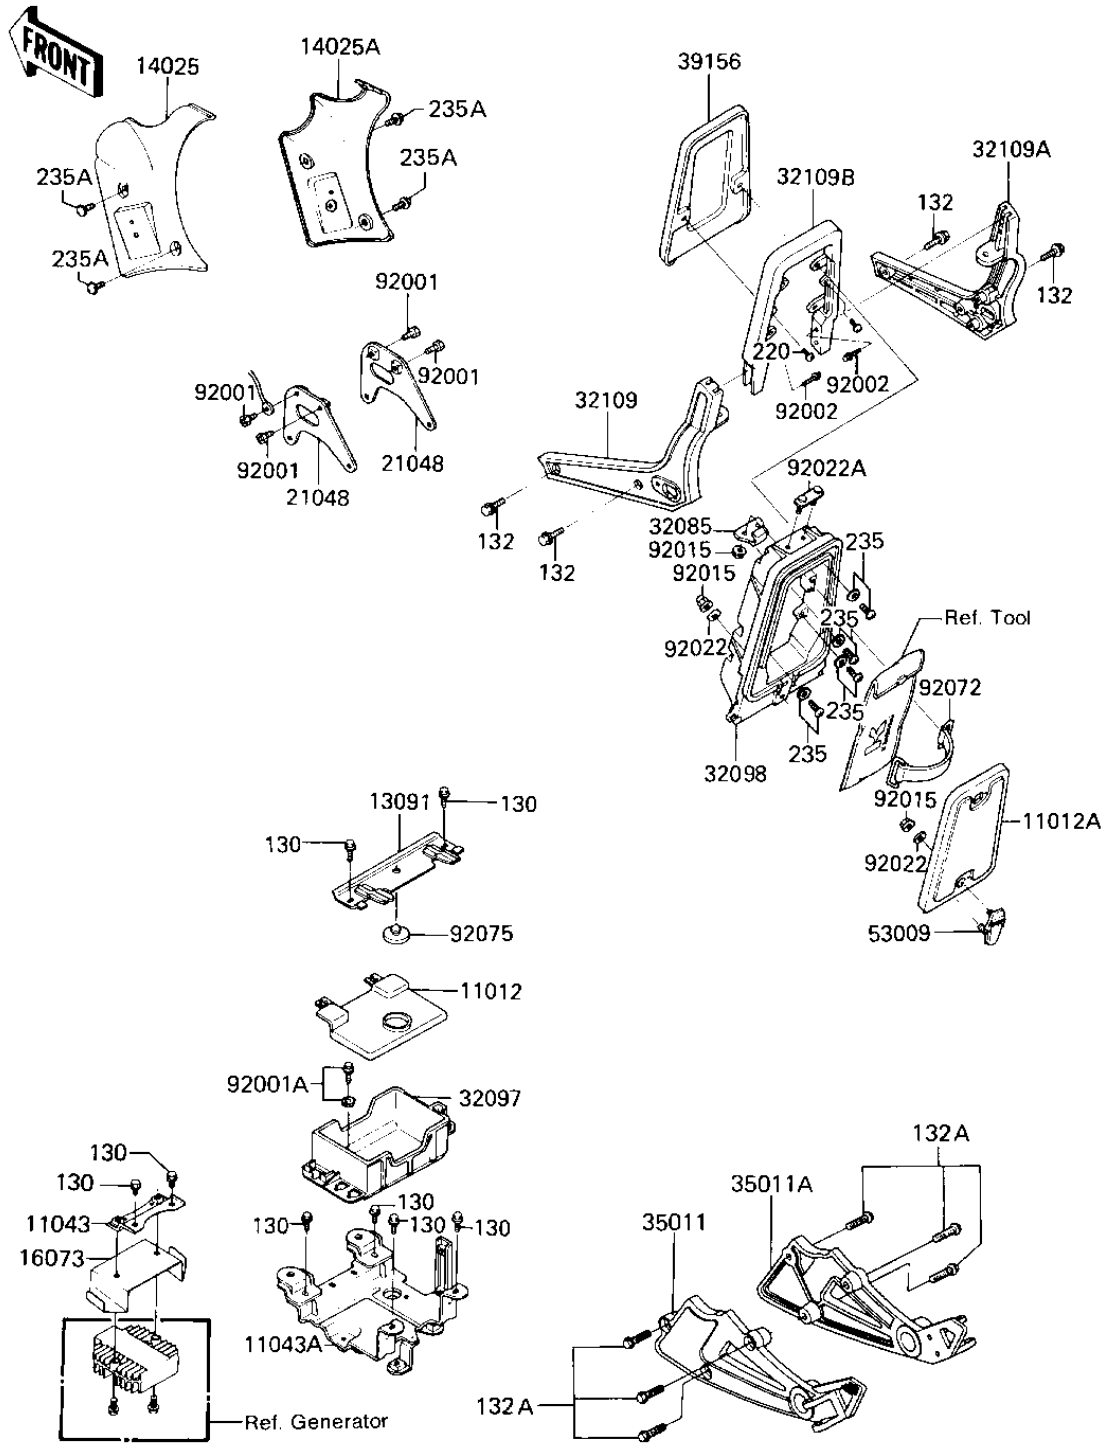

1984 1100 LTD Shaft PARTS DIAGRAM

BATTERY CASE/TOOL CASE

F2132-0132

1984 1100 LTD Shaft PARTS LIST

BATTERY CASE/TOOL CASE

ITEM NAME	PART NUMBER	QUANTITY
CAP (Ref # 11012)	11012-1383	1
CAP, TOOL CASE (Ref # 11012A)	11012-1384	1
BRACKET, REGULATOR (Ref # 11043)	11043-1546	1
BRACKET, BATTERY CASE (Ref # 11043A)	11043-1547	1
HOLDER (Ref # 13091)	13091-1291	1
COVER, FUEL TANK, LH (Ref # 14025)	14025-1844	1
COVER, FUEL TANK, RH (Ref # 14025A)	14025-1845	1
INSULATOR, REGULATOR (Ref # 16073)	16073-1052	1
PLATE, IGNITION COIL (Ref # 21048)	21048-1001	1
STOPPER (Ref # 32085)	32085-1184	1
CASE-BATTERY (Ref # 32097)	32097-1106	1
CASE-TOOL (Ref # 32098)	32098-1055	1
GRIP-FRAME, LOW, LH (Ref # 32109)	32109-1110	1
GRIP-FRAME, LOW, RH (Ref # 32109A)	32109-1111	1
GRIP-FRAME (Ref # 32109B)	32109-1112	1
STAY, MUFFLER, LH (Ref # 35011)	35011-1218	1
STAY, MUFFLER, RH (Ref # 35011A)	35011-1219	1
PAD (Ref # 39156)	39156-1052	1
HINGE, SIDEBAG (Ref # 53009)	53009-1039	1
BOLT, HEX HEAD, 6MM (Ref # 92001)	92001-137	1
BOLT, W/SP, 6X14 (Ref # 92001A)	92001-1862	1
BOLT (Ref # 92002)	92002-1352	1
NUT, LOCK 5MM (Ref # 92015)	92015-1263	1
WASHER PL 5.5X20X1.2 (Ref # 92022)	92022-104	1
WASHER (Ref # 92022A)	92022-1522	1
BAND-SPARK PLUG COVER (Ref # 92072)	92072-053	1
DAMPER RUBBER (Ref # 92075)	92075-078	1
BOLT, FLANGED, 6X10 (Ref # 130)	130B0610	1
BOLT-FLANGED-SMALL (Ref # 132)	132J0820	1

1984 1100 LTD Shaft PARTS LIST

BATTERY CASE/TOOL CASE

ITEM NAME	PART NUMBER	QUANTITY
BOLT-FLANGED-SMALL (Ref # 132A)	132J0830	1
SCREW PAN HEAD 5X8 (Ref # 220)	220B0508	1
SCREW-PAN-WP-CROS (Ref # 235)	235B0510	1
SCREW-PAN-WP-CROS (Ref # 235A)	235C0614	1