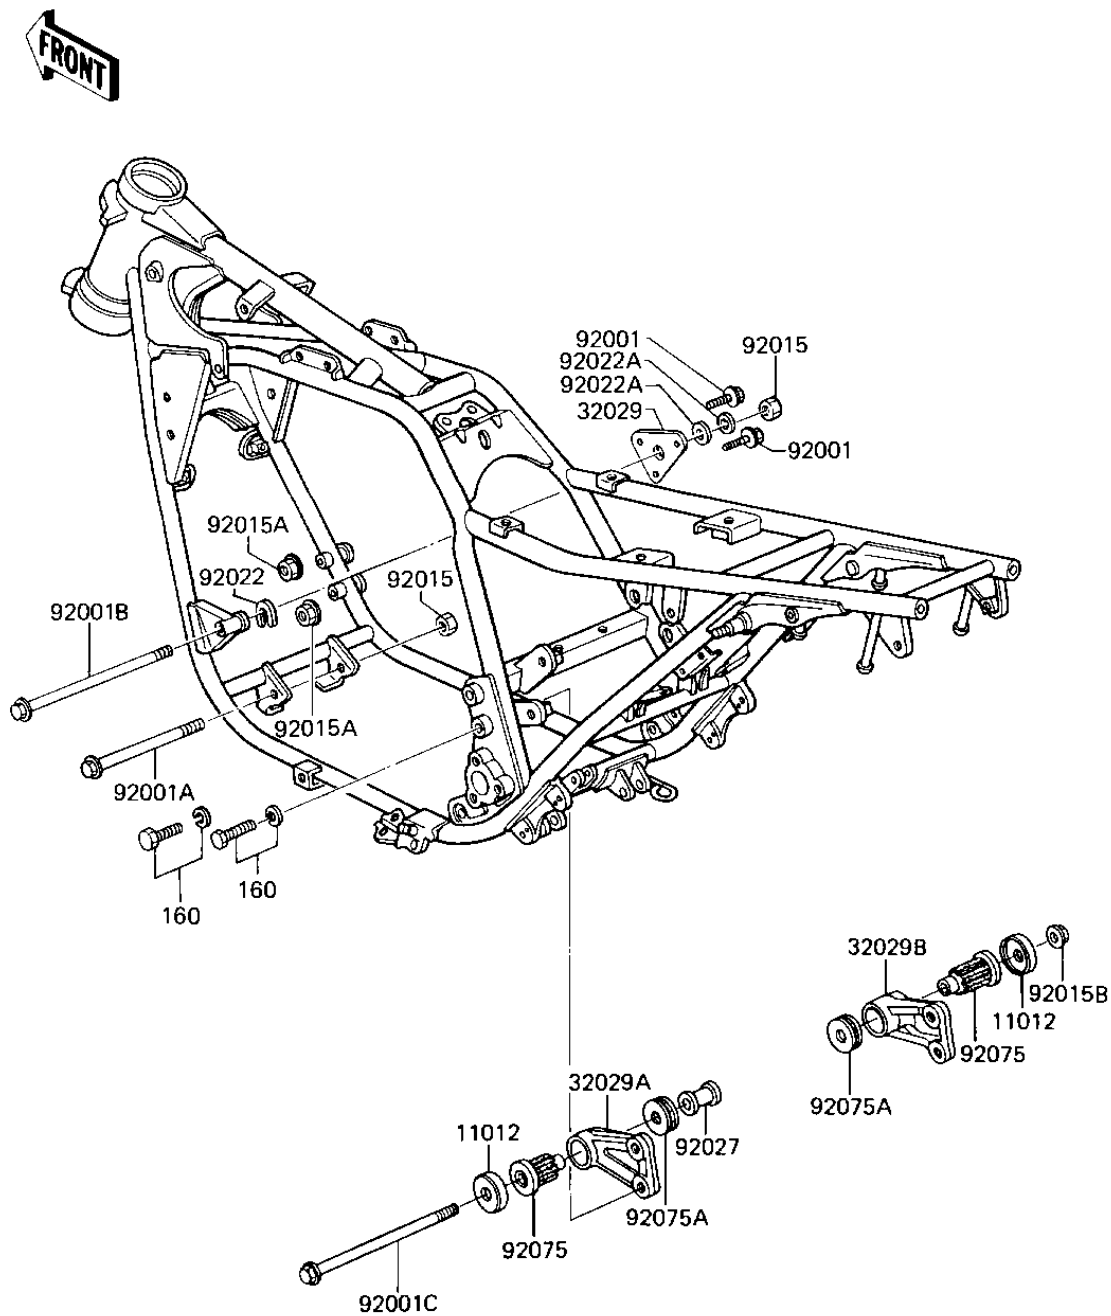

1985 1100 LTD Shaft PARTS DIAGRAM

FRAME FITTINGS

F2131-0184

1985 1100 LTD Shaft PARTS LIST

FRAME FITTINGS

ITEM NAME	PART NUMBER	QUANTITY
-----------	-------------	----------