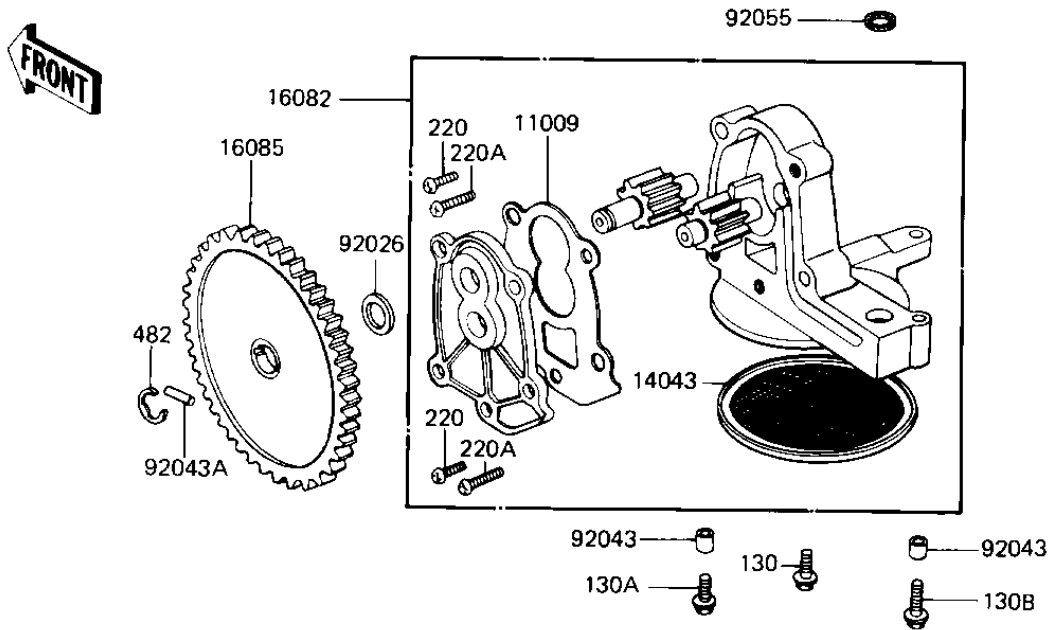

1985 1100 LTD Shaft PARTS DIAGRAM

OIL PUMP/OIL FILTER

E1710-0060

1985 1100 LTD Shaft PARTS LIST

OIL PUMP/OIL FILTER

ITEM NAME	PART NUMBER	QUANTITY
-----------	-------------	----------