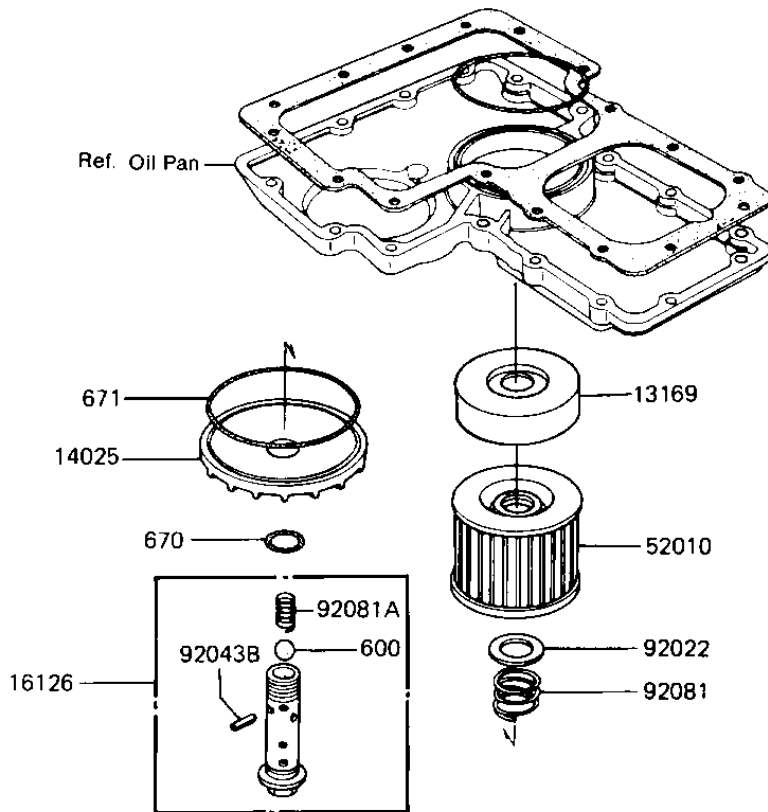

1985 1100 LTD Shaft PARTS DIAGRAM

OIL PUMP/OIL FILTER

E1710-0060

1985 1100 LTD Shaft PARTS LIST

OIL PUMP/OIL FILTER

ITEM NAME	PART NUMBER	QUANTITY
-----------	-------------	----------