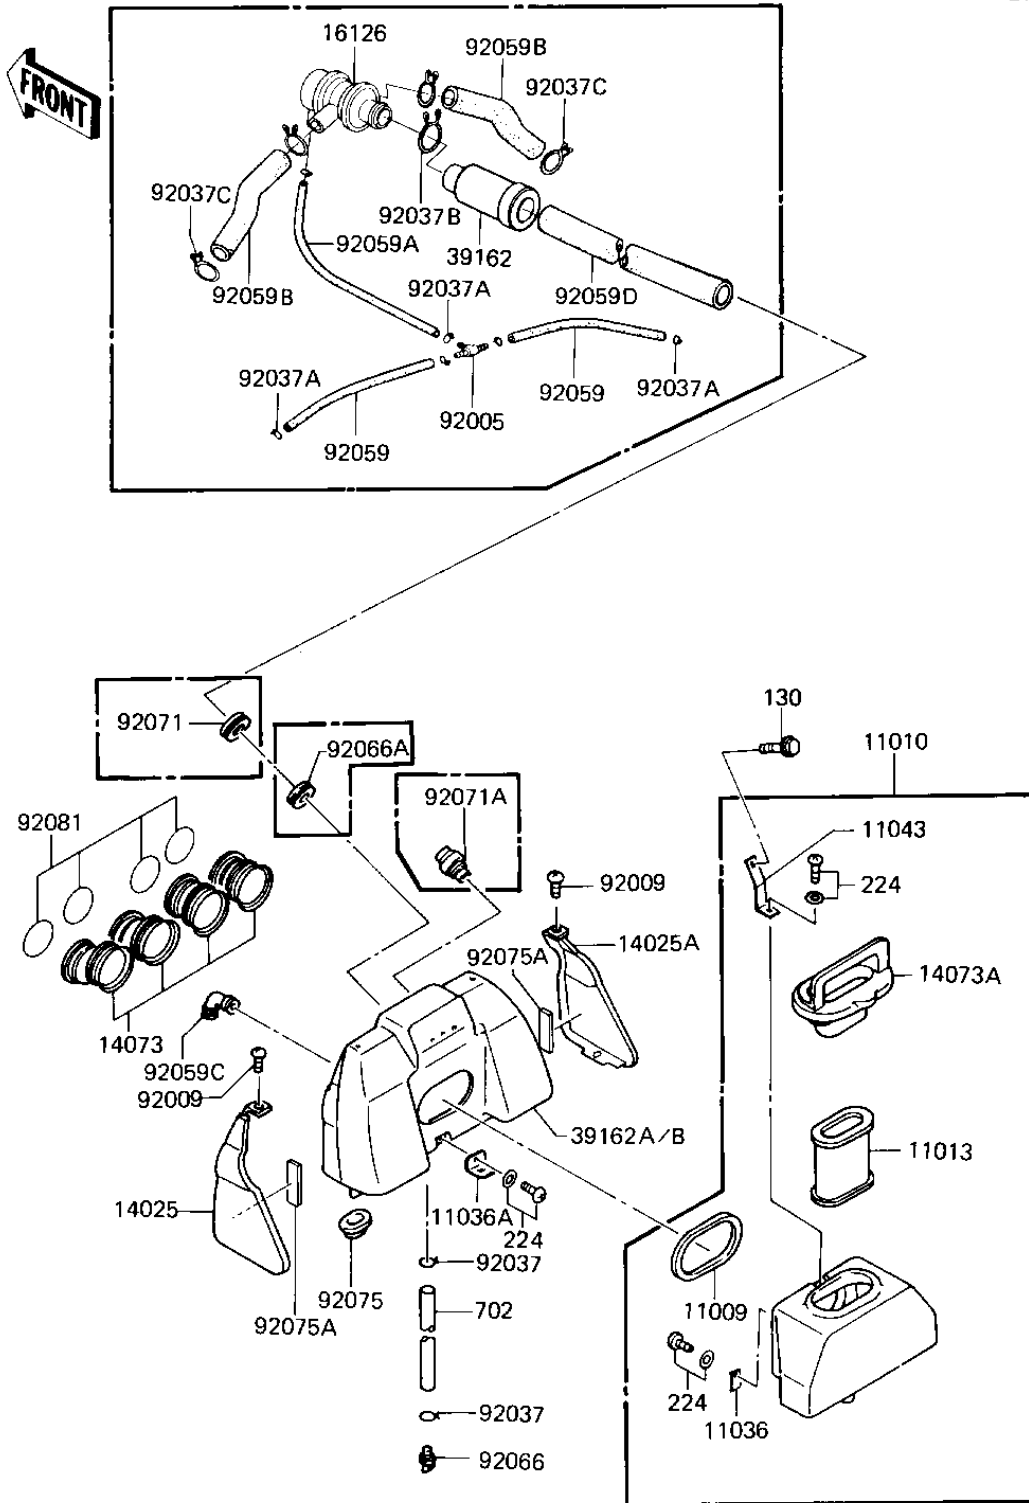

1984 1100 LTD Shaft PARTS DIAGRAM

AIR CLEANER

E1130-0183

1984 1100 LTD Shaft PARTS LIST

AIR CLEANER

ITEM NAME	PART NUMBER	QUANTITY
GASKET,AIR FILTER (Ref # 11009)	11009-1403	1
FILTER-ASSY-AIR (Ref # 11010)	11010-1224	1
ELEMENT,AIR CLNR (Ref # 11013)	11013-1040	1
BRACKET-A,FILTER CASE (Ref # 11036)	11036-1456	1
BRACKET-A,SILENCER (Ref # 11036A)	11036-1458	1
BRACKET,AIR FILTER,UP (Ref # 11043)	11043-1554	1
COVER,INTAKE SILENCER (Ref # 14025)	14025-1846	1
COVER,INTAKE SILENCER (Ref # 14025A)	14025-1847	1
DUCT,AIR FILTER,OUTLE (Ref # 14073)	14073-1048	1
DUCT,AIR FILTER (Ref # 14073A)	14073-1173	1
VALVE ASSY,AIR SWITCH (Ref # 16126)	16126-1014	1
SILENCER (Ref # 39162)	39162-1003	1
SILENCER-INTAKE (Ref # 39162A)	39162-1053	1
SILENCER-INTAKE (Ref # 39162B)	39162-1055	1
FITTING,TUBE (Ref # 92005)	92005-1017	1
SCREW,TAPPING,5X12 (Ref # 92009)	92009-1319	1
CLAMP FUEL PIPE (Ref # 92037)	92037-010	1
CLAMP-PIPE (Ref # 92037A)	92037-072	1
CLAMP (Ref # 92037B)	92037-1076	1
CLAMP,BREATHER TUBE (Ref # 92037C)	92037-213	1
TUBE,VACUUM,LONG (Ref # 92059)	92059-1162	2
TUBE,14X20X89 (Ref # 92059B)	92059-1155	1
TUBE,AIR FILTER (Ref # 92059C)	92059-1156	1
TUBE,14X20X340 (Ref # 92059D)	92059-1171	1
PLUG,DRAIN,AIR FILTER (Ref # 92066)	92066-1121	1
PLUG (Ref # 92066A)	92074-027	1
GROMMET,AIR FILTER (Ref # 92071)	92071-1042	1
GROMMET,AIR FILTER (Ref # 92071A)	92071-1112	1
DAMPER,SILENCER DRAIN (Ref # 92075)	92075-1632	1

1984 1100 LTD Shaft PARTS LIST

AIR CLEANER

ITEM NAME	PART NUMBER	QUANTITY
DAMPER,AIR FILTER COV (Ref # 92075A)	92075-1658	1
SPRING,COIL,BLACK (Ref # 92081)	92081-1457	1
BOLT (Ref # 130)	130B0614	1
SCREW-PAN-WP-CROS (Ref # 224)	224B0514	1
TUBE-RUBBER 5X400 (Ref # 702)	702A05400	1