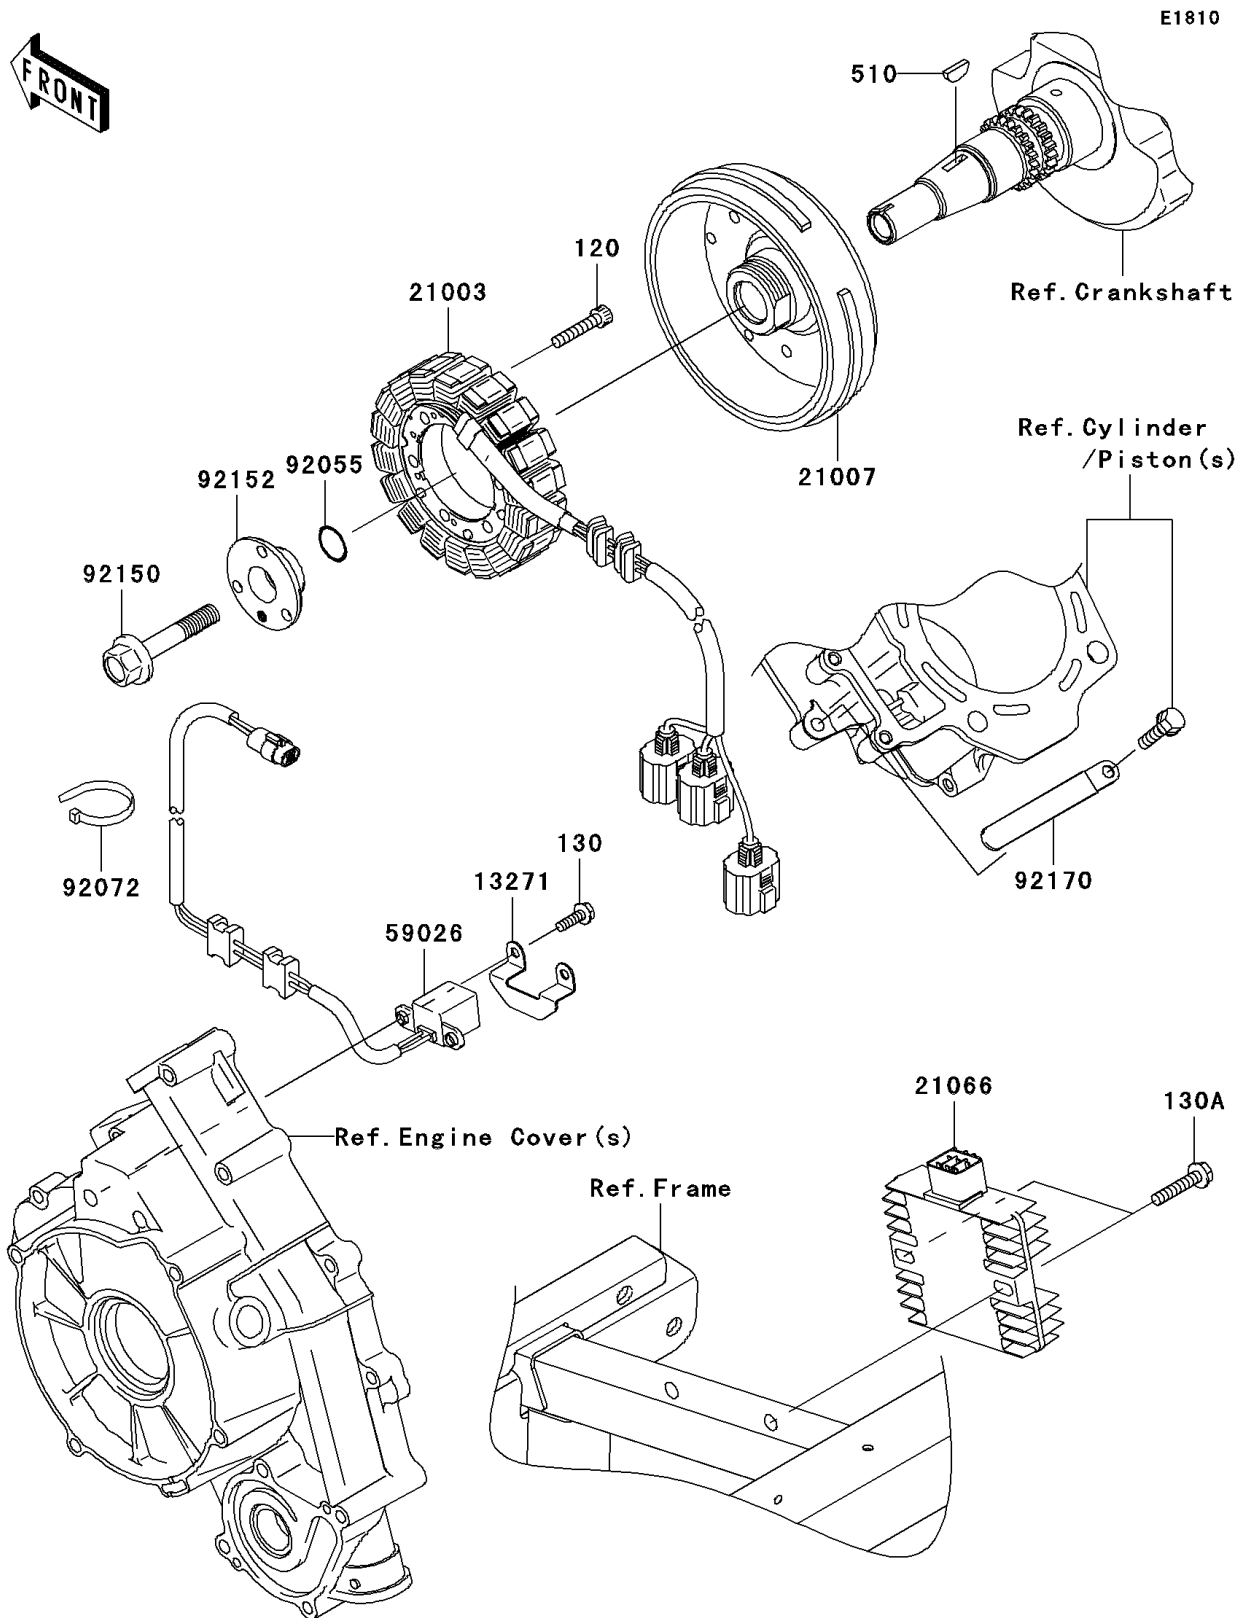

2008 Teryx® 750 4x4 NRA Outdoors™ PARTS DIAGRAM

Generator

2008 Teryx® 750 4x4 NRA Outdoors™ PARTS LIST

Generator

ITEM NAME	PART NUMBER	QUANTITY
BOLT-SOCKET,6X28 (Ref # 120)	120CA0628	1
BOLT-FLANGED,5X16 (Ref # 130)	130BA0516	1
BOLT-FLANGED,6X30 (Ref # 130A)	130BB0630	1
KEY-WOODRUFF (Ref # 510)	510A4200	1
PLATE (Ref # 13271)	13271-1369	1
STATOR (Ref # 21003)	21003-0077	1
ROTOR (Ref # 21007)	21007-1367	1
REGULATOR-VOLTAGE (Ref # 21066)	21066-0030	1
COIL-PULSING (Ref # 59026)	59026-1159	1
RING-O,19.8X2.2 (Ref # 92055)	92055-1215	1
BAND,L=188 (Ref # 92072)	92072-1239	1
BOLT,12X65 (Ref # 92150)	92150-1987	1
COLLAR,20X51X17 (Ref # 92152)	92152-1467	1
CLAMP (Ref # 92170)	92170-1925	1