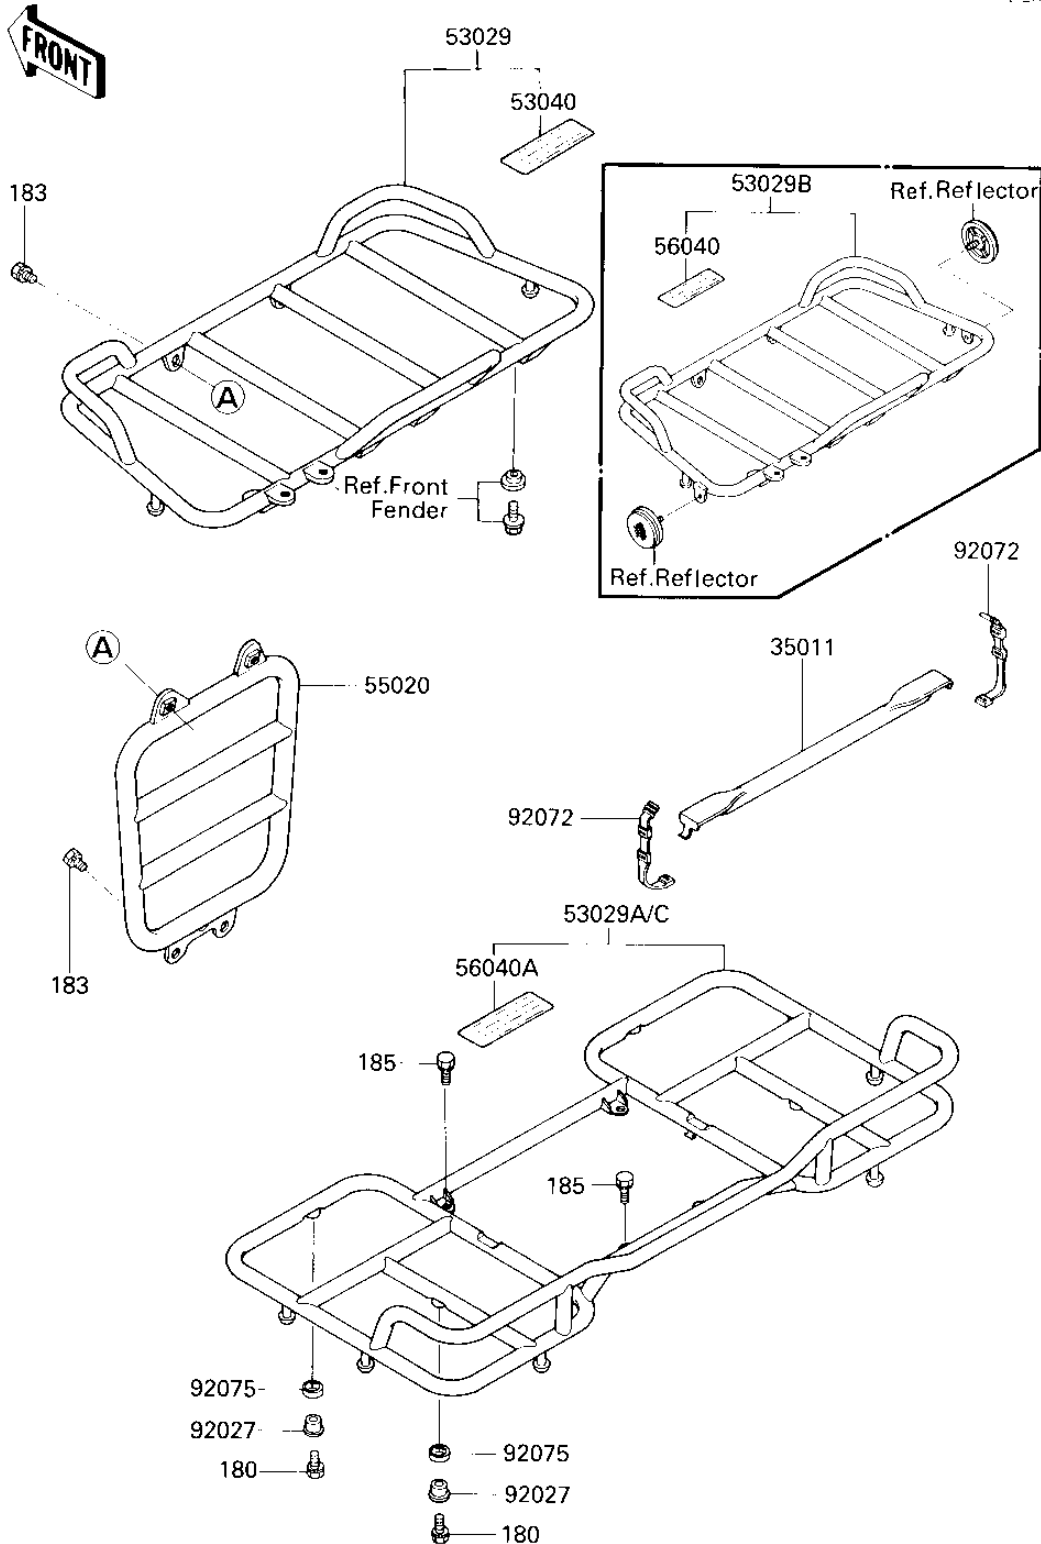

1986 Bayou® 300 PARTS DIAGRAM

CARRIERS

F2420-10002

1986 Bayou® 300 PARTS LIST

CARRIERS

ITEM NAME	PART NUMBER	QUANTITY
STAY (Ref # 35011)	35011-1257	1
CARRIER,FR (Ref # 53029)	53029-1077	1
CARRIER,RR (Ref # 53029A)	53029-1075	2
CARRIER,FR (Canada) (Ref # 53029B)	53029-1067	1
GUARD,FR (Ref # 55020)	55020-1193	1
LABEL-WARNING,FRONT C (Ref # 56040)	56040-1147	1
LABEL-WARNING,REAR CA (Ref # 56040A)	56040-1148	1
COLLAR (Ref # 92027)	92027-1906	1
BAND,STAY (Ref # 92072)	92072-1209	1
DAMPER (Ref # 92075)	92075-1763	1
BOLT-UPSET-WS (Ref # 180)	180D0618	1
BOLT-UPSET-WS-SMALL (Ref # 183)	183J0816	1
BOLT-UPSET-WSP-SMALL (Ref # 185)	185C0816	1