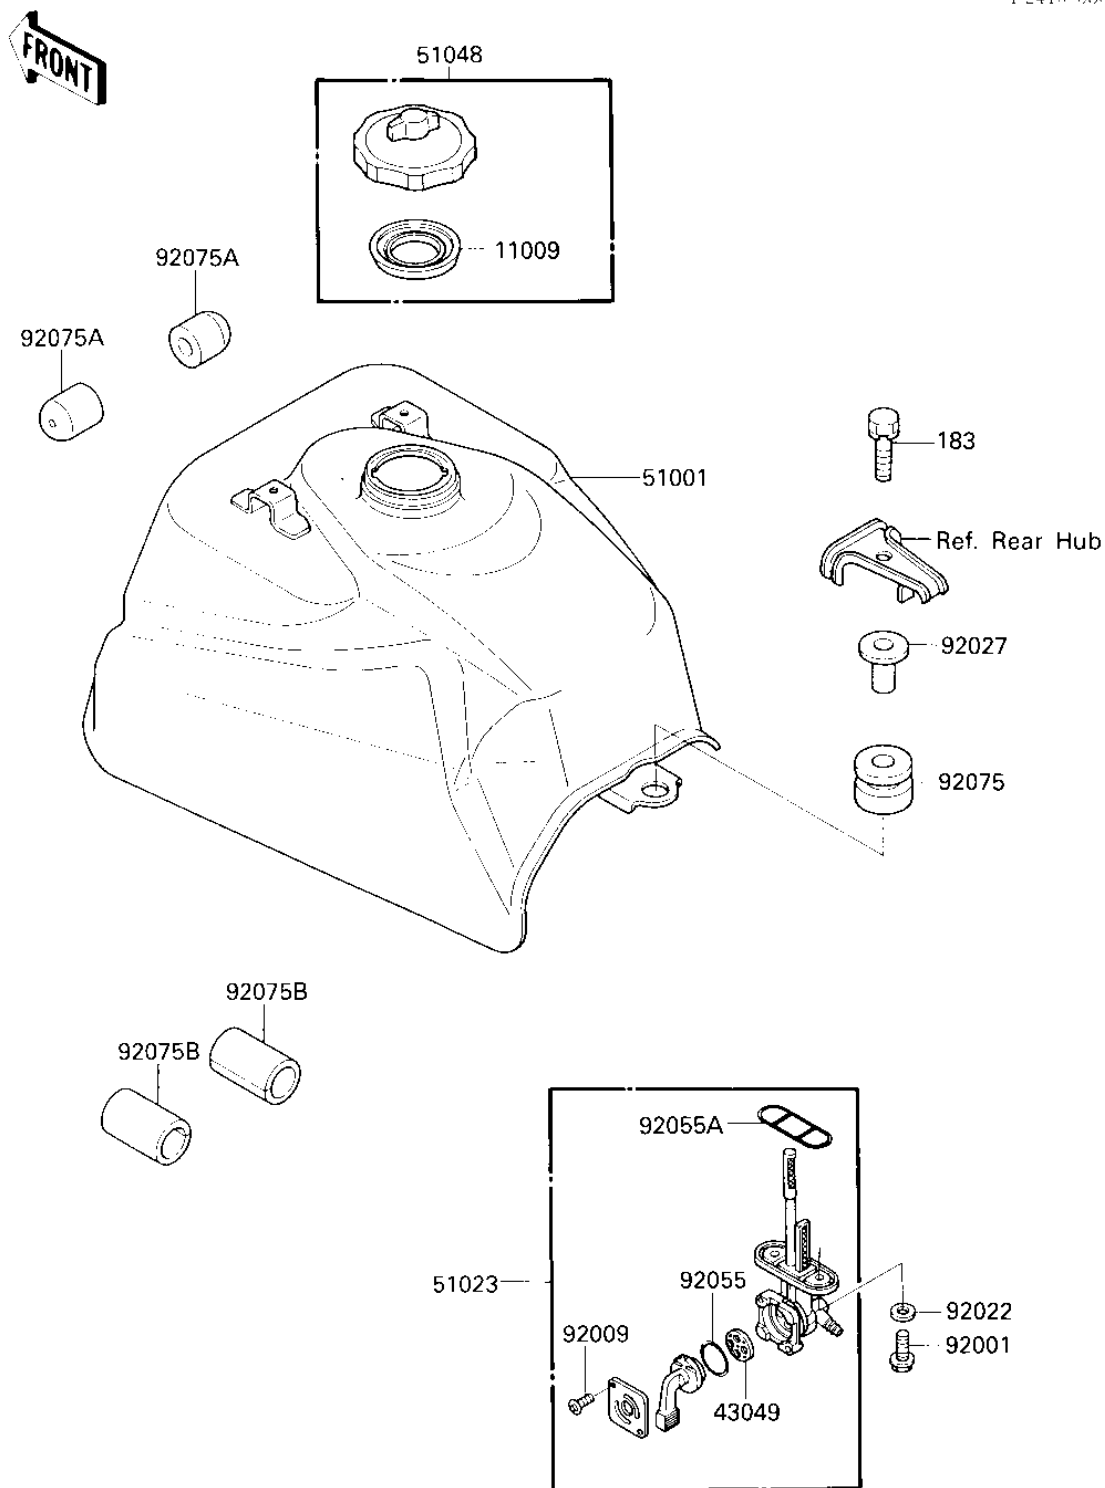

1986 Bayou® 300 PARTS DIAGRAM

FUEL TANK

F2410-0307

1986 Bayou® 300 PARTS LIST

FUEL TANK

ITEM NAME	PART NUMBER	QUANTITY
GASKET,FUEL TANK CAP (Ref # 11009)	51059-006	1
PACKING,FUEL TAP VALV (Ref # 43049)	43049-1017	1
TANK-COMP-FUEL (Ref # 51001)	51001-1210	1
TAP-ASSY,FUEL (Ref # 51023)	51023-1141	1
CAP-ASSY-TANK,FUEL (Ref # 51048)	51048-1068	1
BOLT,6X20,FUEL TAP (Ref # 92001)	92001-1091	1
SCREW PAN HEAD 3X5 (Ref # 92009)	220B0305A	1
WASHER-PLAIN (Ref # 92022)	92022-183	1
COLLAR,FUEL TANK FITT (Ref # 92027)	92027-1134	1
"O" RING,FUEL TAP LEV (Ref # 92055)	92055-1111	1
"O" RING,FUEL TANK (Ref # 92055A)	92055-1112	1
DAMPER RUBB TANK REAR (Ref # 92075)	92075-030	1
DAMPER RUBBER (Ref # 92075A)	92075-044	1
DAMPER,FUEL TANK,FR (Ref # 92075B)	92075-1369	1
BOLT-UPSET-WS-SMALL (Ref # 183)	183D0835	1