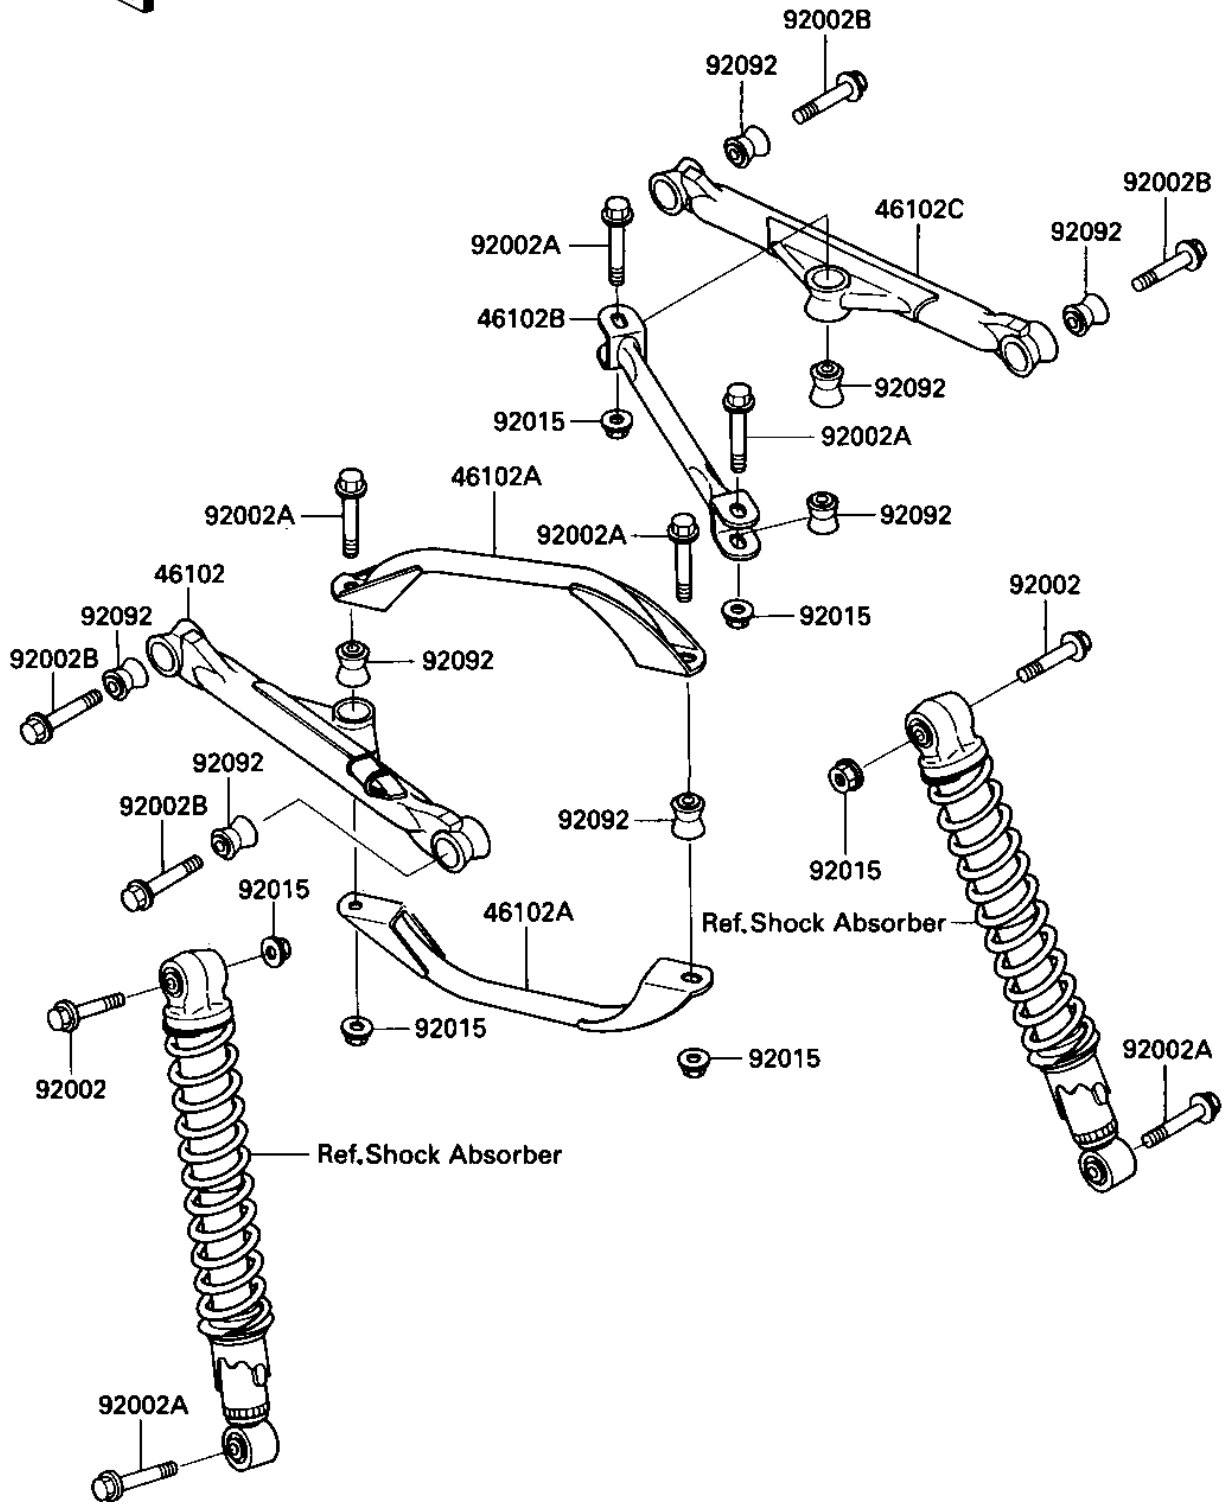

1986 Bayou[®] 300 PARTS DIAGRAM

REAR SUSPENSION

F2153-0001

1986 Bayou® 300 PARTS LIST

REAR SUSPENSION

ITEM NAME	PART NUMBER	QUANTITY
ROD,SUSPENSION,RR (Ref # 46102)	46102-1147	1
ROD,SUSPENSION,RR (Ref # 46102A)	46102-1148	1
ROD,SUSPENSION,RR (Ref # 46102B)	46102-1149	1
ROD (Ref # 46102C)	46102-1158	1
BOLT,FLANGED,10X46.5 (Ref # 92002)	92002-1528	1
BOLT,FLANGED,10X53.5 (Ref # 92002A)	92002-1529	2
NUT,LOCK,10MM (Ref # 92015)	92015-1522	1
BUSHING-RUBBER (Ref # 92092)	92092-1056	1