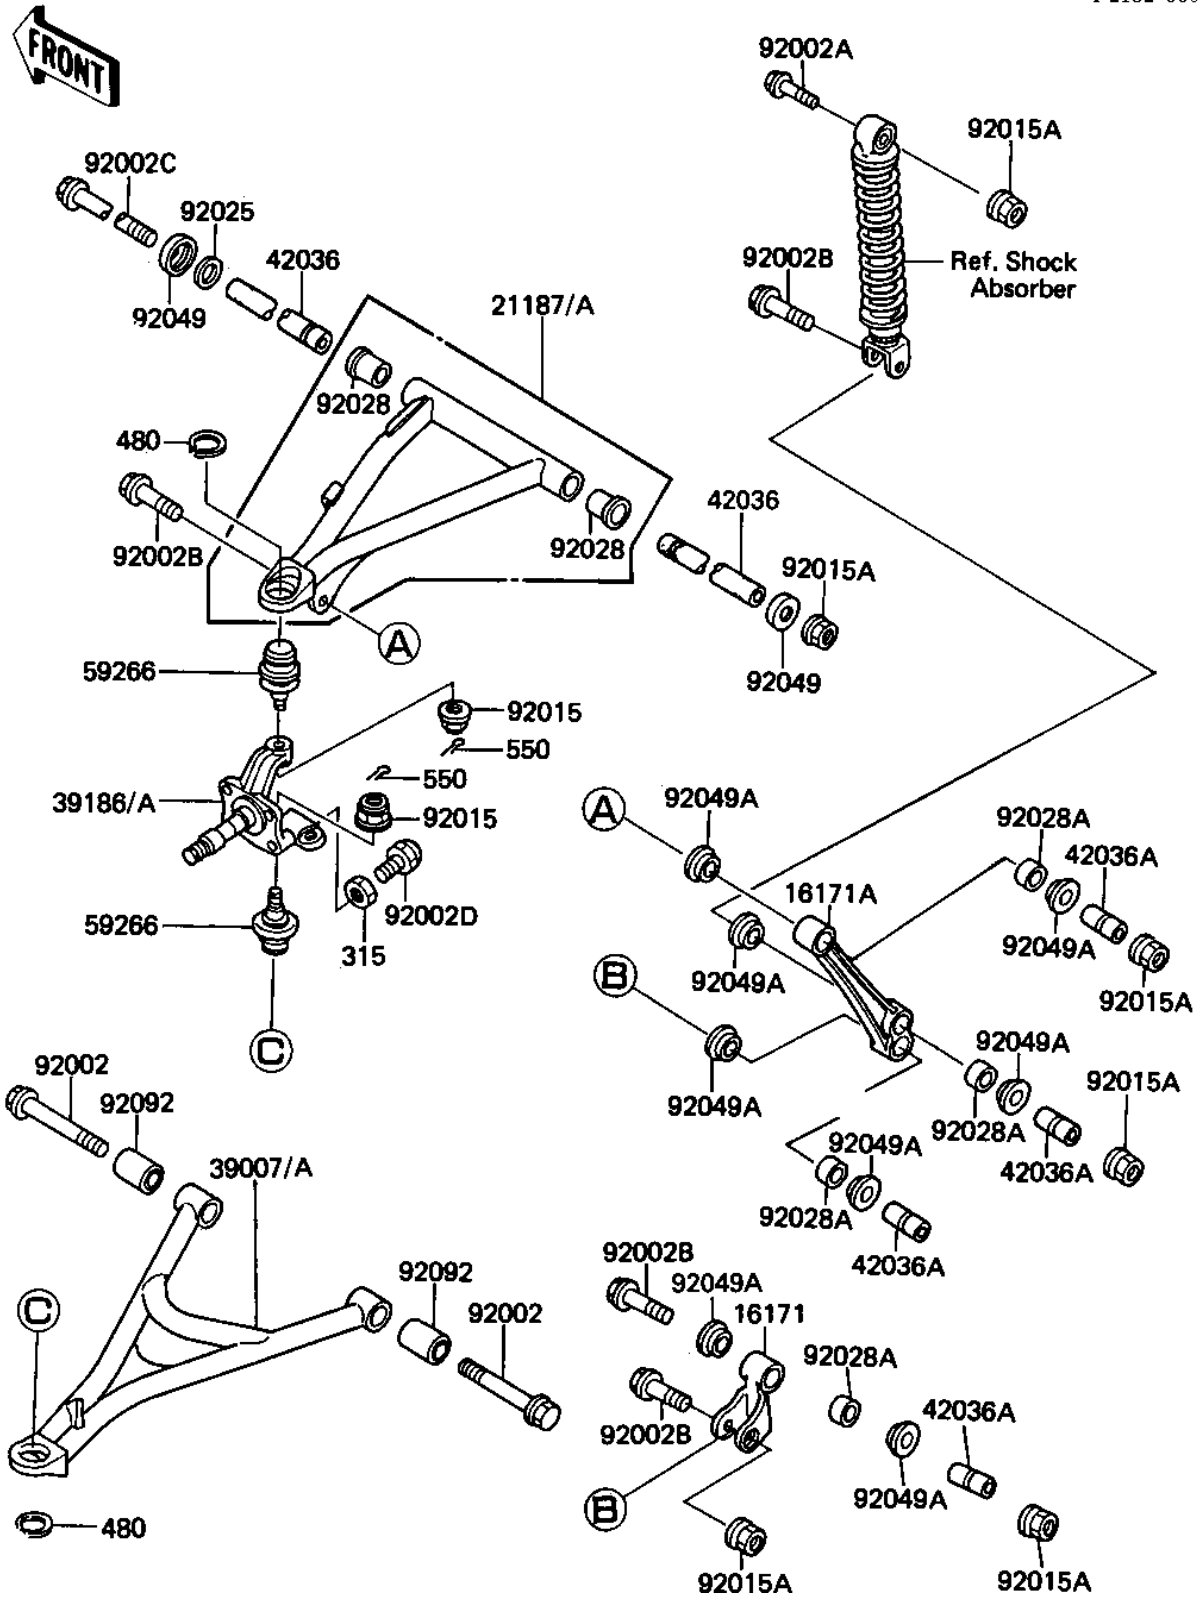

1986 Bayou[®] 300 PARTS DIAGRAM

FRONT SUSPENSION

F2152-0001

1986 Bayou® 300 PARTS LIST

FRONT SUSPENSION

ITEM NAME	PART NUMBER	QUANTITY
LINK,SUSPENSION,FR,LW (Ref # 16171)	16171-1052	1
LINK,SUSPENSION,FR,UP (Ref # 16171A)	16171-1055	1
ARM-ASSY,SUSPENSION,F (Ref # 21187)	21187-1051	1
ARM-ASSY,SUSPENSION,F (Ref # 21187A)	21187-1052	1
ARM-SUSP,FR,LH,LWR (Ref # 39007)	39007-1076	1
ARM-SUSP,FR,RH,LWR (Ref # 39007A)	39007-1077	1
KNUCKLE,LH (Ref # 39186)	39186-1054	1
KNUCKLE,RH (Ref # 39186A)	39186-1055	1
SLEEVE,SUSPENSION ARM (Ref # 42036)	42036-1160	1
SLEEVE (Ref # 42036A)	42036-1176	1
JOINT-BALL (Ref # 59266)	59266-1060	1
BOLT,FLANGED,12X60 (Ref # 92002)	92002-1456	1
BOLT,FLANGED,10X46.5 (Ref # 92002A)	92002-1528	1
BOLT,FLANGED,10X53.5 (Ref # 92002B)	92002-1529	1
BOLT,FLANGED,10X291.5 (Ref # 92002C)	92002-1549	1
BOLT,8X30 (Ref # 92002D)	92002-1559	1
NUT,LOCK,FLANGED,10MM (Ref # 92015)	92015-1338	1
NUT,LOCK,10MM (Ref # 92015A)	92015-1522	1
SHIM (Ref # 92025)	92025-1678	1
BUSHING,KNUCKLE (Ref # 92028)	92028-1318	1
BUSHING,SUSPENSION LI (Ref # 92028A)	92028-1373	1
SEAL-OIL,KNUCKLE (Ref # 92049)	92049-1198	1
SEAL-OIL,MHA17245.7F (Ref # 92049A)	92049-1223	1
BUSHING-RUBBER (Ref # 92092)	92092-1057	1
NUT-HEX-FINE (Ref # 315)	315J1000	1
CIRCRIP-TYPE-C (Ref # 480)	480J3200	1
PIN COTTER 2.0X15 (Ref # 550)	550D2015	1