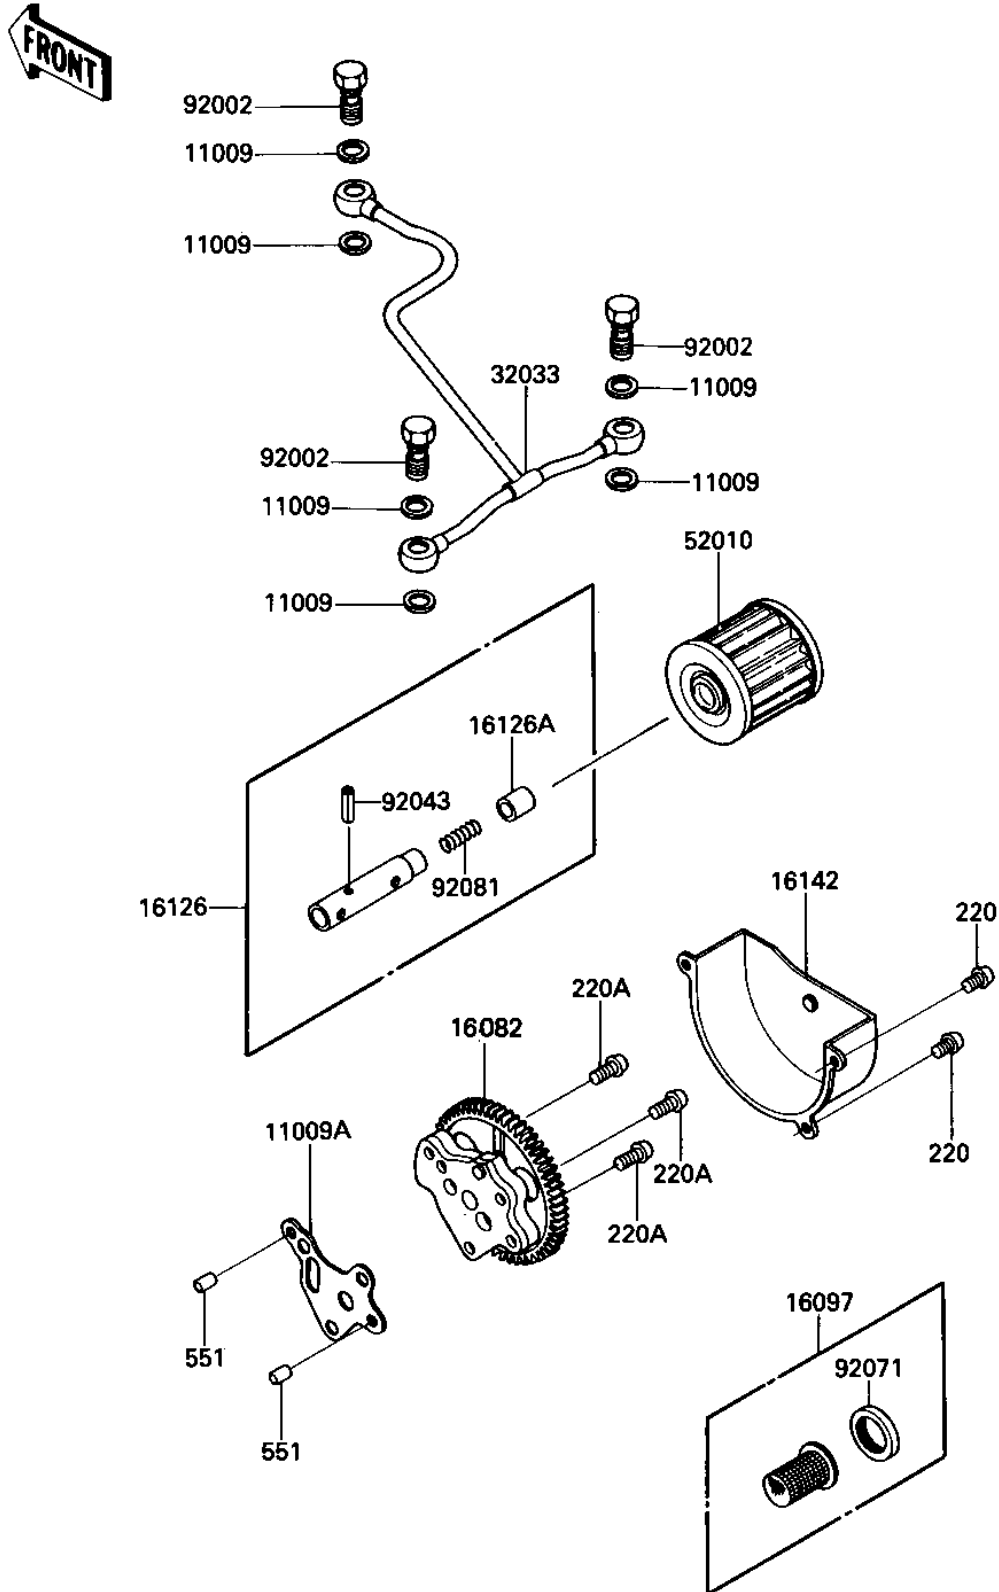

1986 Bayou® 300 PARTS DIAGRAM

OIL PUMP/OIL FILTER

E1710-0074

1986 Bayou® 300 PARTS LIST

OIL PUMP/OIL FILTER

ITEM NAME	PART NUMBER	QUANTITY
GASKET,10X14.5X1.5 (Ref # 11009)	11009-1105	1
GASKET,OIL PUMP (Ref # 11009A)	11009-1520	1
PUMP-ASSY-OIL (Ref # 16082)	16082-1068	1
STRAINER ASSY,OIL (Ref # 16097)	16097-1001	1
BOLT ASSY,OIL FILTER (Ref # 16126)	16156-002	1
PISTON (Ref # 16126A)	92136-002	1
COVER-PUMP (Ref # 16142)	16142-1064	1
PIPE,OIL (Ref # 32033)	32033-1744	1
FILTER,OIL (Ref # 52010)	16099-004	1
BOLT,OIL,L=23 (Ref # 92002)	92002-1888	1
SPRING PIN (Ref # 92043)	92043-123	1
GROMMET,OIL STRAINER (Ref # 92071)	92071-100	1
SPRING,PISTON (Ref # 92081)	92081-043	1
SCREW PAN HEAD 6X12 (Ref # 220)	220B0612	1
SCREW PAN HEAD 6X25 (Ref # 220A)	220B0625	1
PIN,DOWEL,6X8 (Ref # 551)	551A0608	1