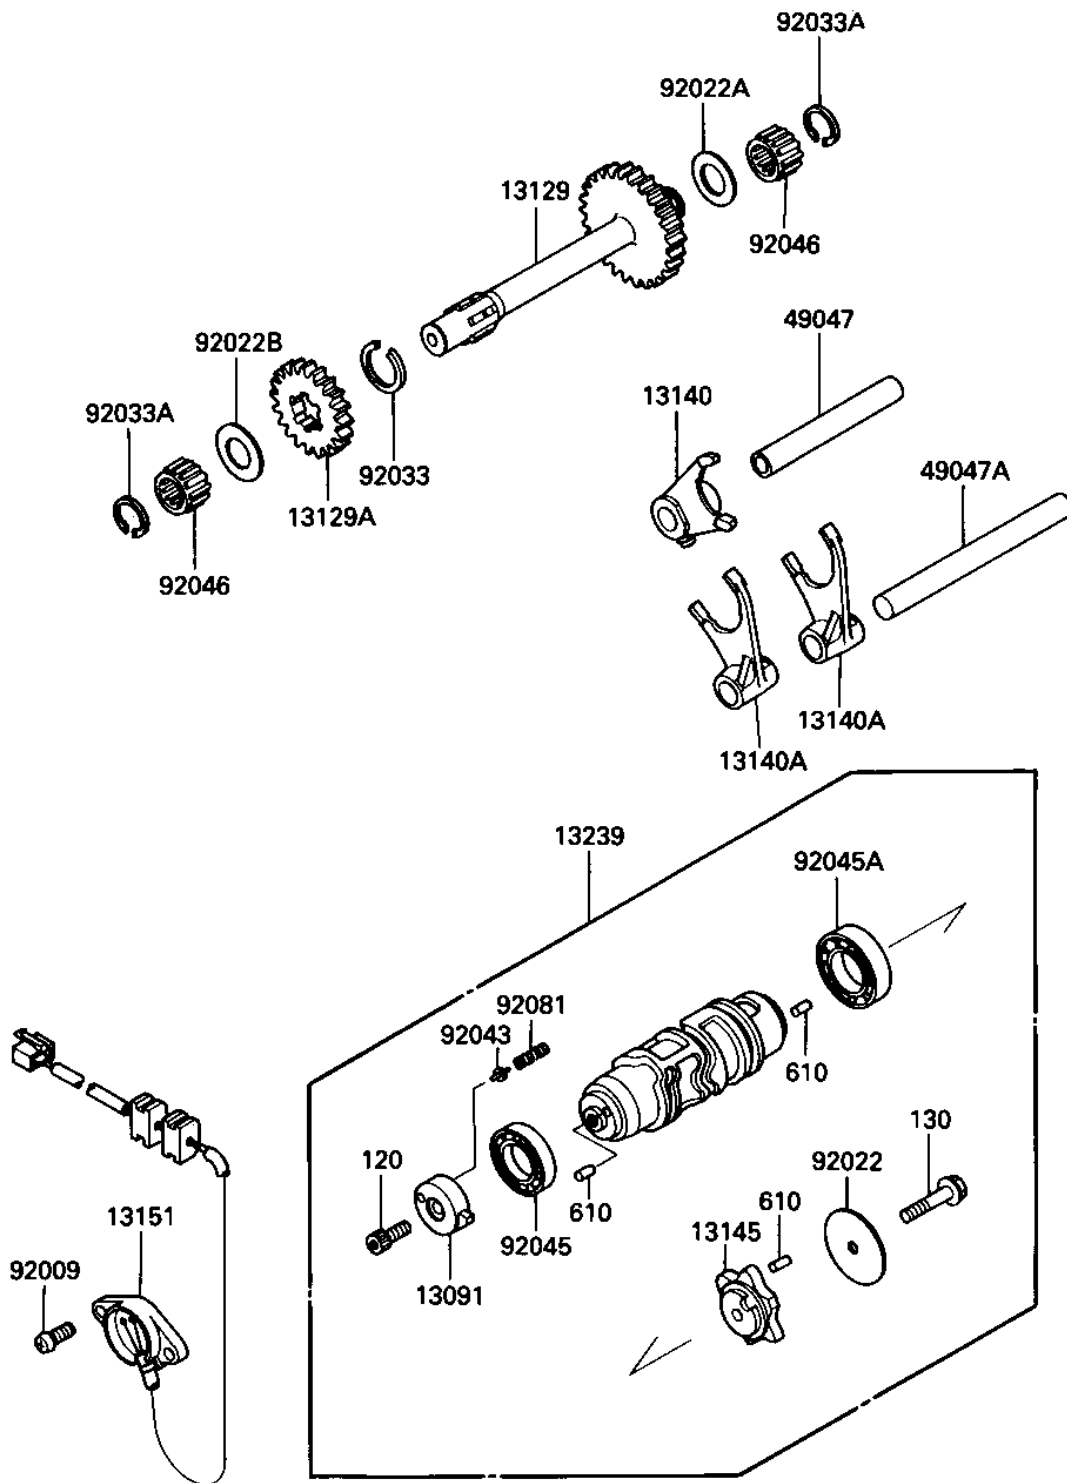

1986 Bayou® 300 PARTS DIAGRAM

GEAR CHANGE DRUM & FORKS

E1362-0104

1986 Bayou® 300 PARTS LIST

GEAR CHANGE DRUM & FORKS

ITEM NAME	PART NUMBER	QUANTITY
HOLDER,NEUTRAL SWITCH (Ref # 13091)	13091-1474	1
GEAR-REVERSE (Ref # 13129)	13129-1705	1
GEAR-REVERSE,20T (Ref # 13129A)	13129-1706	1
FORK-SHIFT (Ref # 13140)	13140-1134	1
FORK-SHIFT (Ref # 13140A)	13140-1135	1
CAM-CHANGE DRUM (Ref # 13145)	13145-1057	1
SWITCH-COMP,NEUTRAL (Ref # 13151)	13151-1056	1
DRUM-ASSY-CHANGE (Ref # 13239)	13239-1142	1
ROD,SHIFT 93.7M/M (Ref # 49047)	49047-1003	1
ROD-SHIFT (Ref # 49047A)	49047-1062	1
SCREW,5X14 (Ref # 92009)	92009-1341	1
WASHER,6.2X38X1.2 (Ref # 92022)	92022-1500	1
WASHER,17.3X28X1.0 (Ref # 92022A)	92022-255	1
WASHER,PLAIN (Ref # 92022B)	92022-270	1
CIRCLIP,25MM (Ref # 92033)	92033-025	1
CIRCLIP,16MM (Ref # 92033A)	92033-032	1
PIN (Ref # 92043)	92043-1287	1
BEARING-BALL,6805 (Ref # 92045)	92045-1122	1
BEARING-BALL,6905X1 (Ref # 92045A)	92045-1150	1
BEARING-NEEDLE (Ref # 92046)	92046-1184	1
SPRING (Ref # 92081)	92081-1763	1
BOLT-SOCKET,6X16,BLAC (Ref # 120)	120S0616	1
BOLT,FLANGED,6X30 (Ref # 130)	130G0630	1
PIN DOWEL 4X10 (Ref # 610)	610A0410	1