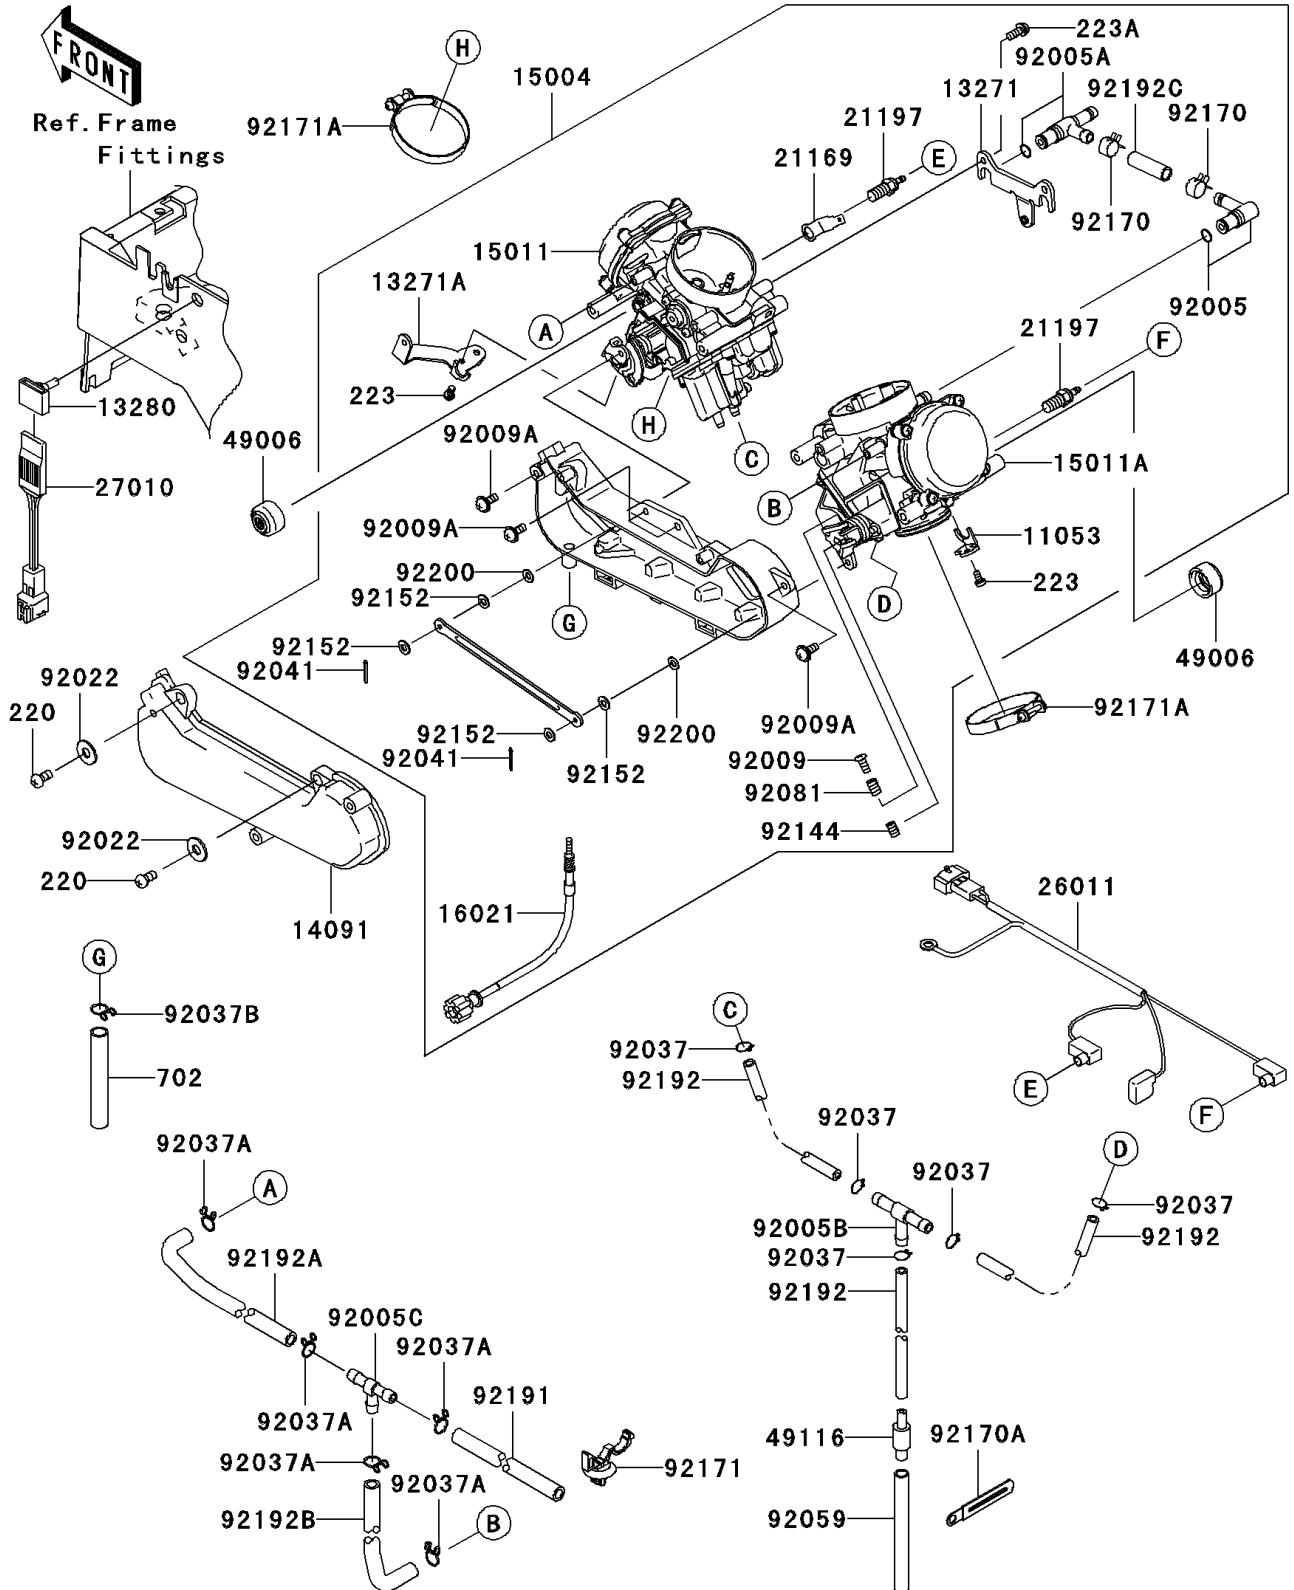

## 2008 Teryx® 750 4x4 NRA Outdoors™ PARTS LIST

Carburetor

ITEM NAME	PART NUMBER	QUANTITY
BRACKET (Ref # 11053)	11053-1606	1
PLATE (Ref # 13271)	13271-0750	1
PLATE (Ref # 13271A)	13271-0751	1
HOLDER,CARBURETOR (Ref # 13280)	13280-1253	1
COVER (Ref # 14091)	14091-0360	1
CARBURETOR-ASSY,CVKR34 (Ref # 15004)	15004-0017	1
CARBURETOR,FR (Ref # 15011)	15011-0126	1
CARBURETOR,RR (Ref # 15011A)	15011-0127	1
SCREW-THROTTLE STOP (Ref # 16021)	16021-0011	1
TERMINAL (Ref # 21169)	21169-0001	1
HEATER (Ref # 21197)	21197-1006	1
WIRE-LEAD (Ref # 26011)	26011-0229	1
SWITCH (Ref # 27010)	27010-0013	1
BOOT,STARTER CABLE (Ref # 49006)	49006-1353	1
VALVE-ASSY (Ref # 49116)	49116-1126	1
FITTING (Ref # 92005)	92005-0029	1
FITTING (Ref # 92005A)	92005-0030	1
FITTING,TUBE,T-TYPE (Ref # 92005B)	92005-1017	1
FITTING,T-TYPE (Ref # 92005C)	92005-1119	1
SCREW,SYNCHRONIZE (Ref # 92009)	92009-1858	1
SCREW (Ref # 92009A)	92009-1878	1
WASHER,5.2X13X1 (Ref # 92022)	92022-1380	1
CLAMP,TUBE (Ref # 92037)	92037-010	1
CLAMP,TUBE (Ref # 92037A)	92037-147	1
CLAMP,TUBE (Ref # 92037B)	92037-1972	1
COTTER (Ref # 92041)	92041-1061	1
TUBE,7X10X100 (Ref # 92059)	92059-1736	1
SPRING (Ref # 92081)	92081-1620	1
SPRING (Ref # 92144)	92144-1451	1

## 2008 Teryx® 750 4x4 NRA Outdoors™ PARTS LIST

Carburetor

ITEM NAME	PART NUMBER	QUANTITY
COLLAR (Ref # 92152)	92152-0268	1
CLAMP,TUBE (Ref # 92170)	92170-1051	1
CLAMP (Ref # 92170A)	92170-1514	1
CLAMP (Ref # 92171)	92171-0453	1
CLAMP (Ref # 92171A)	92171-0722	1
TUBE,7X11X470 (Ref # 92191)	92191-1531	1
TUBE,4.5X8X120 (Ref # 92192)	92192-0141	1
TUBE,AIR-VENT,FR (Ref # 92192A)	92192-0276	1
TUBE,CARB.-FITTING (Ref # 92192B)	92192-0454	1
TUBE (Ref # 92192C)	92192-0606	1
WASHER,LINK ARM,PLASTIC (Ref # 92200)	92200-1432	1
SCREW-PAN-CROS,4X8 (Ref # 220)	220AA0408	1
SCREW-PAN-WS-CROS,4X8 (Ref # 223)	223AA0408	1
SCREW-PAN-WS-CROS,5X14 (Ref # 223A)	223AA0514	1
TUBE-RUBBER (Ref # 702)	702A09080	1