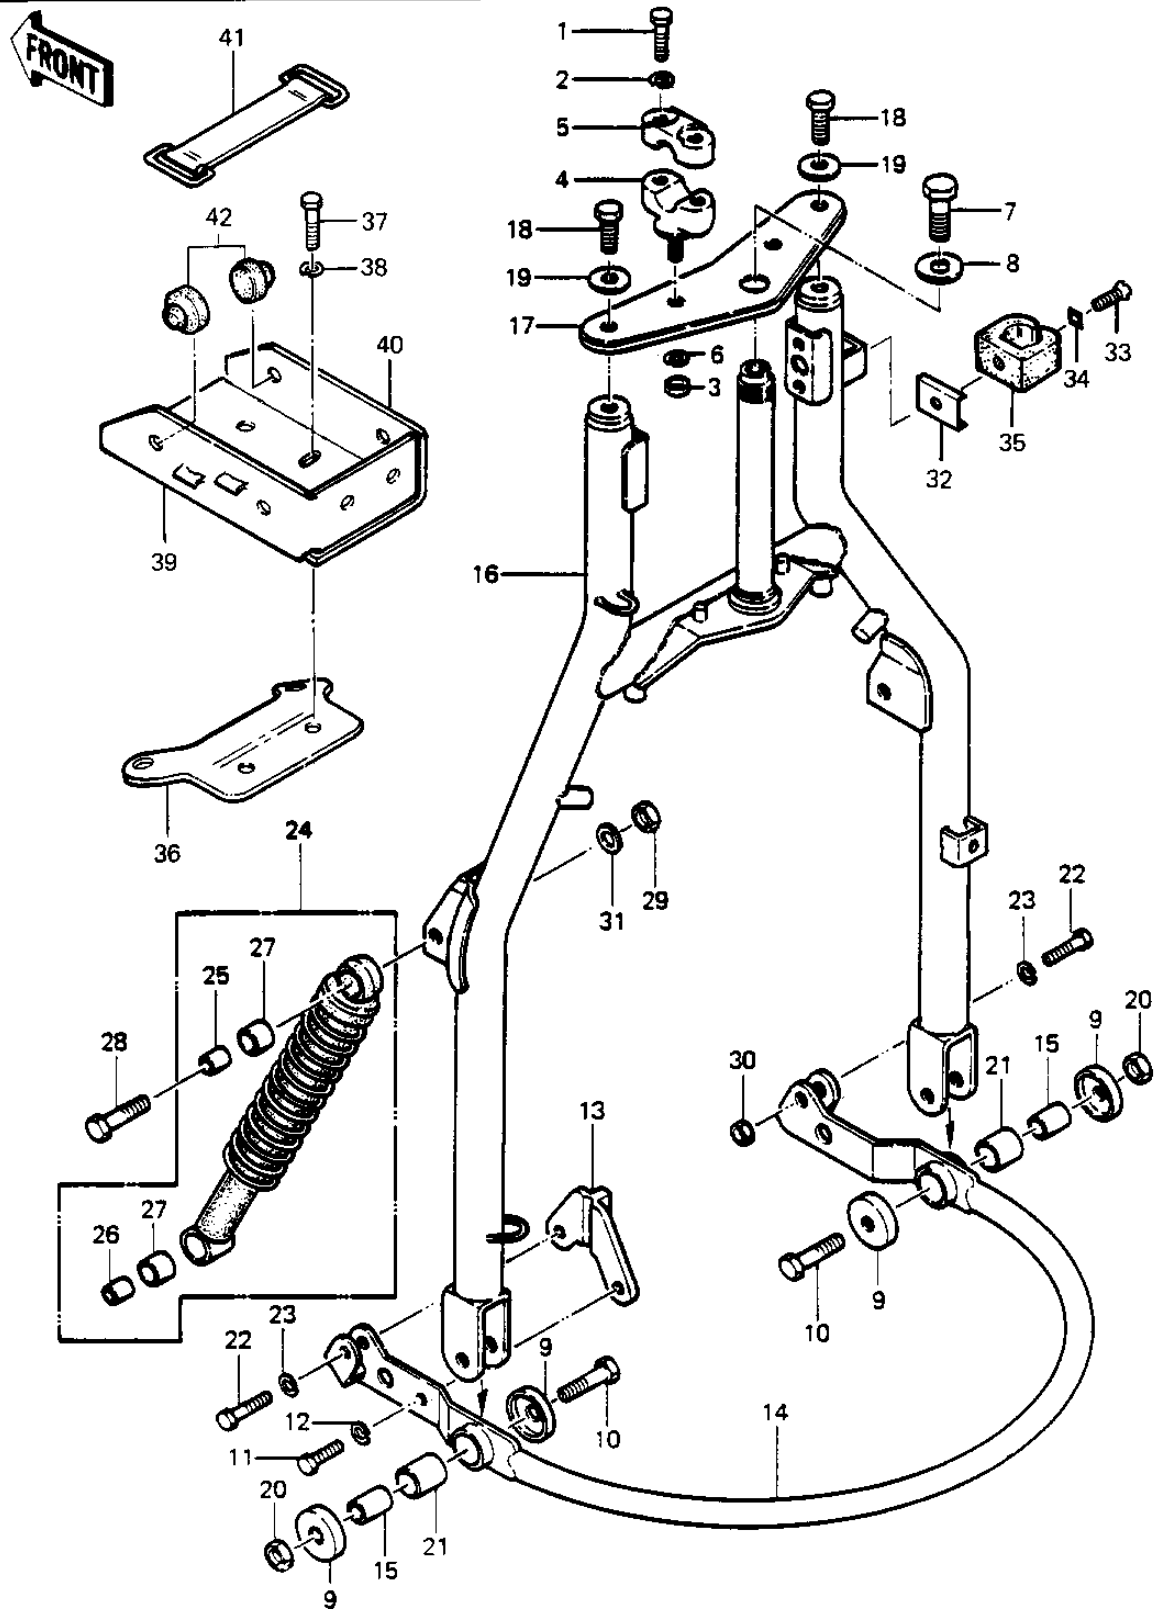

1984 LT250P PARTS DIAGRAM

FRONT FORK

1051-

1984 LT250P PARTS LIST

FRONT FORK

ITEM NAME	PART NUMBER	QUANTITY
BOLT,8X40 (Ref # 1)	115G0840	1
WASHER SPRING 8MM (Ref # 2)	461F0800	2
NUT,10MM (Ref # 3)	314B1000	1
HOLDER,HANDLEBAR,BUFF (Ref # 4)	46012-002-80	1
HOLDER UPPER HANDLEBAR (Ref # 5)	46012-004	1
WASHER SPRING 10MM (Ref # 6)	461F1000	3
BOLT,STEERING STEM (Ref # 7)	44041-072	1
WASHER,STEERING STEM (Ref # 8)	44043-056	1
CAP (Ref # 9)	11012-4004	1
BOLT HEX HEAD 14X55 (Ref # 10)	113B1455	1
BOLT-UPSET,10X20 (Ref # 11)	112B1020	1
STOPPER (Ref # 13)	32085-4006	1
ARM-SUSP (Ref # 14)	39007-4003	1
SLEEVE,14X20X25.3 (Ref # 15)	42036-4003	1
FORK-FRONT,BLACK (Ref # 16)	44001-4013-8G	1
HOLDER-FORK UPPER (Ref # 17)	44039-4003	1
BOLT (Ref # 18)	92001-1742	1
WASHER (Ref # 19)	92022-1381	1
NUT-LOCK,14MM (Ref # 20)	92019-011	1
BUSHING,SWING ARM (Ref # 21)	92028-4001	1
BOLT,HEX HEAD 10X40 (Ref # 22)	92001-1253	1
SHOCKABSORBER,EBONY (Ref # 24)	45014-4010-8G	1
COLLAR (Ref # 25)	92027-4023	1
COLLAR (Ref # 26)	92027-4024	1
DAMPER (Ref # 27)	92075-4030	1
BOLT,12X45 (Ref # 28)	92001-4018	1
NUT-LOCK,12MM (Ref # 29)	92019-009	1
NUT,LOCK,10MM (Ref # 30)	92019-021	1
WASHER PLAIN 8MM (Ref # 31)	410B0800	1

1984 LT250P PARTS LIST

FRONT FORK

ITEM NAME	PART NUMBER	QUANTITY
BRACKET (Ref # 32)	11034-4254	1
SCREW CNTSNK HD 6X20 (Ref # 33)	221B0620	1
WASHER (Ref # 34)	92022-4035	1
CLAMP (Ref # 35)	92037-4012	1
BRACKET,RADIO CARRIER (Ref # 36)	11034-4252	1
BOLT-SMALL,8X14 (Ref # 37)	114C0814	1
CASE,LH,RADIO (Ref # 39)	32099-4015	1
CASE,RH,RADIO (Ref # 40)	32099-4016	1
BAND BATTERY (Ref # 41)	92072-006	1
DAMPER RUBBER (Ref # 42)	92075-281	1