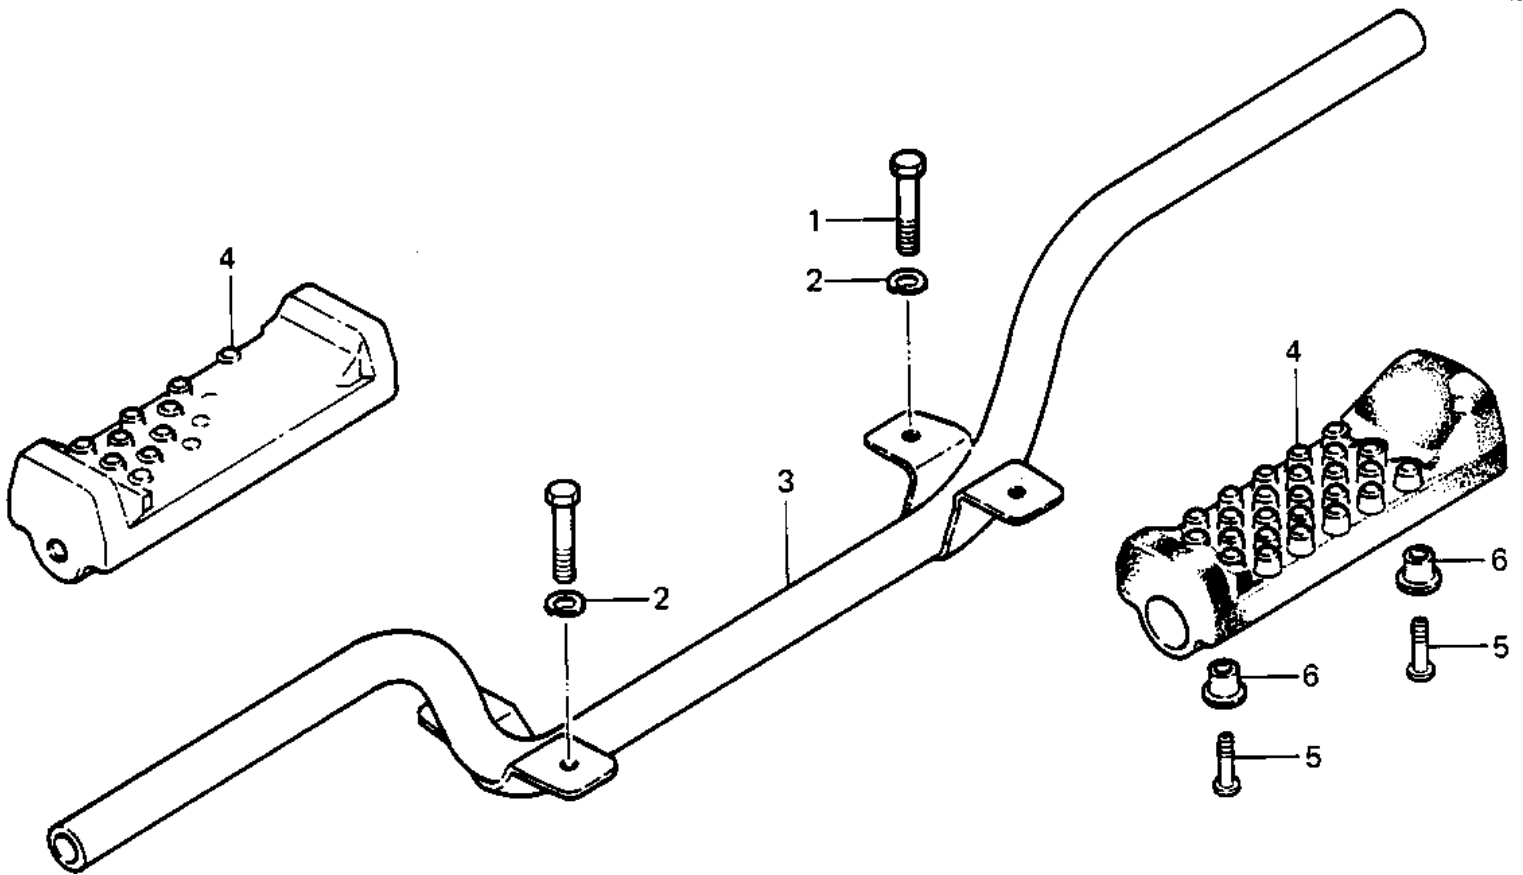

1984 LT250P PARTS DIAGRAM

FOOTRESTS

1984 LT250P PARTS LIST

FOOTRESTS

ITEM NAME	PART NUMBER	QUANTITY
BOLT-SMALL-UPSET,8X18 (Ref # 1)	115G0818	1
WASHER SPRING 8MM (Ref # 2)	461F0800	1
HOLDER-STEP (Ref # 3)	34003-4006	1
STEP (Ref # 4)	34028-4005	1
SCREW (Ref # 5)	92009-4004	1
COLLAR,L=5 (Ref # 6)	92027-4020	1