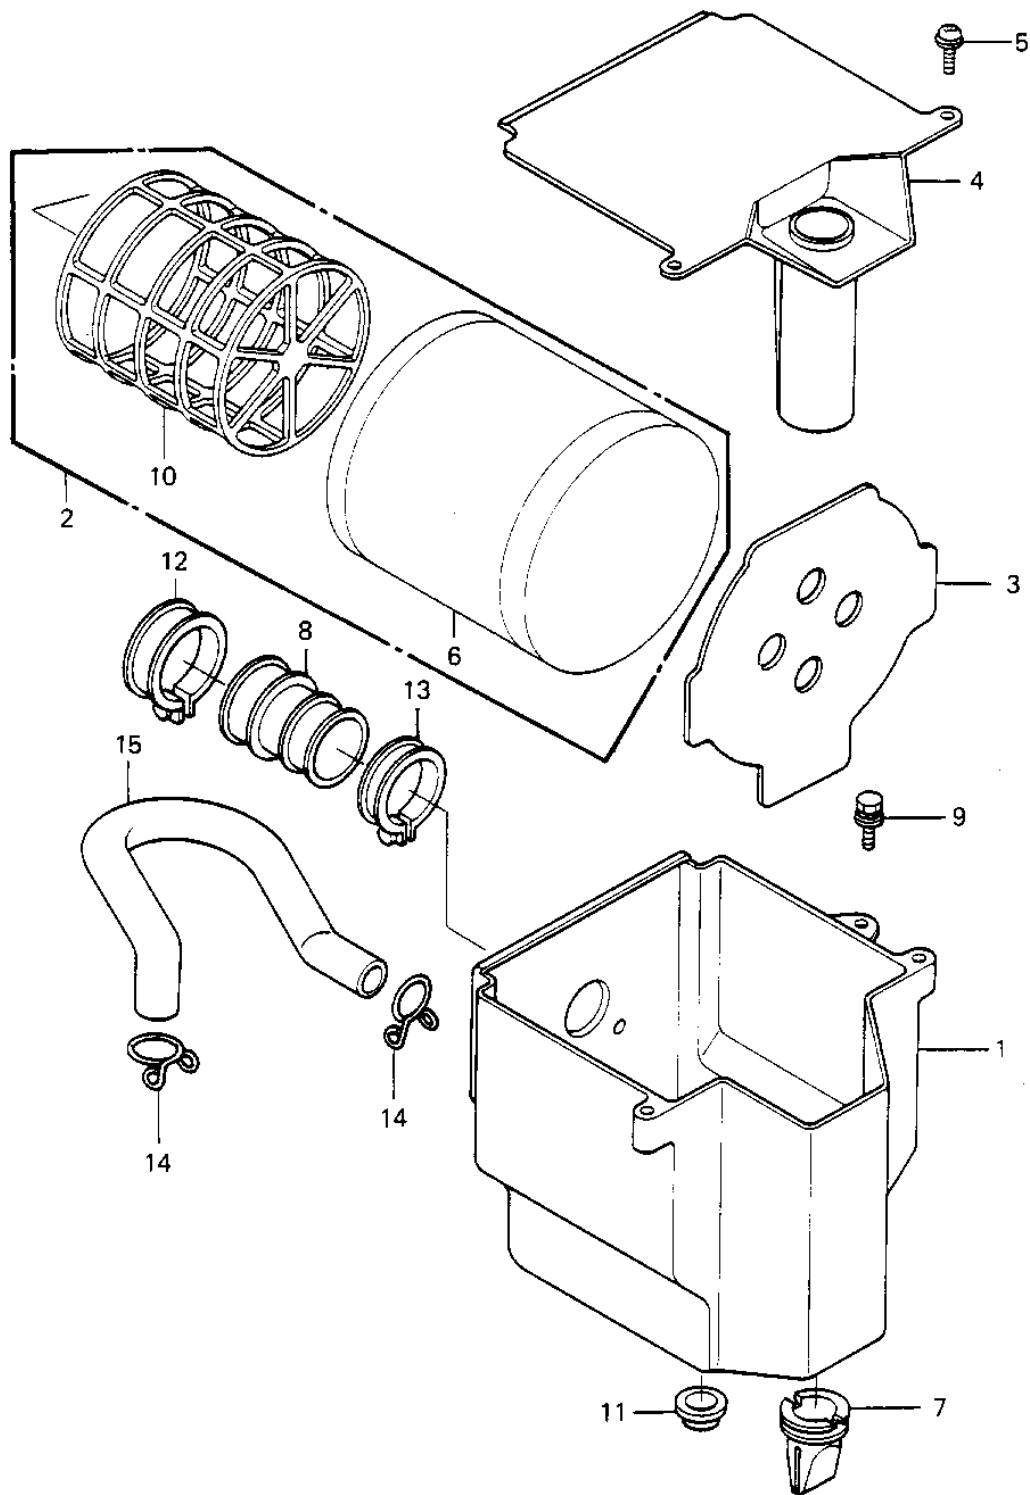

1984 LT250P PARTS DIAGRAM

AIR CLEANER

E:130-0166

1984 LT250P PARTS LIST

AIR CLEANER

ITEM NAME	PART NUMBER	QUANTITY
CASE-AIR FILTER (Ref # 1)	11011-1086	1
ELEMENT,AIR CLNR (Ref # 2)	11013-1053	1
HOLDER,ELEMENT (Ref # 3)	13091-1125	1
COVER,AIR FILTER (Ref # 4)	14025-1385	1
SCREW-PAN-WP-CROS (Ref # 5)	224B0612	1
ELEMENT-AIR FILTER (Ref # 6)	11013-1109	1
BOOT (Ref # 7)	49006-1065	1
DUCT,AIR INLET (Ref # 8)	14073-1067	1
BOLT-UPSET-WSP (Ref # 9)	187B0616	1
HOLDER,ELEMENT (Ref # 10)	13091-1121	1
DAMPER RUBBER,SIG LM (Ref # 11)	92075-158	1
CLAMP-INLET PIPE (Ref # 12)	92037-061	1
CLAMP,MUFFLER (Ref # 13)	92037-177	1
CLAMP,BREATHER TUBE (Ref # 14)	92037-213	1
TUBE,BREATHER (Ref # 15)	92059-1253	1