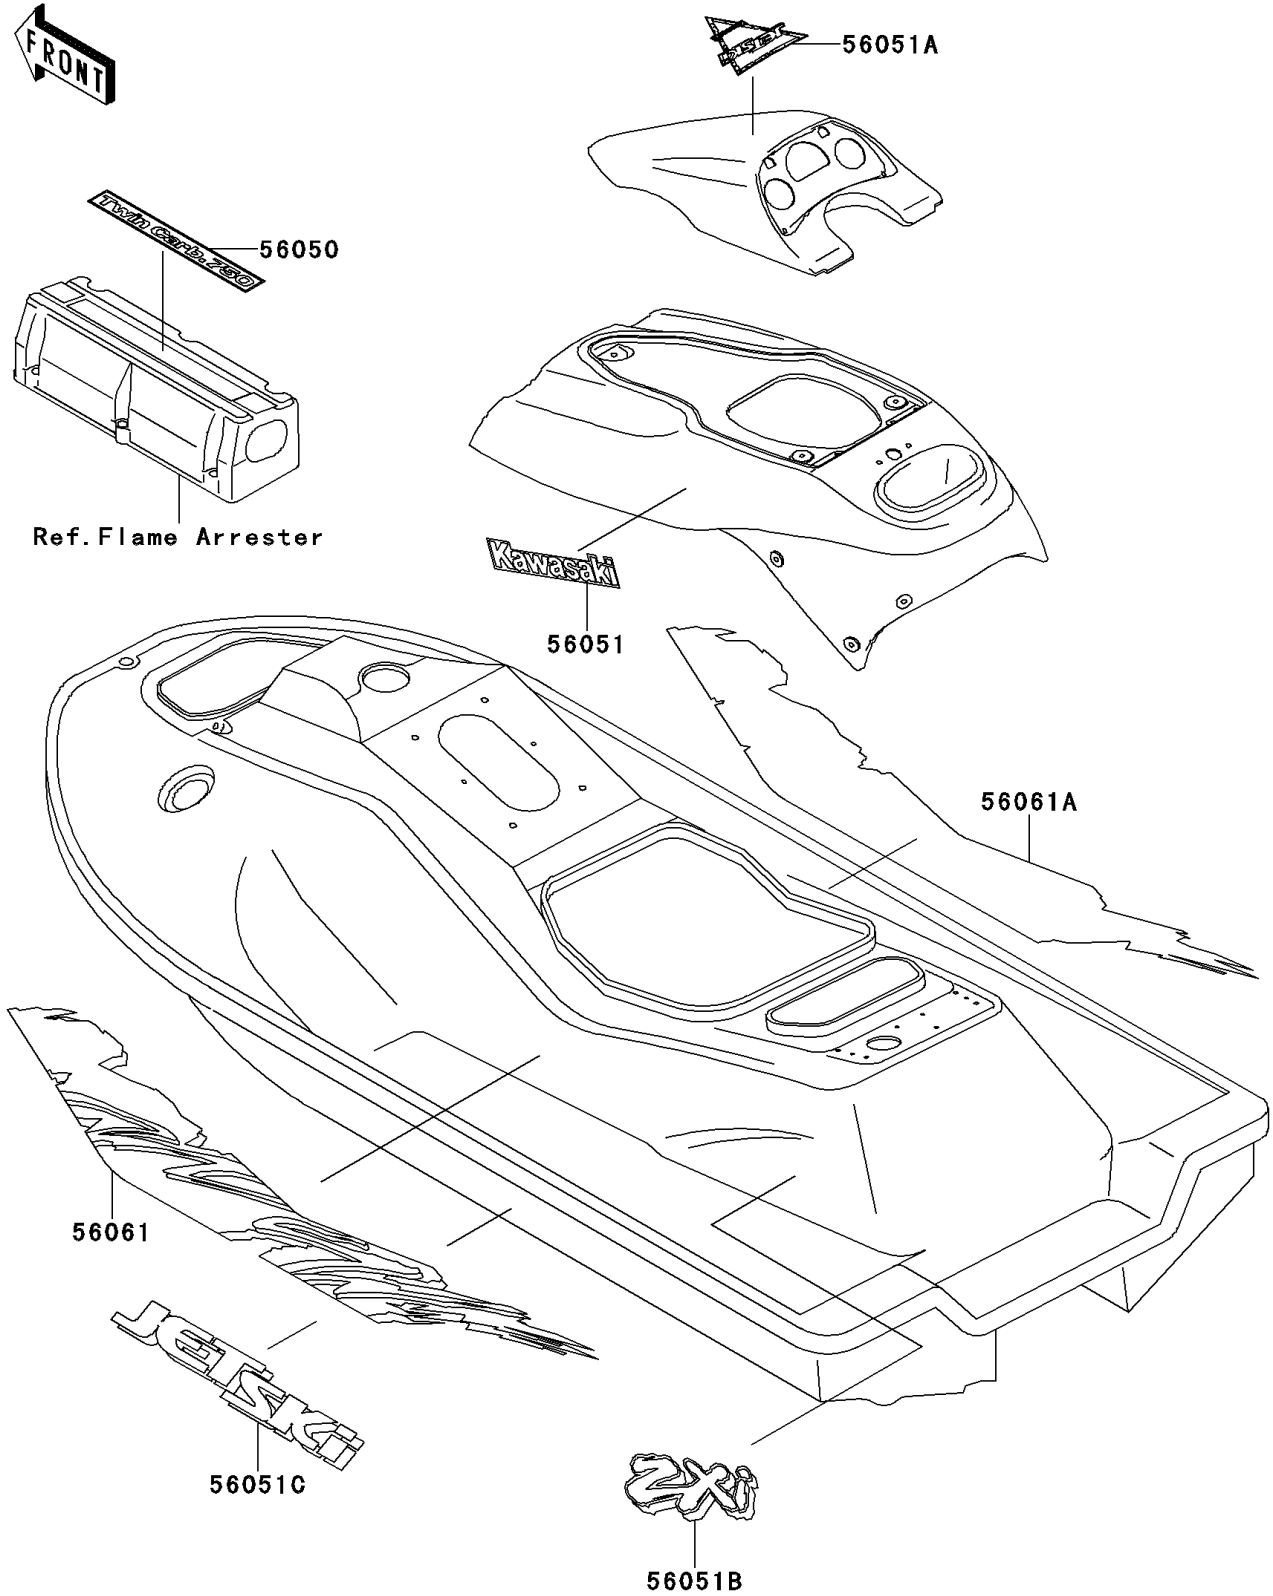

## 1995 JET SKI® 750 ZXi PARTS DIAGRAM

Decals (JH750-C1)

F3880

## 1995 JET SKI® 750 ZXi PARTS LIST

Decals(JH750-C1)

ITEM NAME	PART NUMBER	QUANTITY
MARK,TWIN CARB-750 (Ref # 56050)	56050-1986	1
MARK,HANDLE COVER,KAWASAKI (Ref # 56051)	56051-3710	1
MARK,METER COVER,JET SKI (Ref # 56051A)	56051-3711	1
MARK,DECK,ZXI (Ref # 56051B)	56051-3712	1
MARK,HULL,JET SKI (Ref # 56051C)	56051-3713	1
PATTERN,DECK,LH (Ref # 56061)	56061-3729	1
PATTERN,DECK,RH (Ref # 56061A)	56061-3730	1