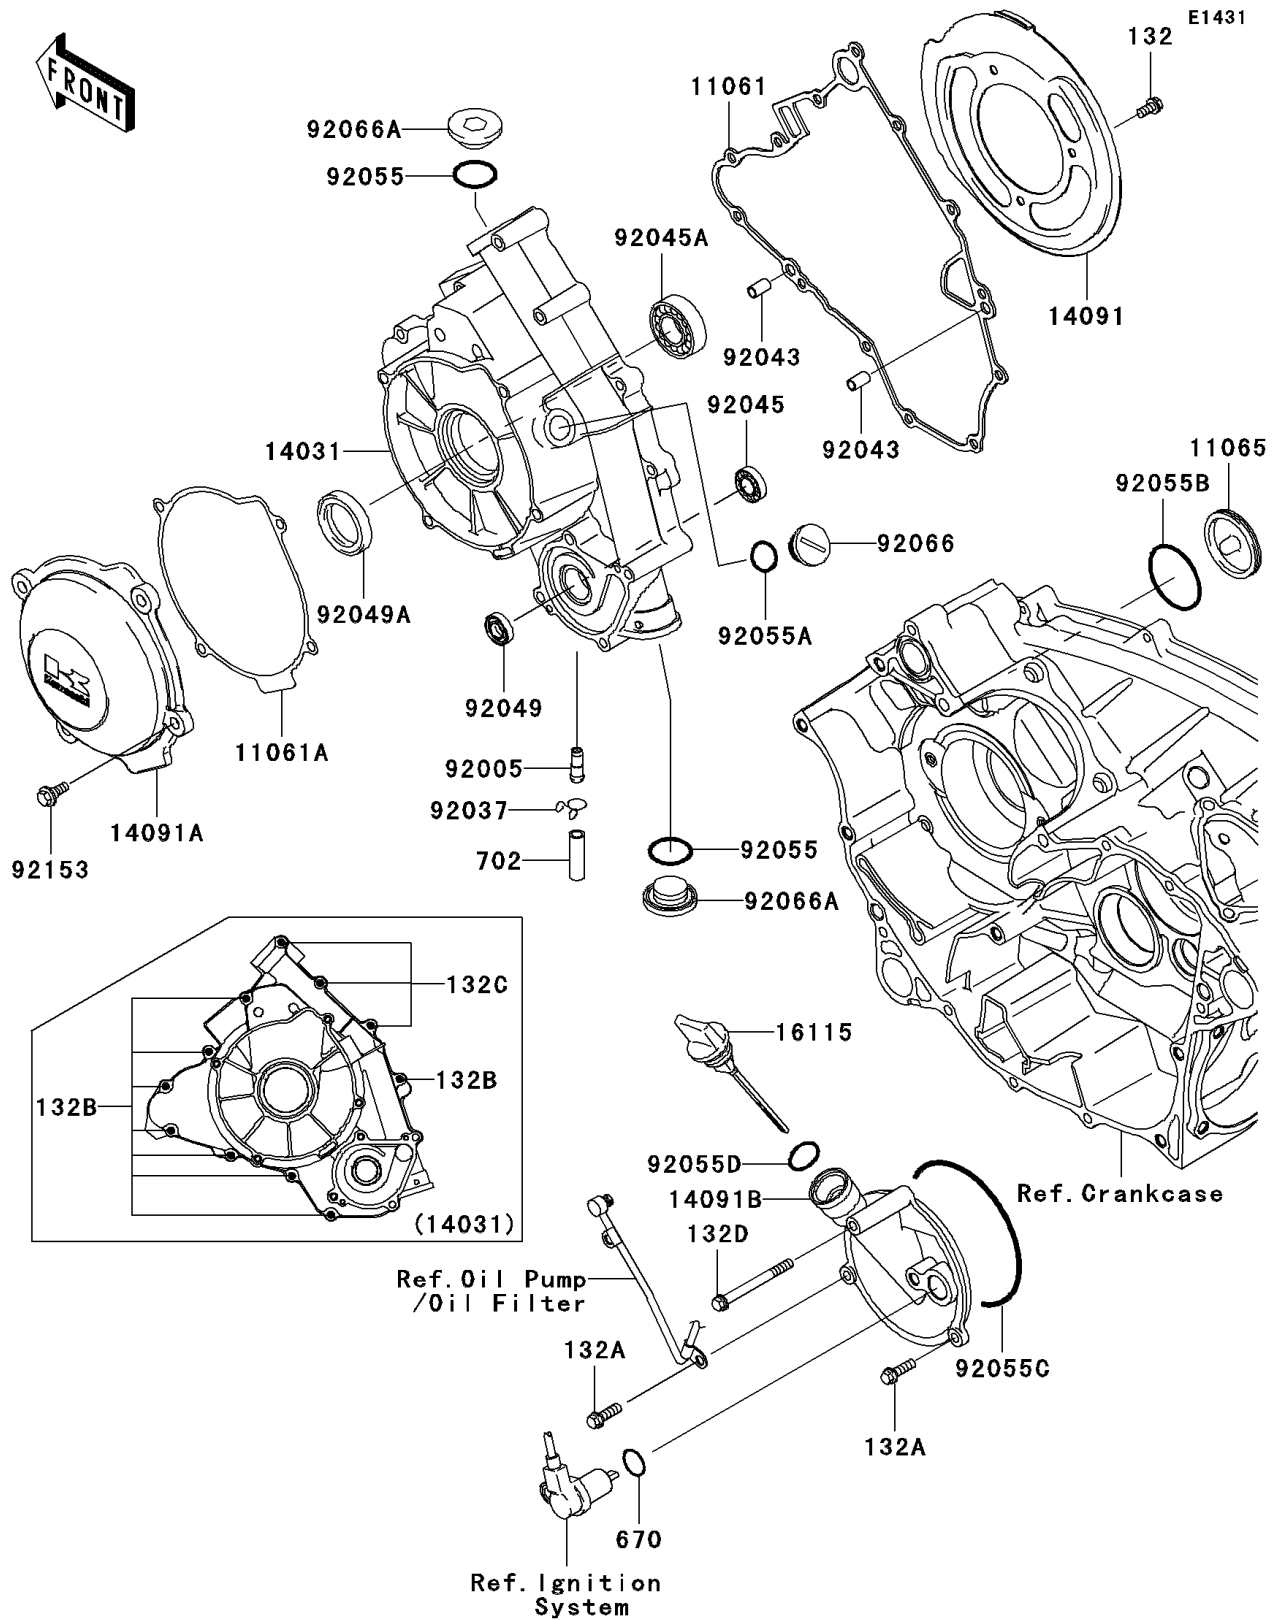

2008 Teryx® 750 4x4 NRA Outdoors™ PARTS DIAGRAM

Engine Cover(s)

2008 Teryx® 750 4x4 NRA Outdoors™ PARTS LIST

Engine Cover(s)

ITEM NAME	PART NUMBER	QUANTITY
BOLT-FLANGED-SMALL,6X12 (Ref # 132)	132BD0612	1
BOLT-FLANGED-SMALL,6X20 (Ref # 132A)	132BD0620	1
BOLT-FLANGED-SMALL,6X30 (Ref # 132B)	132BD0630	1
BOLT-FLANGED-SMALL,6X55 (Ref # 132C)	132BD0655	1
BOLT-FLANGED-SMALL,6X65 (Ref # 132D)	132BD0665	1
O RING (Ref # 670)	670D2018	1
TUBE-RUBBER,7X10X35 (Ref # 702)	702A07035	1
GASKET (Ref # 11061)	11061-1119	1
GASKET (Ref # 11061A)	11061-1153	1
CAP (Ref # 11065)	11065-1151	1
COVER-GENERATOR (Ref # 14031)	14031-0030	1
COVER,BELT CONVERTER (Ref # 14091)	14091-0309	1
COVER (Ref # 14091A)	14091-0738	1
COVER (Ref # 14091B)	14091-1365	1
CAP-OIL FILLER (Ref # 16115)	16115-1072	1
FITTING (Ref # 92005)	92005-1369	1
CLAMP,TUBE (Ref # 92037)	92037-147	1
PIN,6.2X8X14 (Ref # 92043)	92043-1263	1
BEARING-BALL,6901 (Ref # 92045)	92045-0084	1
BEARING-BALL,TMB004JR2CM (Ref # 92045A)	92045-0086	1
SEAL-OIL,SC 12X22X5 (Ref # 92049)	92049-1228	1
SEAL-OIL,HTC 28X45X7 (Ref # 92049A)	92049-1576	1
RING-O,25.7X2.4 (Ref # 92055)	92055-1136	1
RING-O,20X2 (Ref # 92055A)	92055-1146	1
RING-O,44.7X2.4 (Ref # 92055B)	92055-1279	1
RING-O,99.5X2.0 (Ref # 92055C)	92055-1632	1
RING-O,20X3 (Ref # 92055D)	92055-2185	1
PLUG,COVER (Ref # 92066)	92066-0011	1
PLUG,25X8 (Ref # 92066A)	92066-0012	1

2008 Teryx® 750 4x4 NRA Outdoors™ PARTS LIST

Engine Cover(s)

ITEM NAME	PART NUMBER	QUANTITY
BOLT,FLANGED,6X16 (Ref # 92153)	92153-7007	1