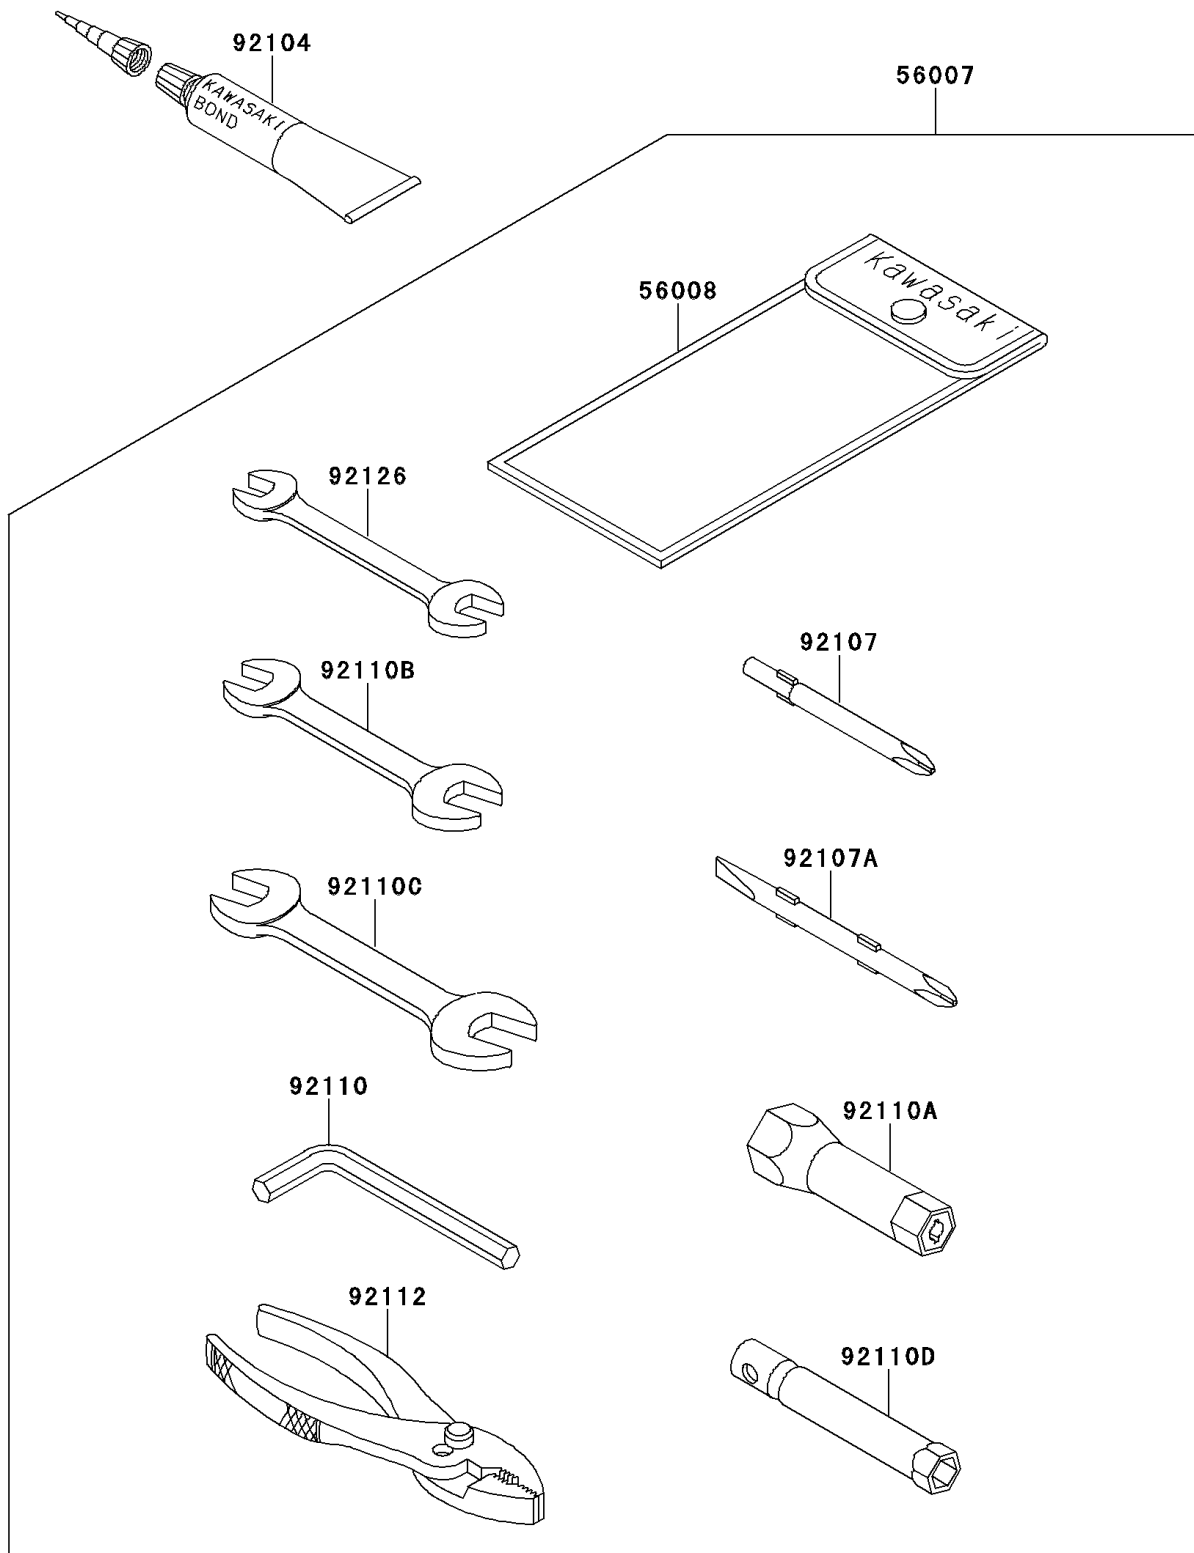

1995 JET SKI® 750 ZXi PARTS DIAGRAM

Owner's Tools

F3182

1995 JET SKI® 750 ZXi PARTS LIST

Owner's Tools

ITEM NAME	PART NUMBER	QUANTITY
TOOL-KIT (Ref # 56007)	56007-3710	1
BAG,TOOL (Ref # 56008)	56008-1007	1
GASKET-LIQUID,TUBE,100G,SILVER (Ref # 92104)	92104-002	1
TOOL-DRIVER,#3PHILLIPS (Ref # 92107)	92107-005	1
TOOL-DRIVER,#2PHILLIPS&SLOT (Ref # 92107A)	92107-1051	1
TOOL-WRENCH,ALLEN,5MM (Ref # 92110)	92110-1015	1
TOOL-WRENCH,BOX,21MM (Ref # 92110A)	92110-1113	1
TOOL-WRENCH,OPEN END,10X12 (Ref # 92110B)	92110-1152	1
TOOL-WRENCH,OPEN END,14X17 (Ref # 92110C)	92110-1153	1
TOOL-WRENCH,BOX,10MM (Ref # 92110D)	92110-1156	1
TOOL-PLIERS (Ref # 92112)	92112-003	1
TOOL-WRENCH,OPEN END,8X10 (Ref # 92126)	92126-001	1